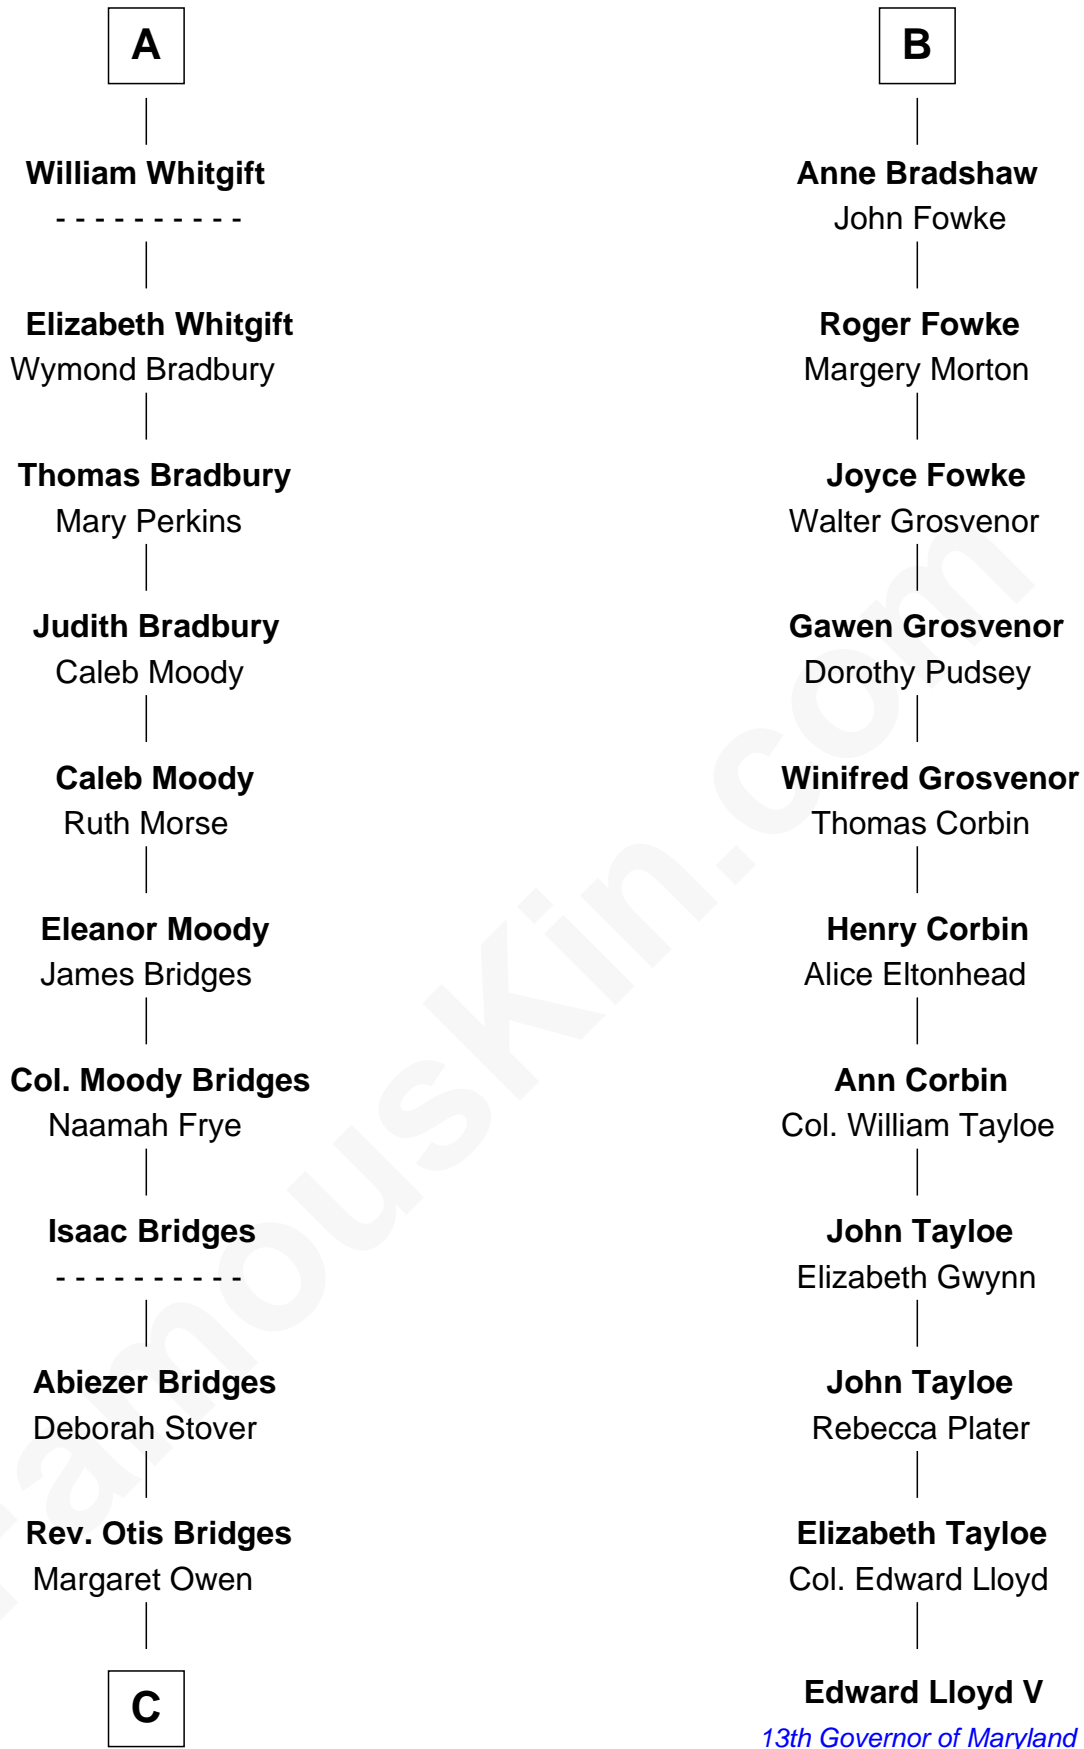

FamousKin.com Relationship Chart of

Owen Brewster

54th Governor of Maine

17th cousin 2 times removed of

Edward Lloyd V

13th Governor of Maryland

John de Welles

Maud de Roos

John de Welles
Eleanor de Mowbray

Eudo de Welles
Maud de Greystoke

Sir Lionel de Welles
Joan de Waterton

Margaret de Welles
Sir Thomas Dymoke

Jane Dymoke
John Fulnetby

Katherine Fulnetby
William Dynwell

Anne Dynwell
Henry Whitgift

A

Margery de Welles
Stephen le Scrope

Maude le Scrope
Sir Baldwin Freville

Joyce Freville
Sir Roger Aston

Sir Robert Aston
Isabel Brereton

John Aston
Elizabeth Delves

Margaret Aston
John Kinnersley

Isabel Kinnersley
John Bradshaw

B

C

Owen W. Bridges

Lydia A. -----

Carrie S. Bridges

William Edmund Brewster

Owen Brewster

54th Governor of Maine