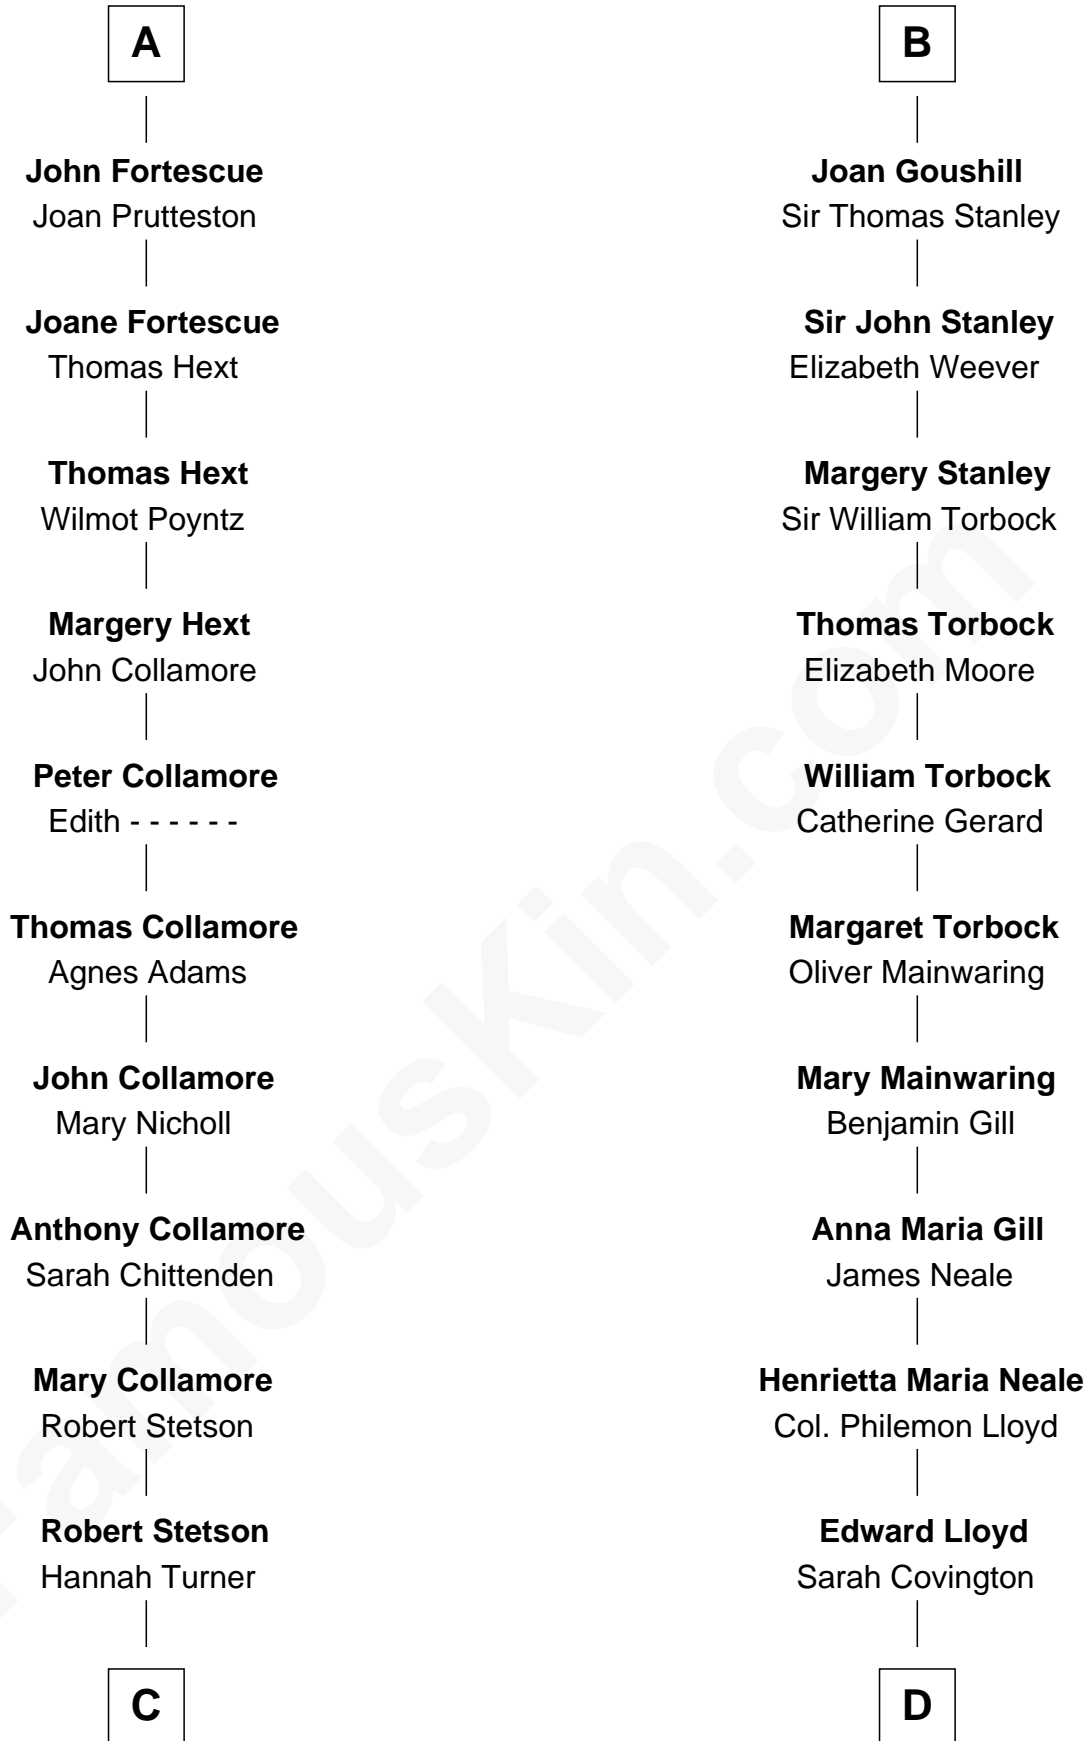

# FamousKin.com Relationship Chart of

**Owen Brewster**

*54th Governor of Maine*

21st cousin of

**Henry Lloyd**

*40th Governor of Maryland*

**Sir Geoffrey FitzPiers**

Aveline de Clare

**C**

**Martha Stetson**  
Morgan Brewster

**William Brewster**  
Christina Briggs

**Abiatha B. Brewster**  
Clara Warren

**William Edmund Brewster**  
Carrie S. Bridges

**Owen Brewster**  
*54th Governor of Maine*

**D**

**Col. Edward Lloyd**  
Anne Rousby

**Col. Edward Lloyd**  
Elizabeth Tayloe

**Col. Edward Lloyd**  
Sally Scott Murray

**Daniel Lloyd**  
Catherine Henry

**Henry Lloyd**  
*40th Governor of Maryland*