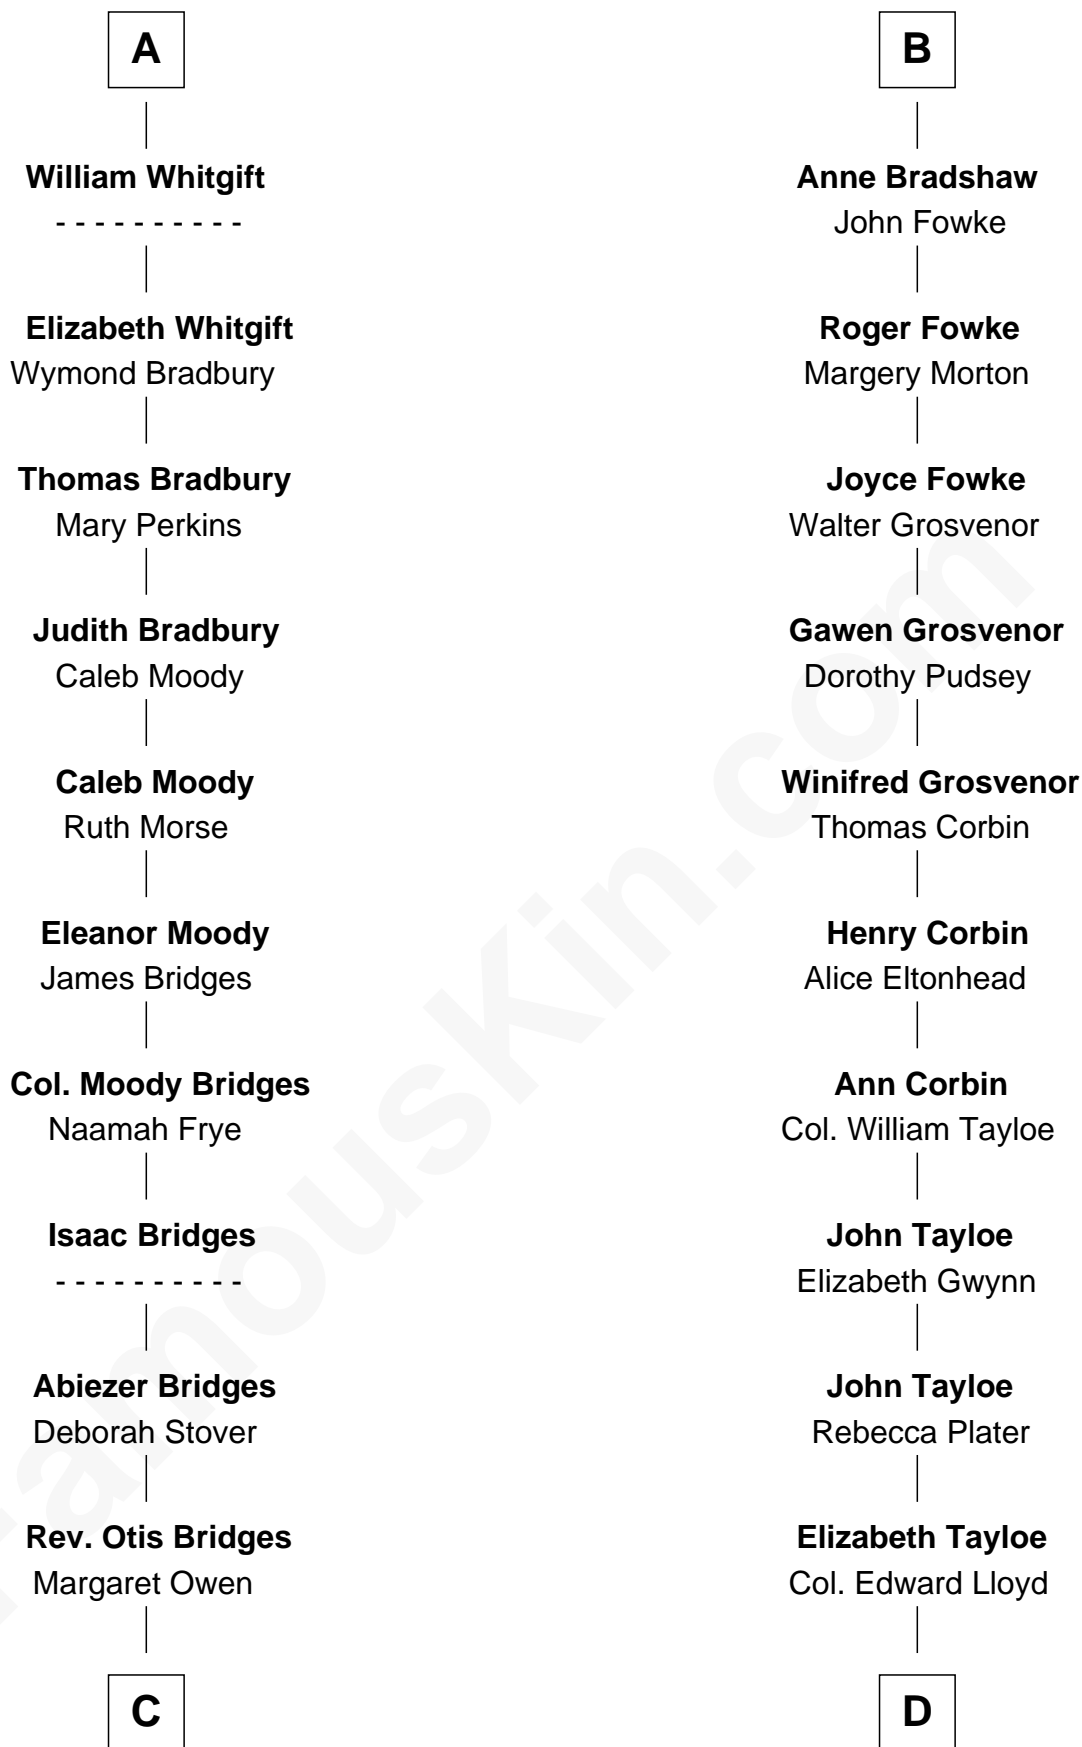

FamousKin.com Relationship Chart of

Owen Brewster

54th Governor of Maine

19th cousin of

Henry Lloyd

40th Governor of Maryland

John de Welles

Maud de Roos

John de Welles
Eleanor de Mowbray

Eudo de Welles
Maud de Greystoke

Sir Lionel de Welles
Joan de Waterton

Margaret de Welles
Sir Thomas Dymoke

Jane Dymoke
John Fulnetby

Katherine Fulnetby
William Dynwell

Anne Dynwell
Henry Whitgift

A

Margery de Welles
Stephen le Scrope

Maude le Scrope
Sir Baldwin Freville

Joyce Freville
Sir Roger Aston

Sir Robert Aston
Isabel Brereton

John Aston
Elizabeth Delves

Margaret Aston
John Kinnersley

Isabel Kinnersley
John Bradshaw

B

C

Owen W. Bridges

Lydia A. -----

Carrie S. Bridges

William Edmund Brewster

Owen Brewster

54th Governor of Maine