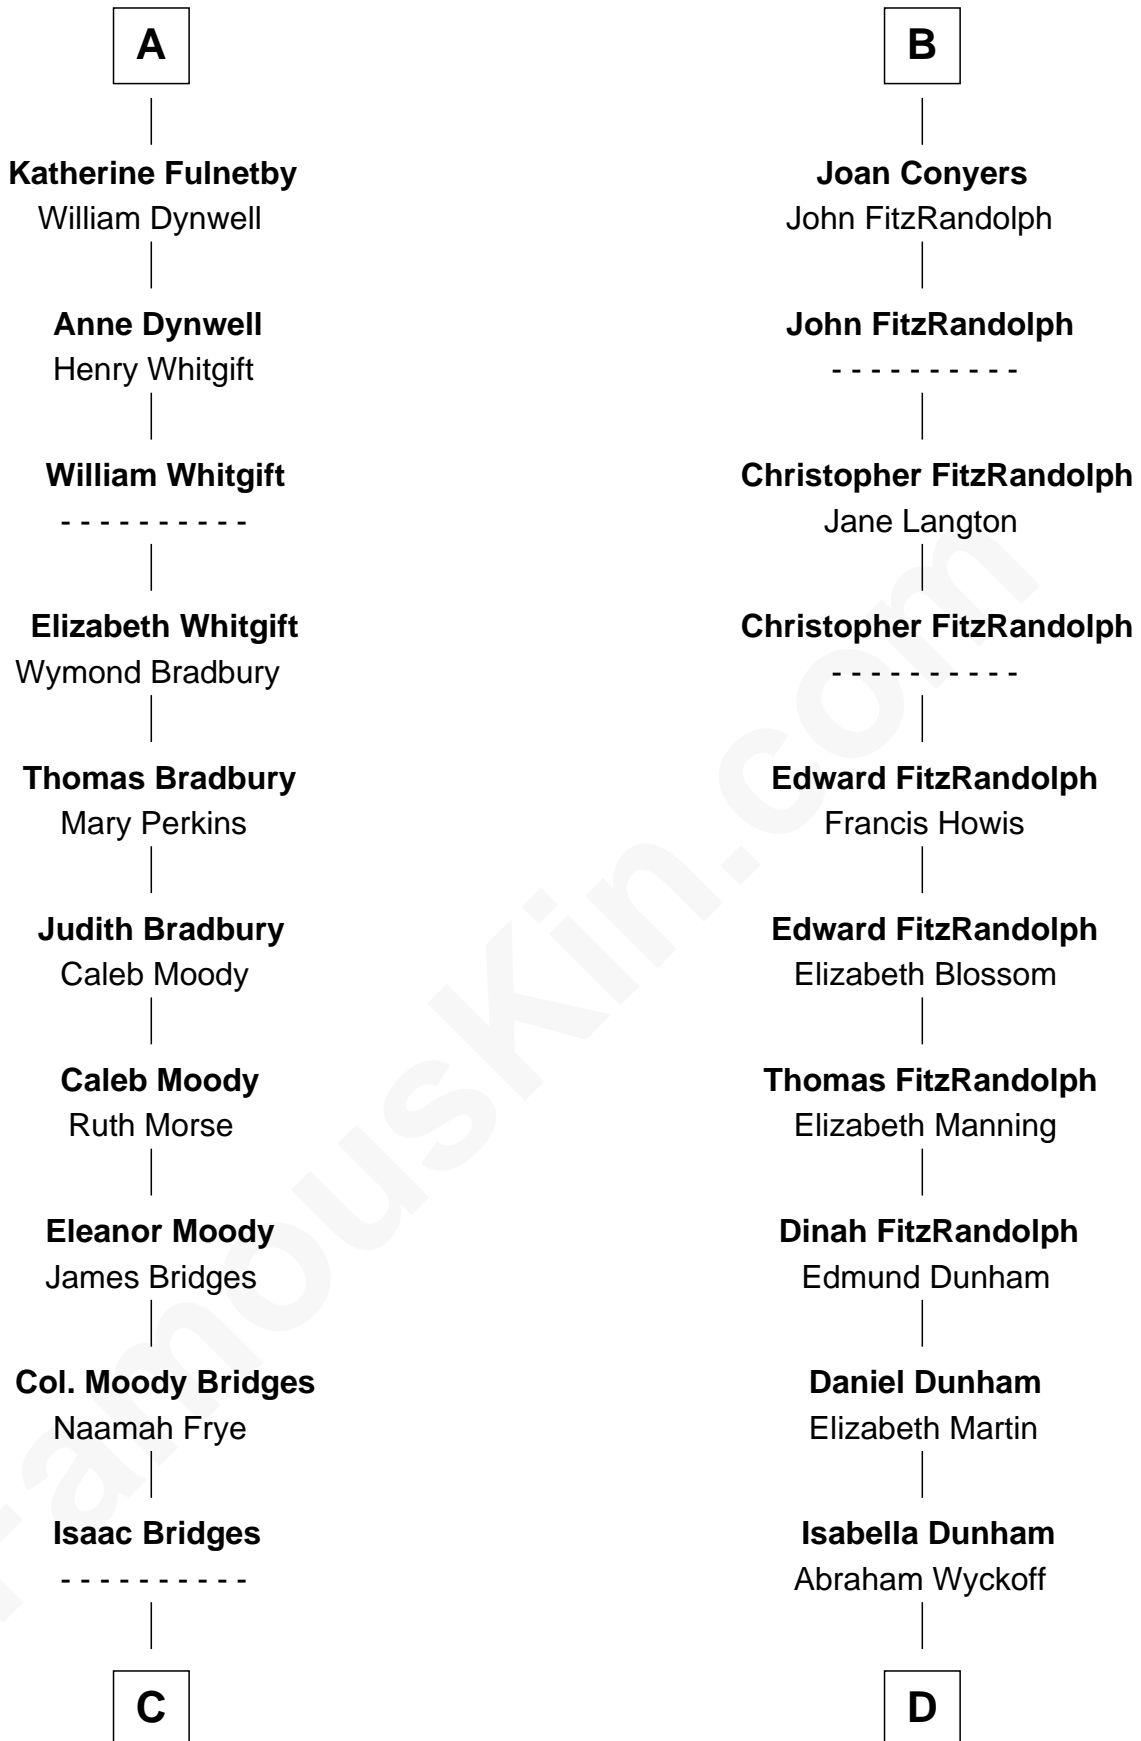

# FamousKin.com Relationship Chart of

**Owen Brewster**

*54th Governor of Maine*

20th cousin 1 time removed of

**Georgia O'Keeffe**

*American Artist*

**Sir William de Ros**

Eustache Fitz Ralph

**C**

**Abiezer Bridges**

Deborah Stover

**Rev. Otis Bridges**

Margaret Owen

**Owen W. Bridges**

Lydia A. - - - - -

**Carrie S. Bridges**

William Edmund Brewster

**Owen Brewster**

*54th Governor of Maine*

**D**

**Charles Wyckoff**

Alletta Maria Field

**Isabella Wyckoff**

George Victor Totto

**Ida Ten Eyck Totto**

Francis Calyxtus O'Keeffe

**Georgia O'Keeffe**

*American Artist*

FamousKin.com