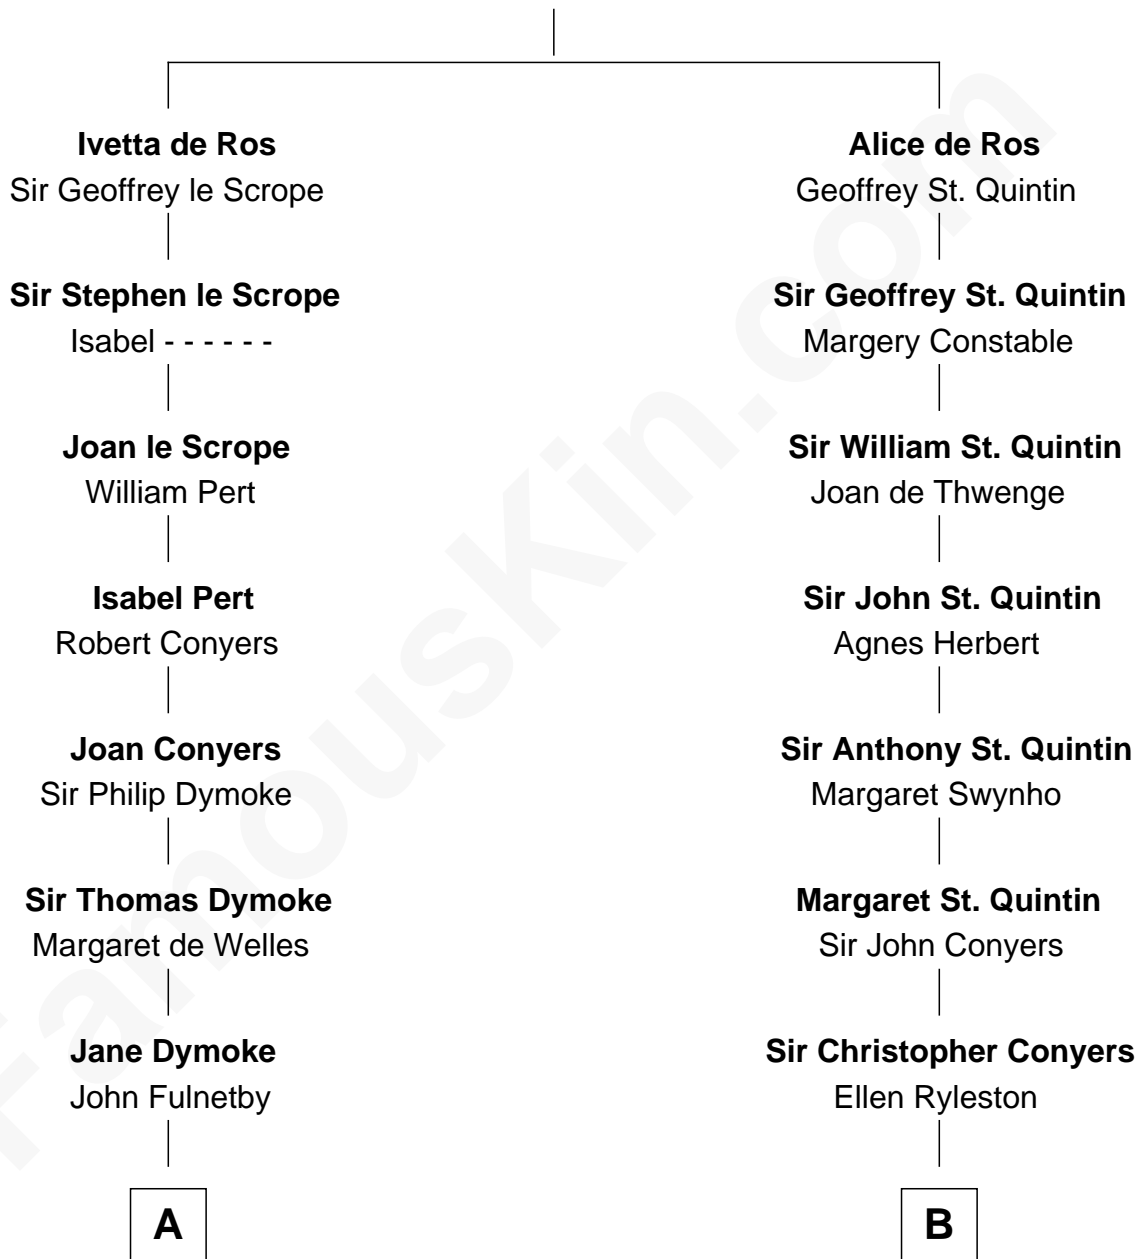

# FamousKin.com Relationship Chart of

**Owen Brewster**

*54th Governor of Maine*

20th cousin 1 time removed of

**Georgia O'Keeffe**

*American Artist*

**Sir William de Ros**

Eustache Fitz Ralph

William Edmund Brewster

**Owen Brewster**

*54th Governor of Maine*

**D**

**Charles Wyckoff**

Alletta Maria Field

**Isabella Wyckoff**

George Victor Totto

**Ida Ten Eyck Totto**

Francis Calyxtus O'Keeffe

**Georgia O'Keeffe**

*American Artist*

FamousKin.com