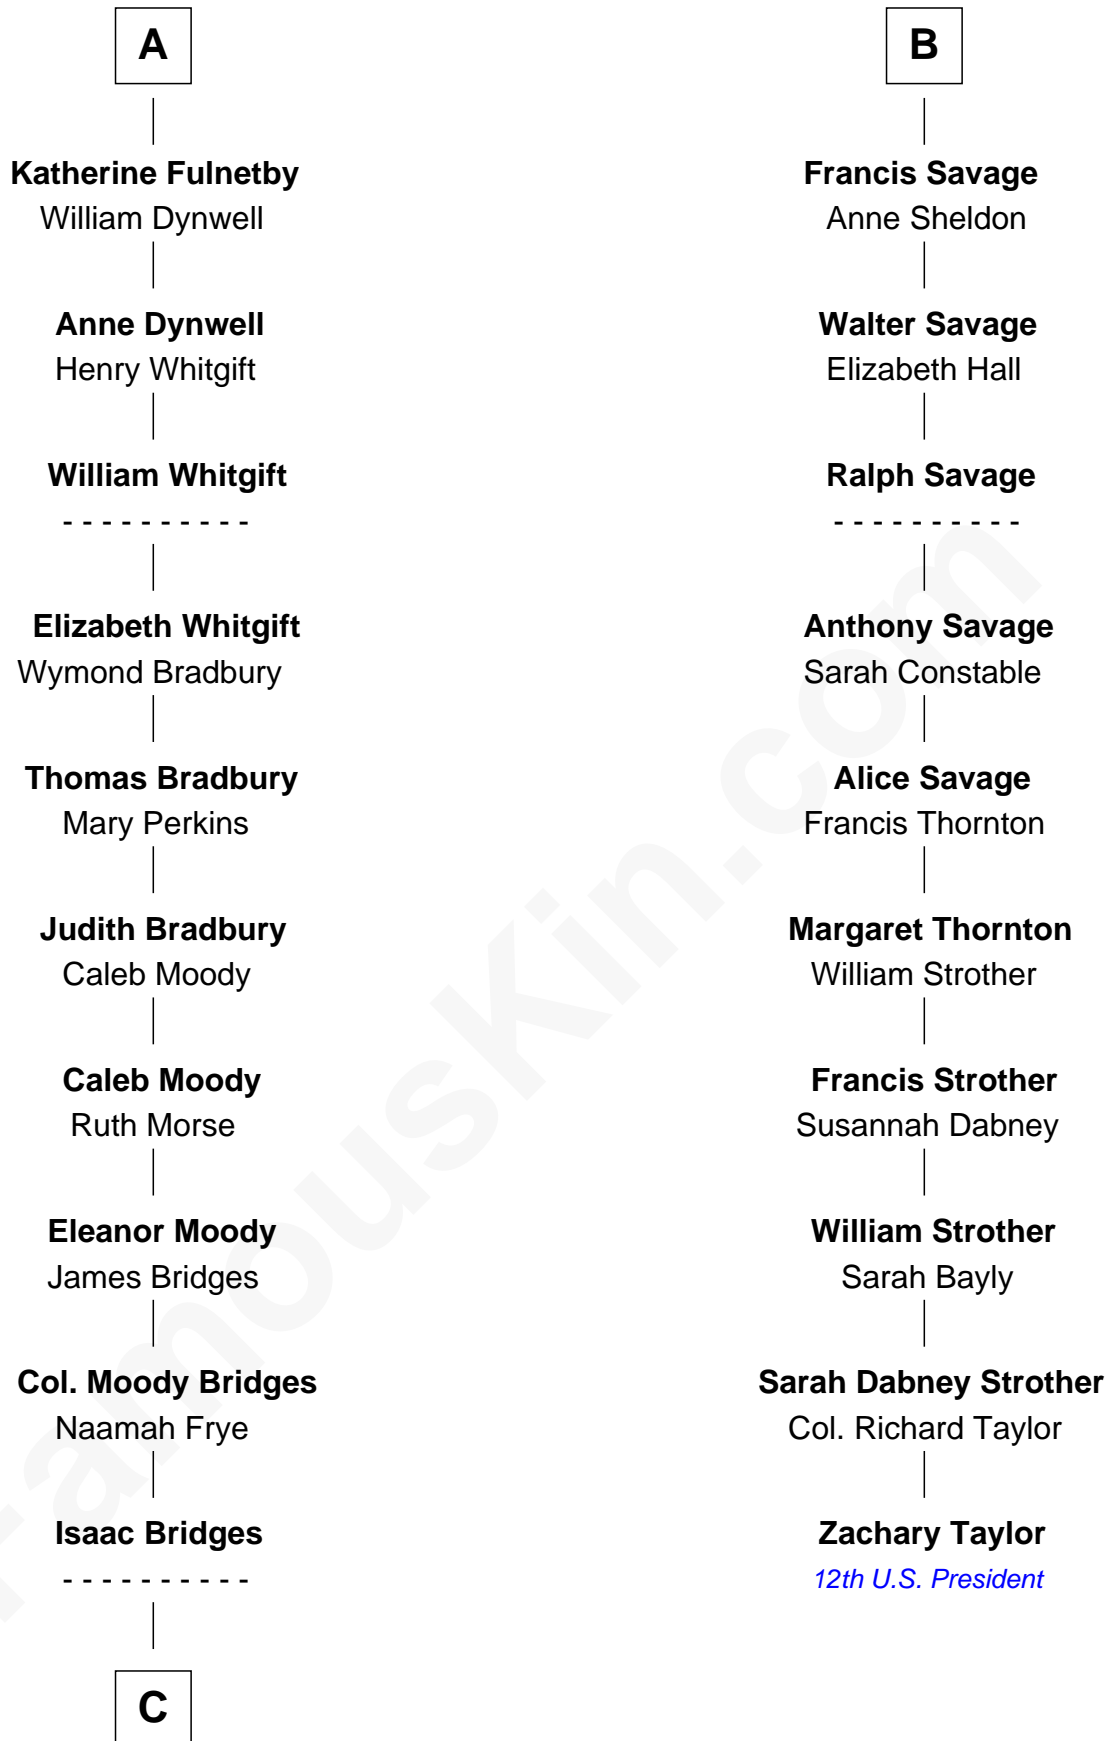

# FamousKin.com Relationship Chart of

**Owen Brewster**

*54th Governor of Maine*

16th cousin 5 times removed of

**Zachary Taylor**

*12th U.S. President*

**Henry Plantagenet**  
Maud de Chaworth

**C**

Abiezer Bridges

Deborah Stover

Rev. Otis Bridges

Margaret Owen

Owen W. Bridges

Lydia A. -----

Carrie S. Bridges

William Edmund Brewster

Owen Brewster

*54th Governor of Maine*

FamousKin.com