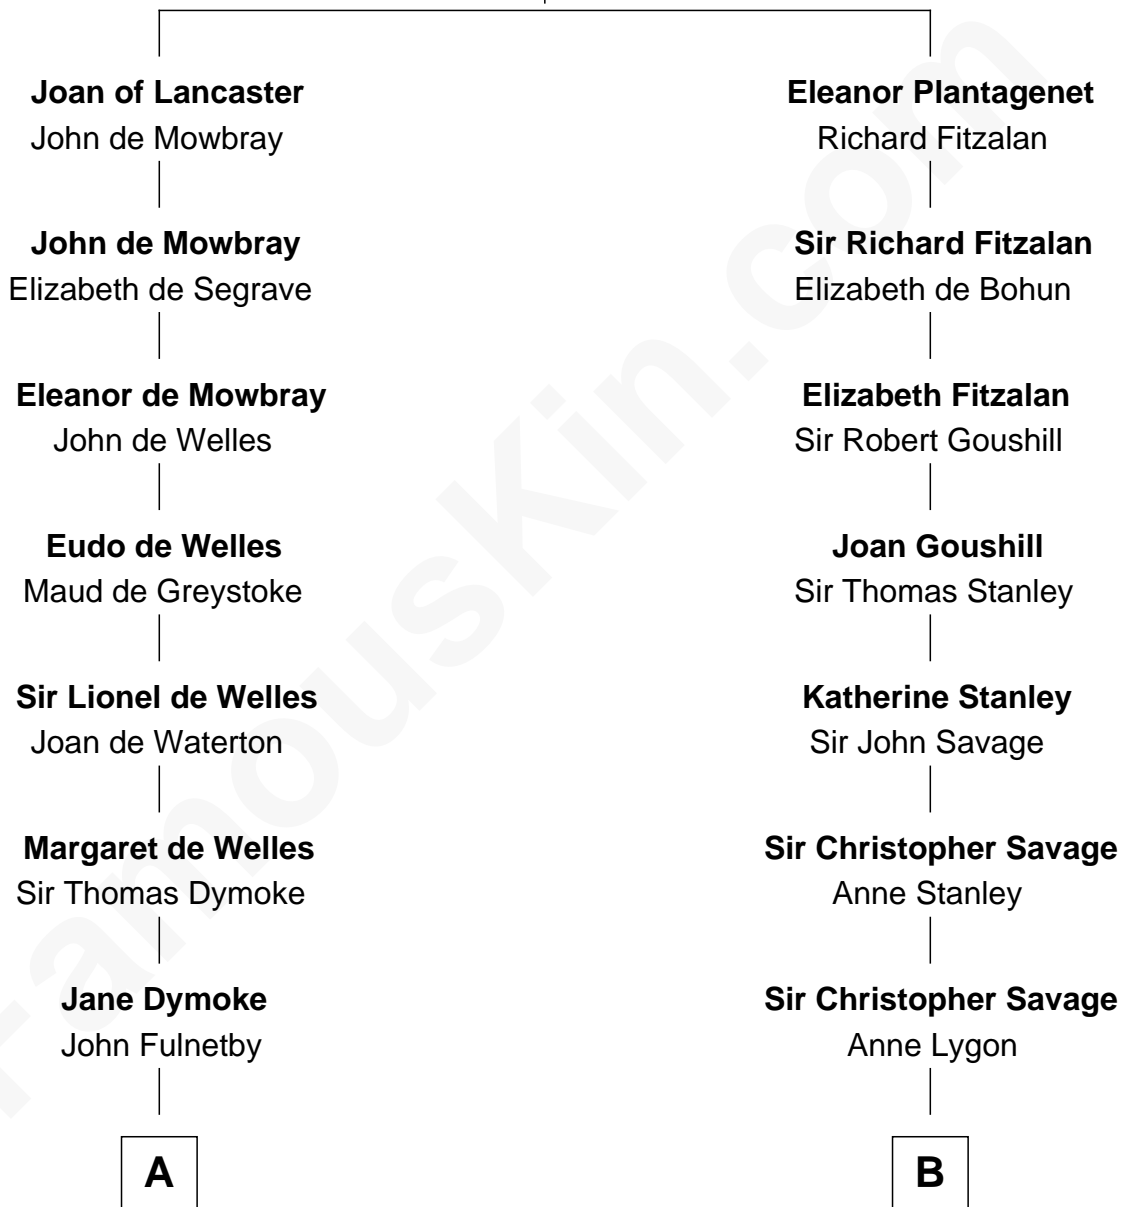

# FamousKin.com Relationship Chart of

**Owen Brewster**

*54th Governor of Maine*

16th cousin 5 times removed of

**Zachary Taylor**

*12th U.S. President*

**Henry Plantagenet**  
Maud de Chaworth

**C**

Abiezer Bridges

Deborah Stover

Rev. Otis Bridges

Margaret Owen

Owen W. Bridges

Lydia A. -----

Carrie S. Bridges

William Edmund Brewster

Owen Brewster

*54th Governor of Maine*

FamousKin.com