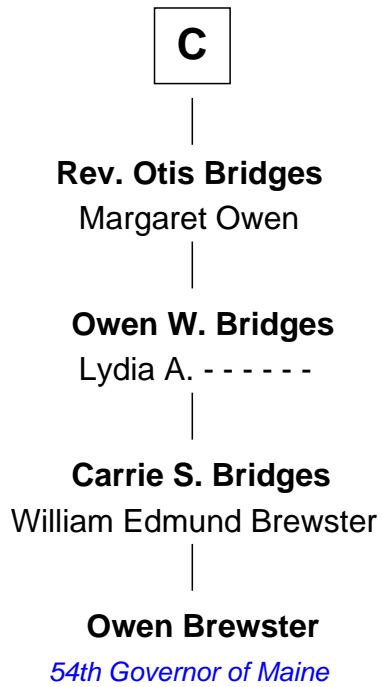

# FamousKin.com Relationship Chart of

**Owen Brewster**

*54th Governor of Maine*

15th cousin 5 times removed of

**Zachary Taylor**

*12th U.S. President*

**Sir Henry de Percy**

Idoine de Clifford

**Isabel de Percy**  
Sir William de Aton

**Elizabeth de Aton**  
Sir John Conyers

**Robert Conyers**  
Isabel Pert

**Joan Conyers**  
Sir Philip Dymoke

**Sir Thomas Dymoke**  
Margaret de Welles

**Jane Dymoke**  
John Fulnetby

**Katherine Fulnetby**  
William Dynwell

**A**

**Maude de Percy**  
Sir John de Neville

**Sir Ralph Neville**  
Joan Beaufort

**George Neville**  
Elizabeth Beauchamp

**Sir Henry Neville**  
Joan Bouchier

**Sir Richard Neville**  
Anne Stafford

**Dorothy Neville**  
Sir John Dawney

**Anne Dawney**  
Sir George Conyers

**B**

FamousKin.com