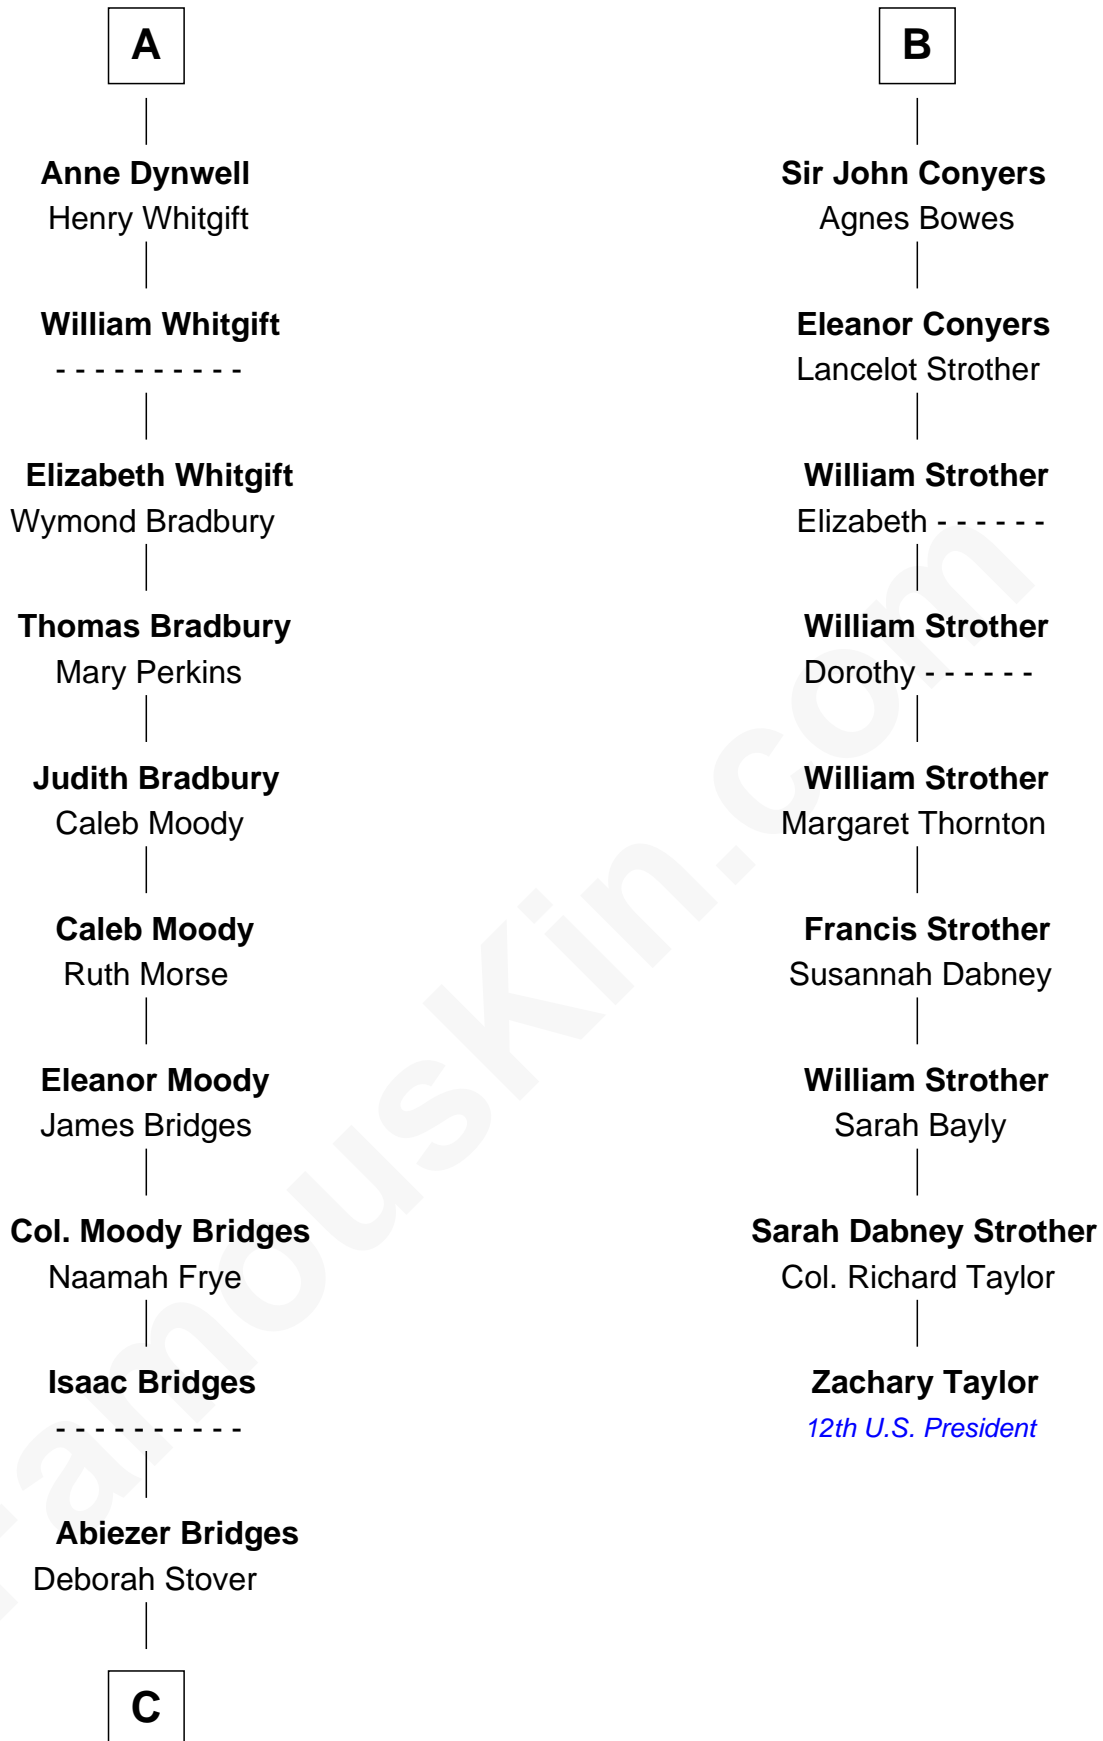

# FamousKin.com Relationship Chart of

**Owen Brewster**

*54th Governor of Maine*

15th cousin 5 times removed of

**Zachary Taylor**

*12th U.S. President*

**Sir Henry de Percy**

Idoine de Clifford

**Isabel de Percy**  
Sir William de Aton

**Elizabeth de Aton**  
Sir John Conyers

**Robert Conyers**  
Isabel Pert

**Joan Conyers**  
Sir Philip Dymoke

**Sir Thomas Dymoke**  
Margaret de Welles

**Jane Dymoke**  
John Fulnetby

**Katherine Fulnetby**  
William Dynwell

**A**

**Maude de Percy**  
Sir John de Neville

**Sir Ralph Neville**  
Joan Beaufort

**George Neville**  
Elizabeth Beauchamp

**Sir Henry Neville**  
Joan Bouchier

**Sir Richard Neville**  
Anne Stafford

**Dorothy Neville**  
Sir John Dawney

**Anne Dawney**  
Sir George Conyers

**B**

FamousKin.com