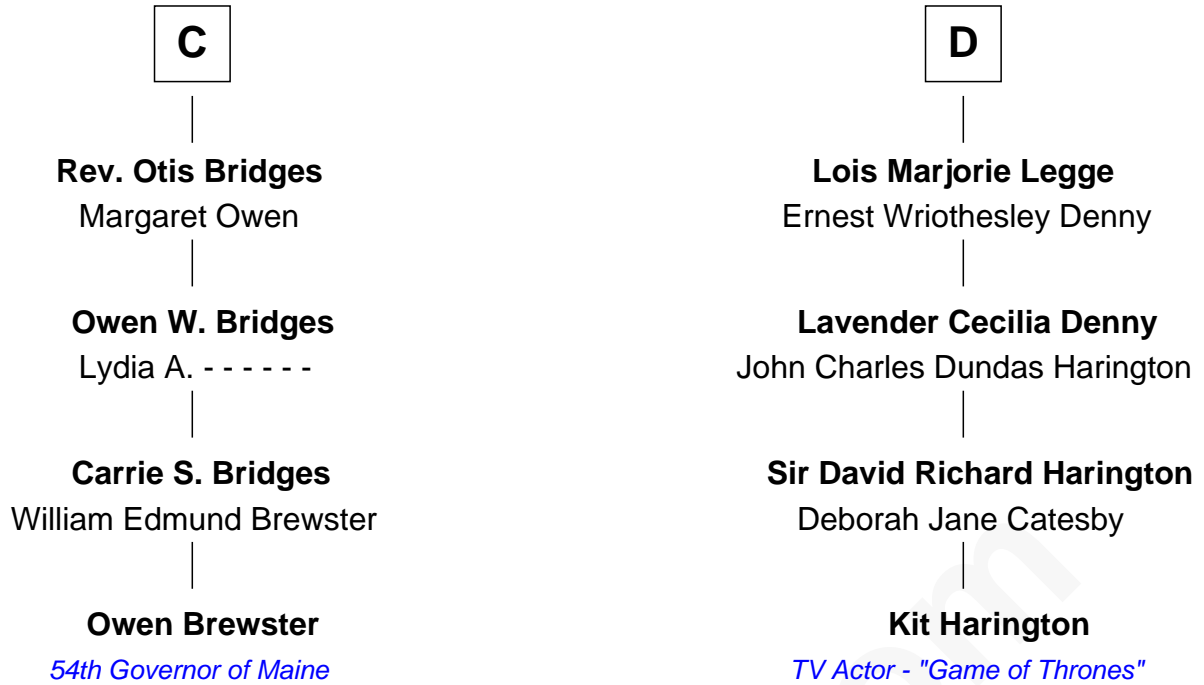

FamousKin.com Relationship Chart of

Owen Brewster

54th Governor of Maine

20th cousin of

Kit Harington

TV Actor - "Game of Thrones"

Sir Thomas de Beauchamp

Katherine de Mortimer

Kit Harington photo by [Gage Skidmore](#) [\(CC BY-SA 2.0\)](#)