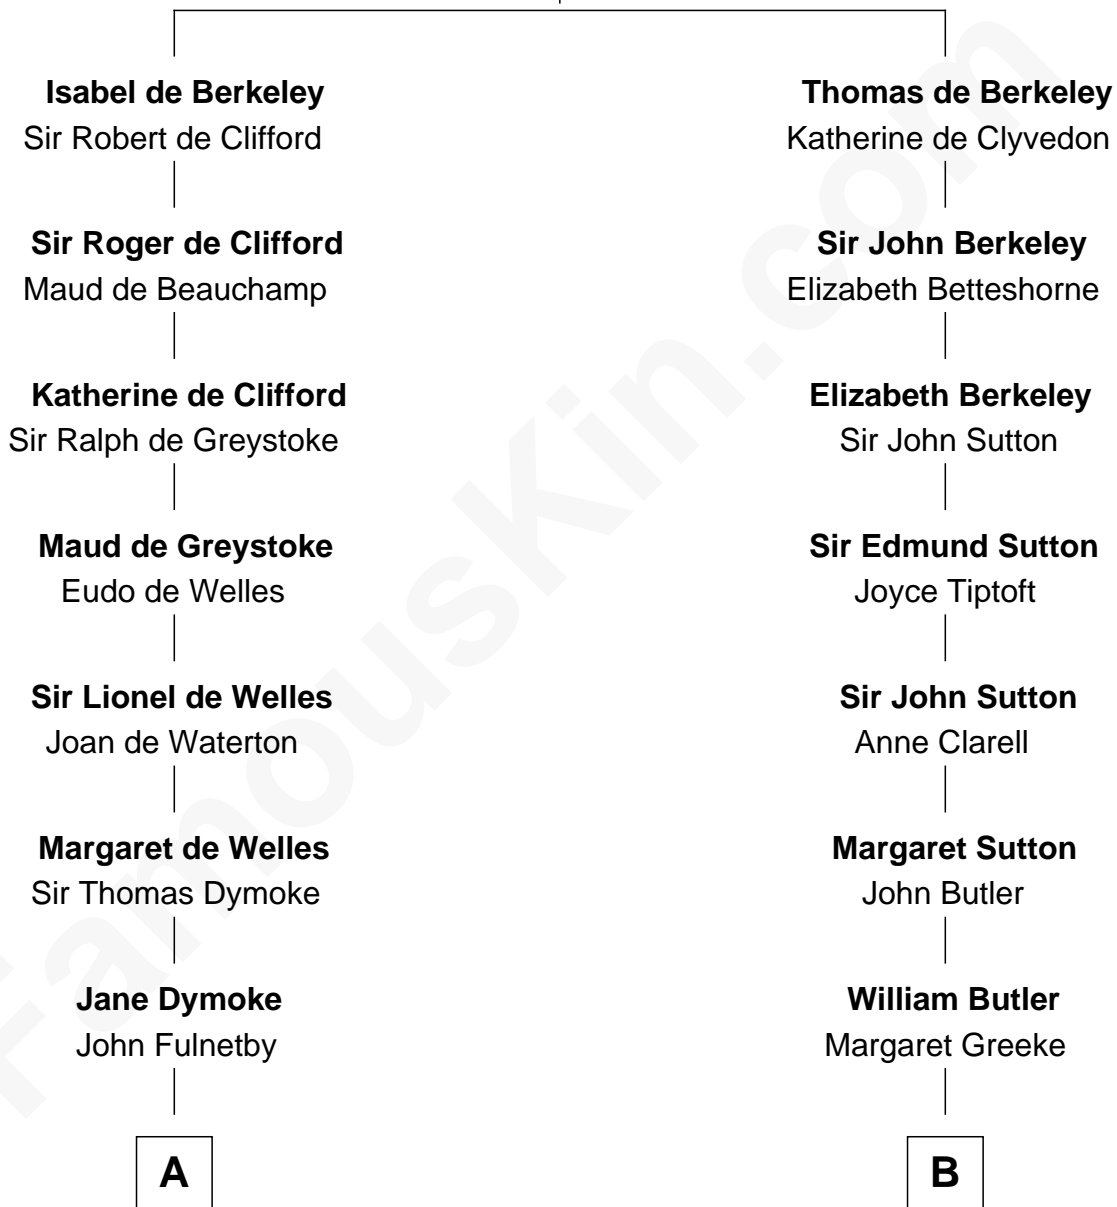

FamousKin.com Relationship Chart of

Owen Brewster

54th Governor of Maine

20th cousin 1 time removed of

Kit Harington

TV Actor - "Game of Thrones"

Sir Maurice de Berkeley

Eve la Zouche

William Edmund Brewster

Owen Brewster

54th Governor of Maine

D

Lois Marjorie Legge

Ernest Wriothsesley Denny

Lavender Cecilia Denny

John Charles Dundas Harington