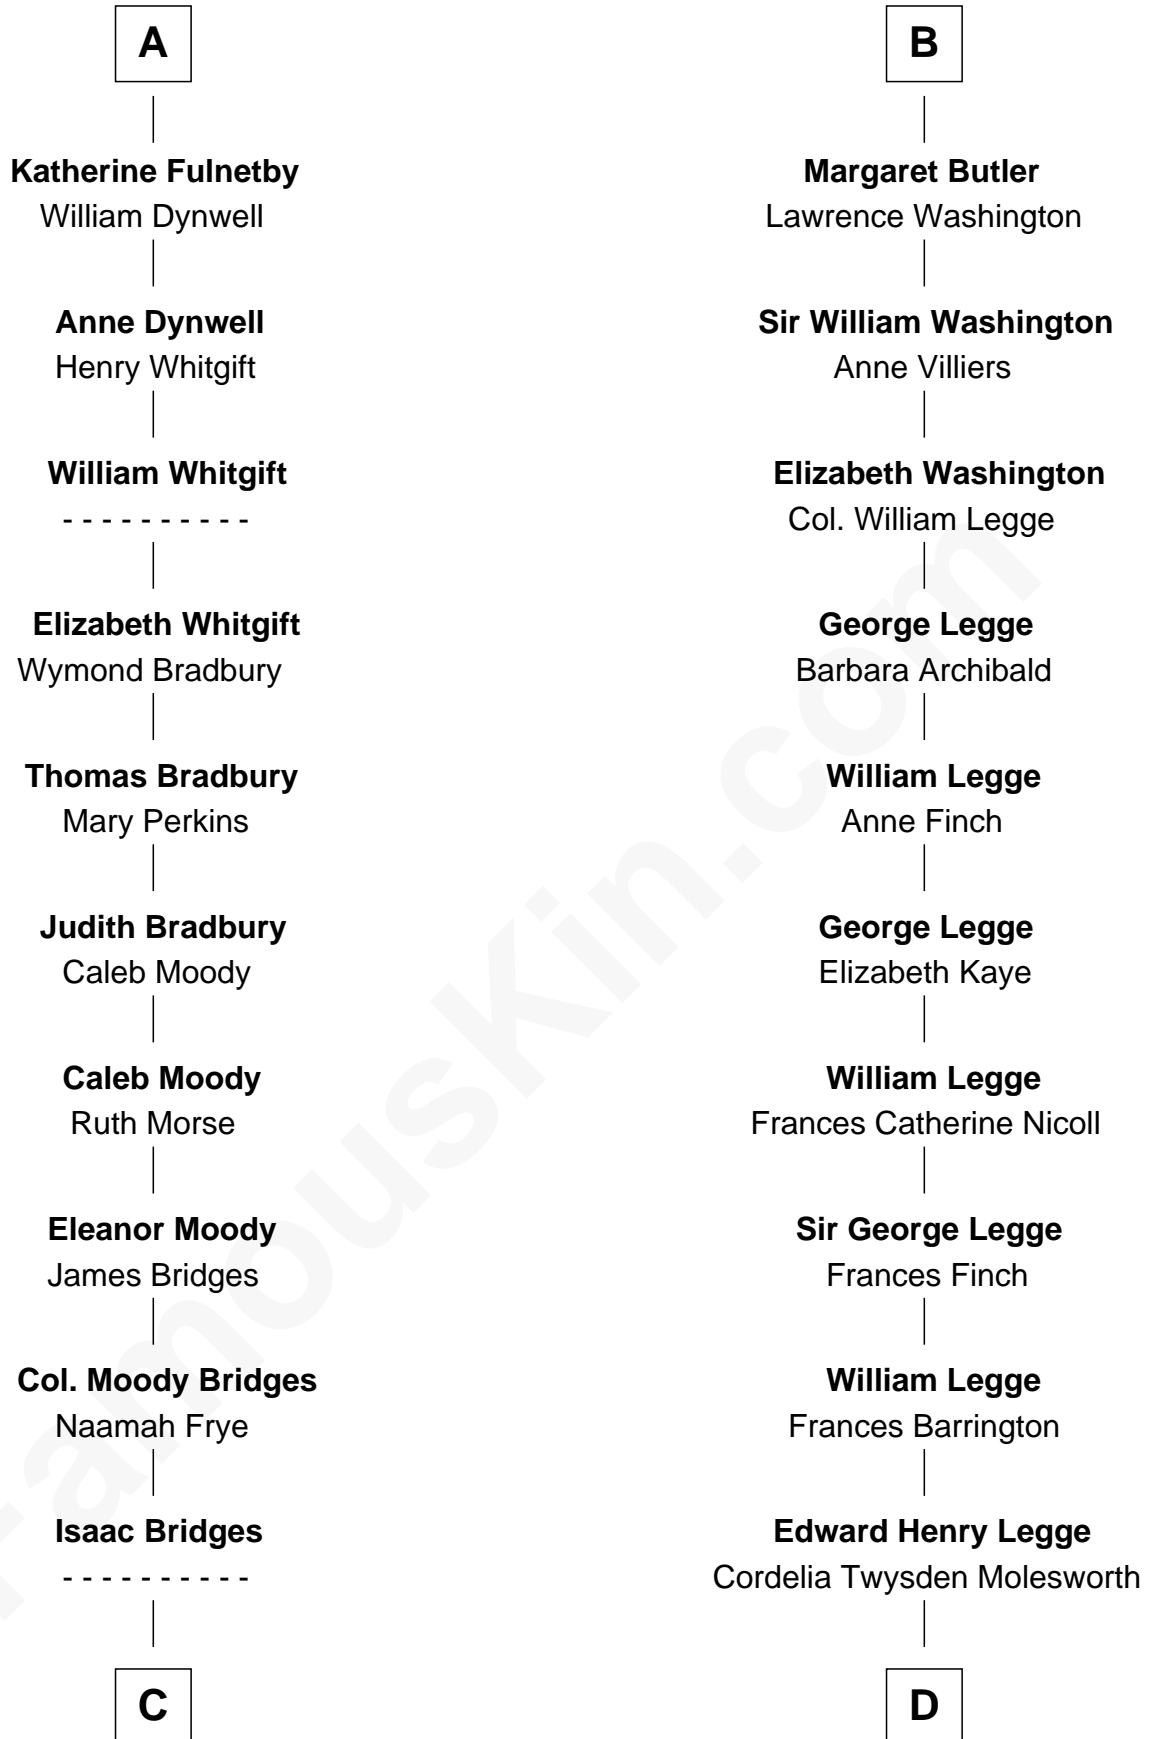

FamousKin.com Relationship Chart of

Owen Brewster

54th Governor of Maine

20th cousin 1 time removed of

Kit Harington

TV Actor - "Game of Thrones"

Sir Maurice de Berkeley

Eve la Zouche

William Edmund Brewster

Owen Brewster

54th Governor of Maine

D

Lois Marjorie Legge

Ernest Wriothsesley Denny

Lavender Cecilia Denny

John Charles Dundas Harington