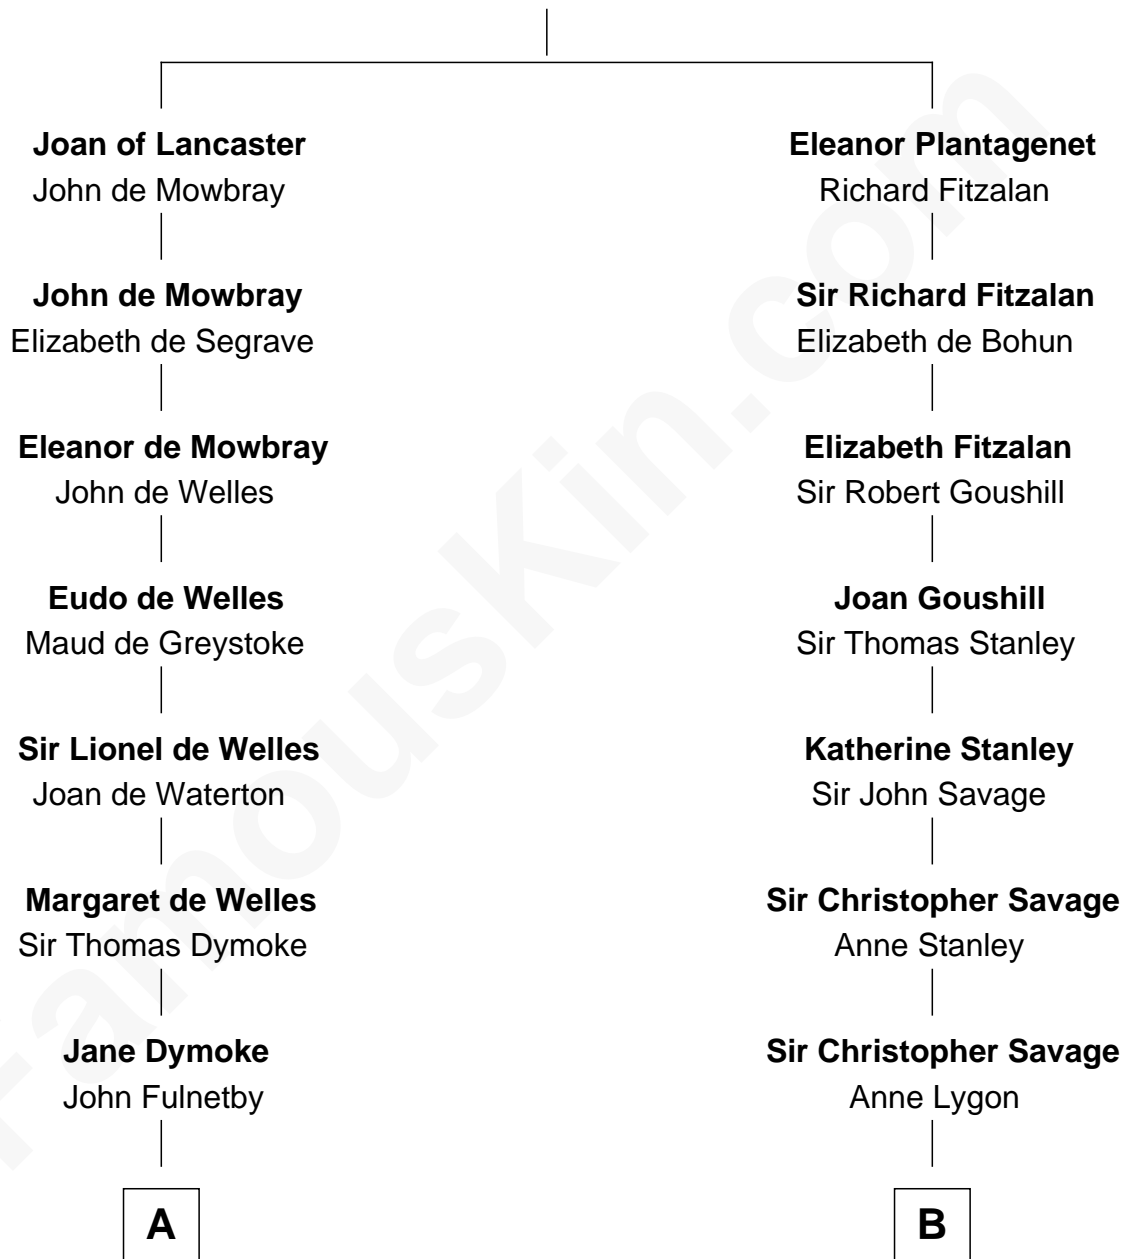

FamousKin.com Relationship Chart of

Owen Brewster

54th Governor of Maine

20th cousin 1 time removed of

William H. Macy

TV and Movie Actor

Henry Plantagenet

Maud de Chaworth

William Edmund Brewster

Owen Brewster

54th Governor of Maine

D

Horace Benjamin Everitt

Martha Leticia Roberts

Mary Lois Everitt

Clement Overstreet