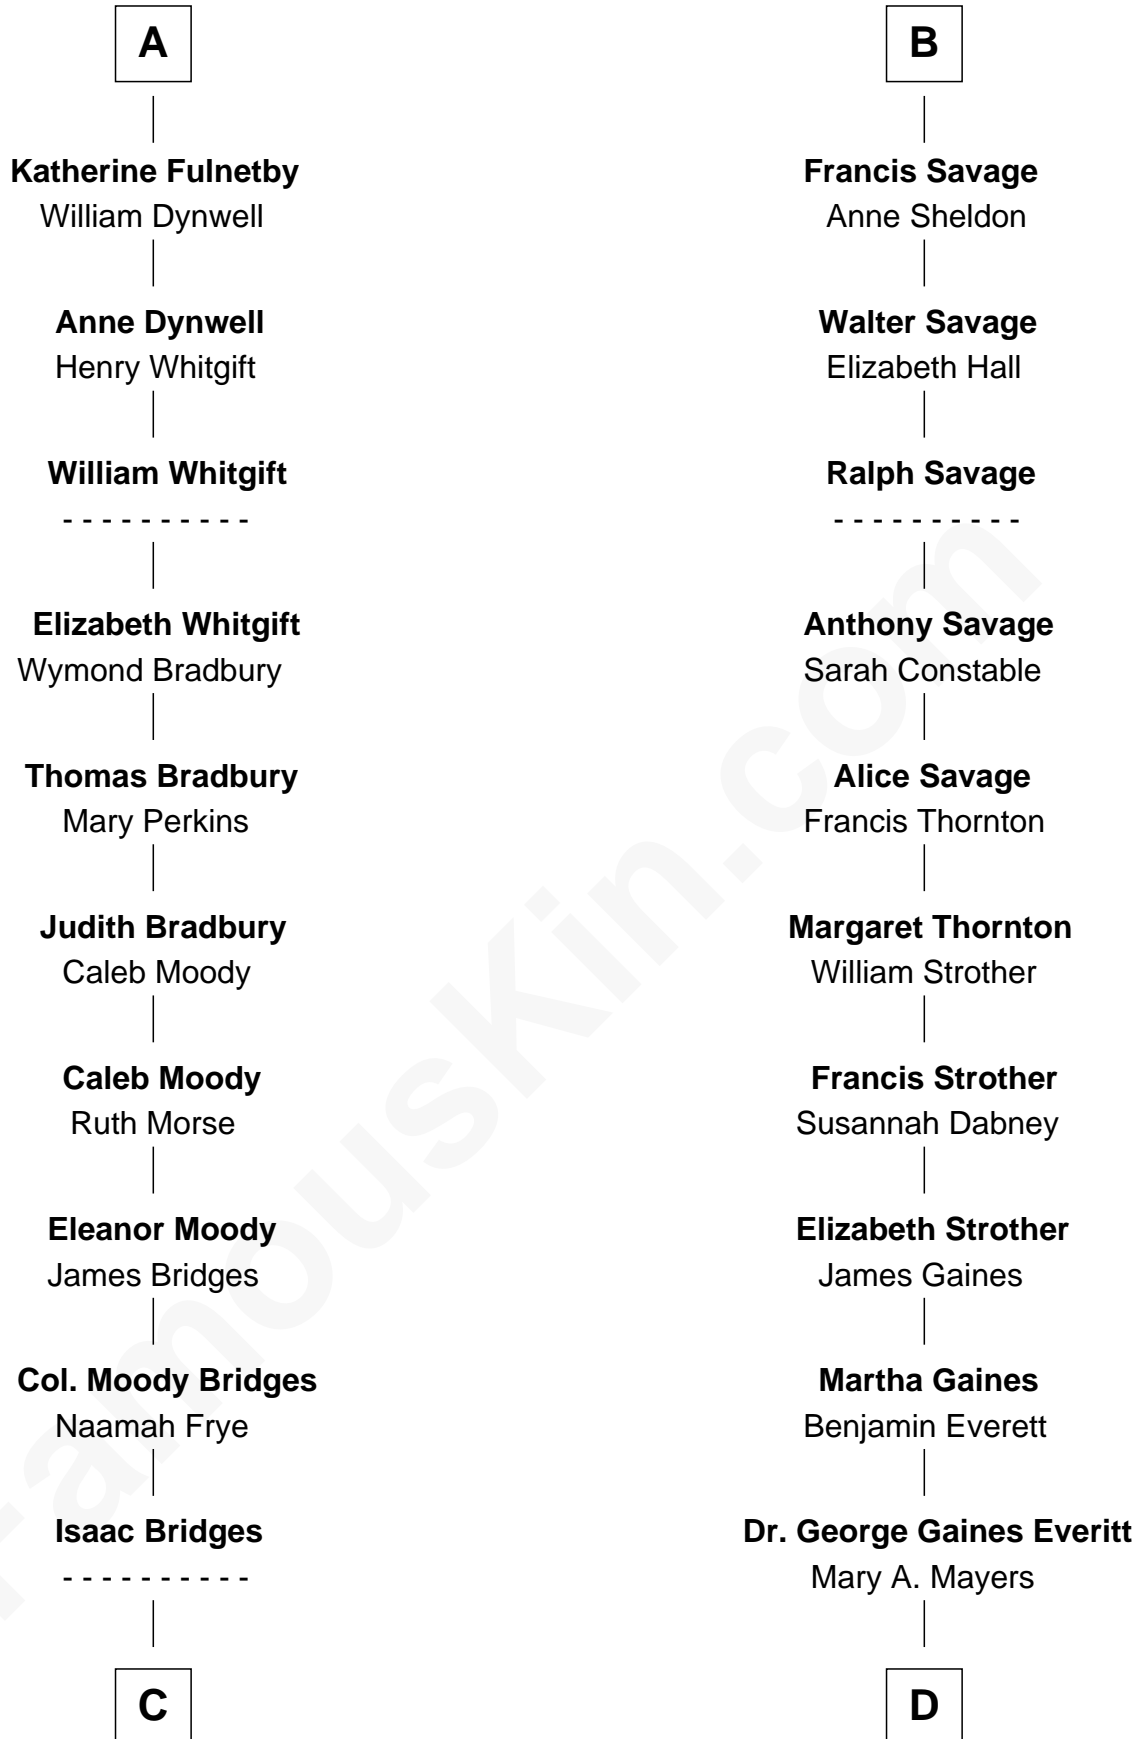

FamousKin.com Relationship Chart of

Owen Brewster

54th Governor of Maine

20th cousin 1 time removed of

William H. Macy

TV and Movie Actor

Henry Plantagenet

Maud de Chaworth

William Edmund Brewster

Owen Brewster

54th Governor of Maine

D

Horace Benjamin Everitt

Martha Leticia Roberts

Mary Lois Everitt

Clement Overstreet