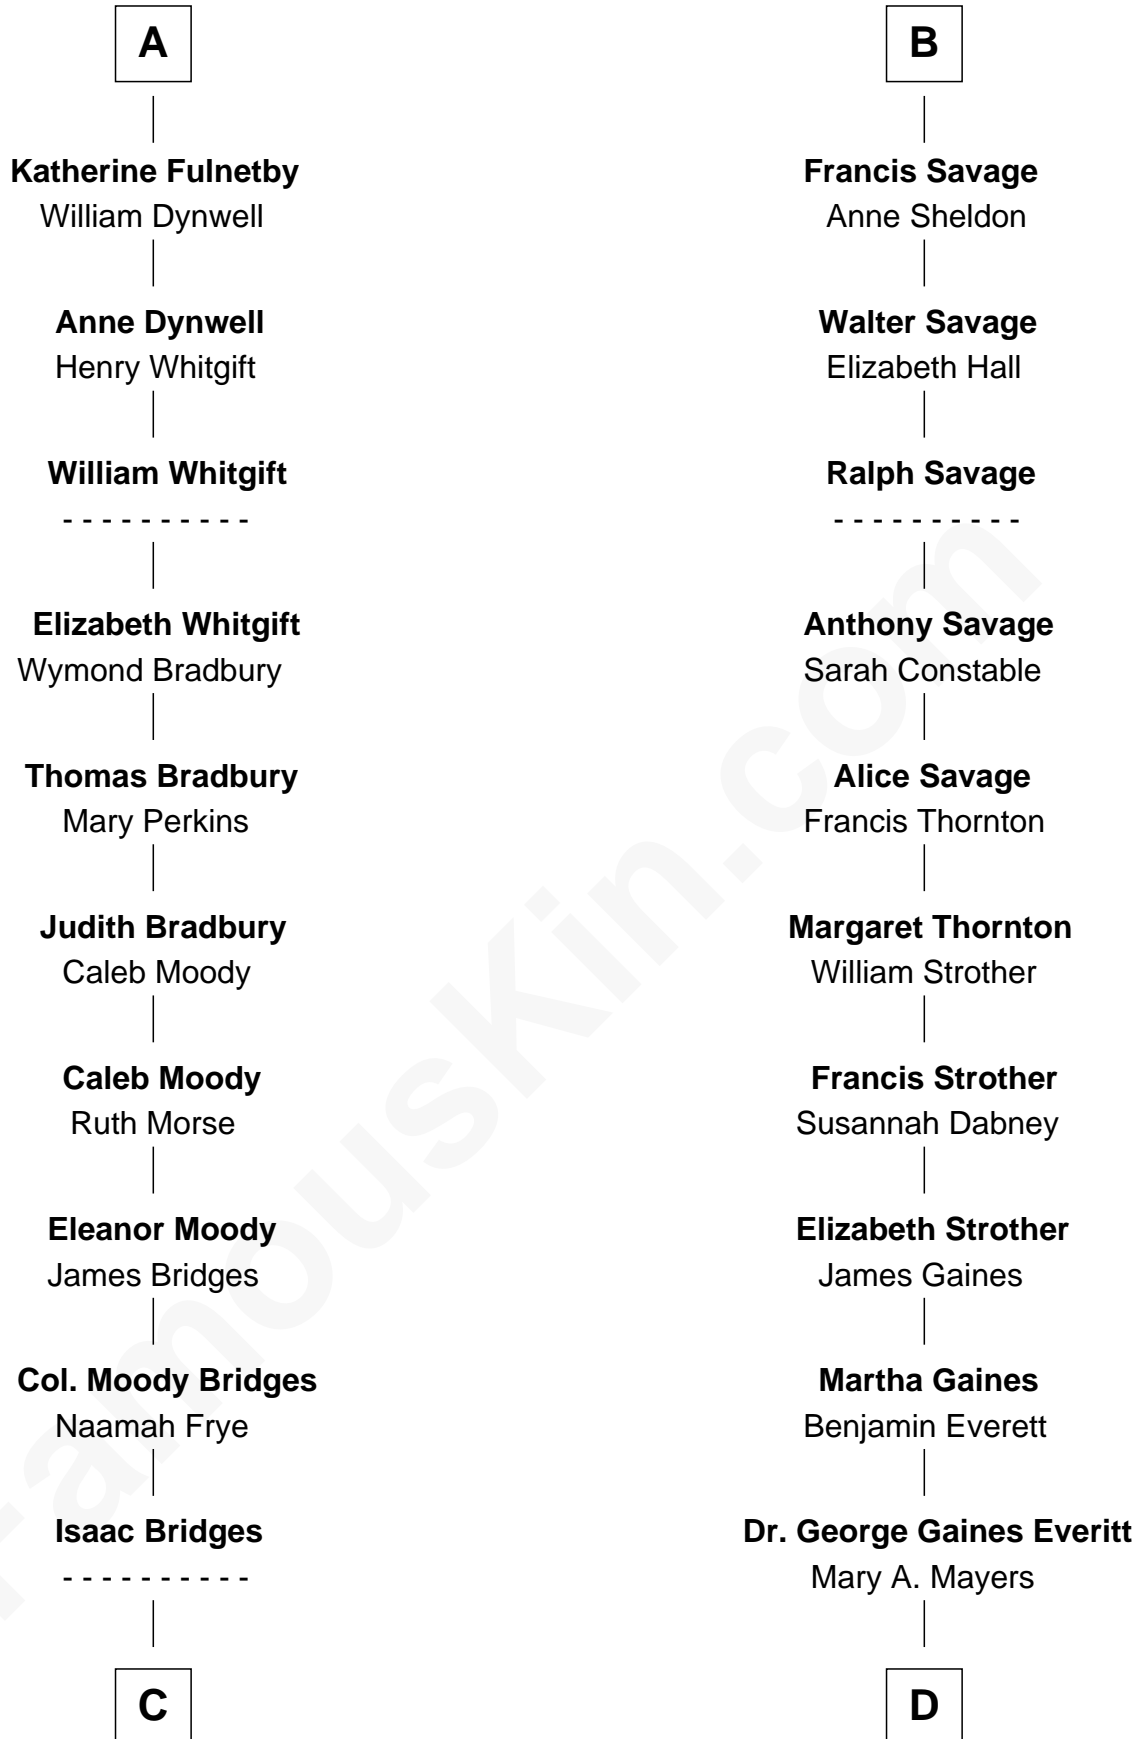

# FamousKin.com Relationship Chart of

**Owen Brewster**

*54th Governor of Maine*

20th cousin 1 time removed of

**William H. Macy**

*TV and Movie Actor*

**Bartholomew de Badlesmere**

Margaret de Clare

Sir William de Bohun

**Elizabeth de Bohun**

Sir Richard Fitzalan

**Elizabeth Fitzalan**

Sir Robert Goushill

**Joan Goushill**

Sir Thomas Stanley

**Katherine Stanley**

Sir John Savage

**Sir Christopher Savage**

Anne Stanley

**Sir Christopher Savage**

Anne Lygon

**B**

**C**

**Abiezer Bridges**

Deborah Stover

**Rev. Otis Bridges**

Margaret Owen

**Owen W. Bridges**

Lydia A. -----

**Carrie S. Bridges**

William Edmund Brewster

**Owen Brewster**