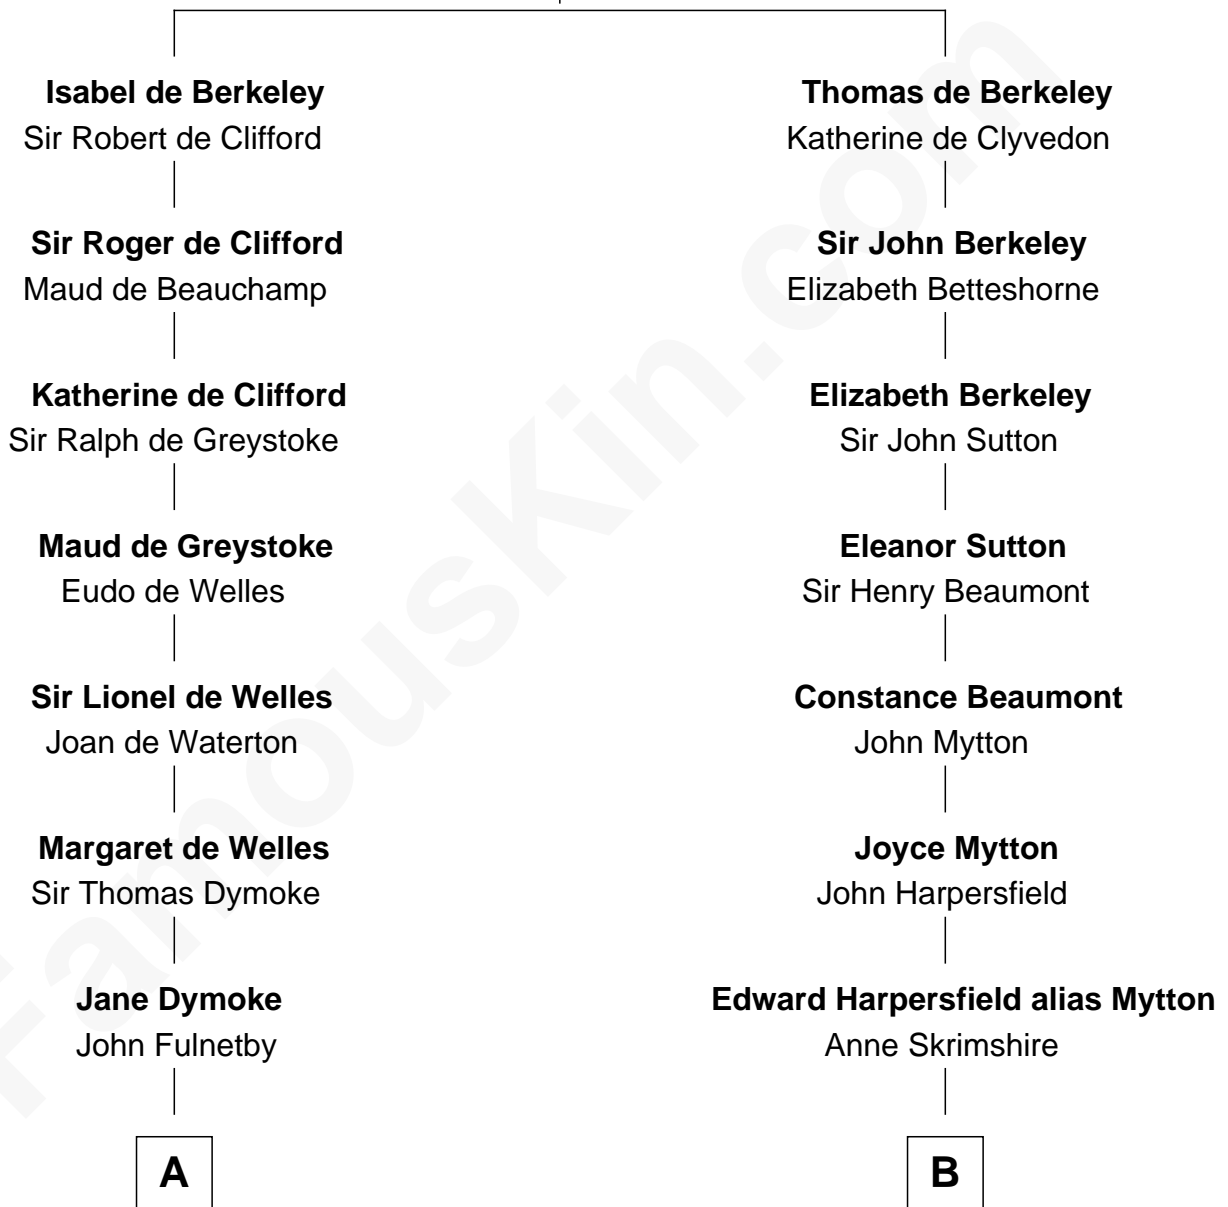

FamousKin.com Relationship Chart of

Owen Brewster

54th Governor of Maine

20th cousin 1 time removed of

Gerald Ford

38th U.S. President

Sir Maurice de Berkeley

Eve la Zouche

William Edmund Brewster

Owen Brewster

54th Governor of Maine

D

Amy Gridley Butler

George Manney Ayer

Adele Augusta Ayer

Levi Addison Gardner

Dorothy Ayer Gardner

Leslie Lynch King

Gerald Ford

38th U.S. President

FamousKin.com