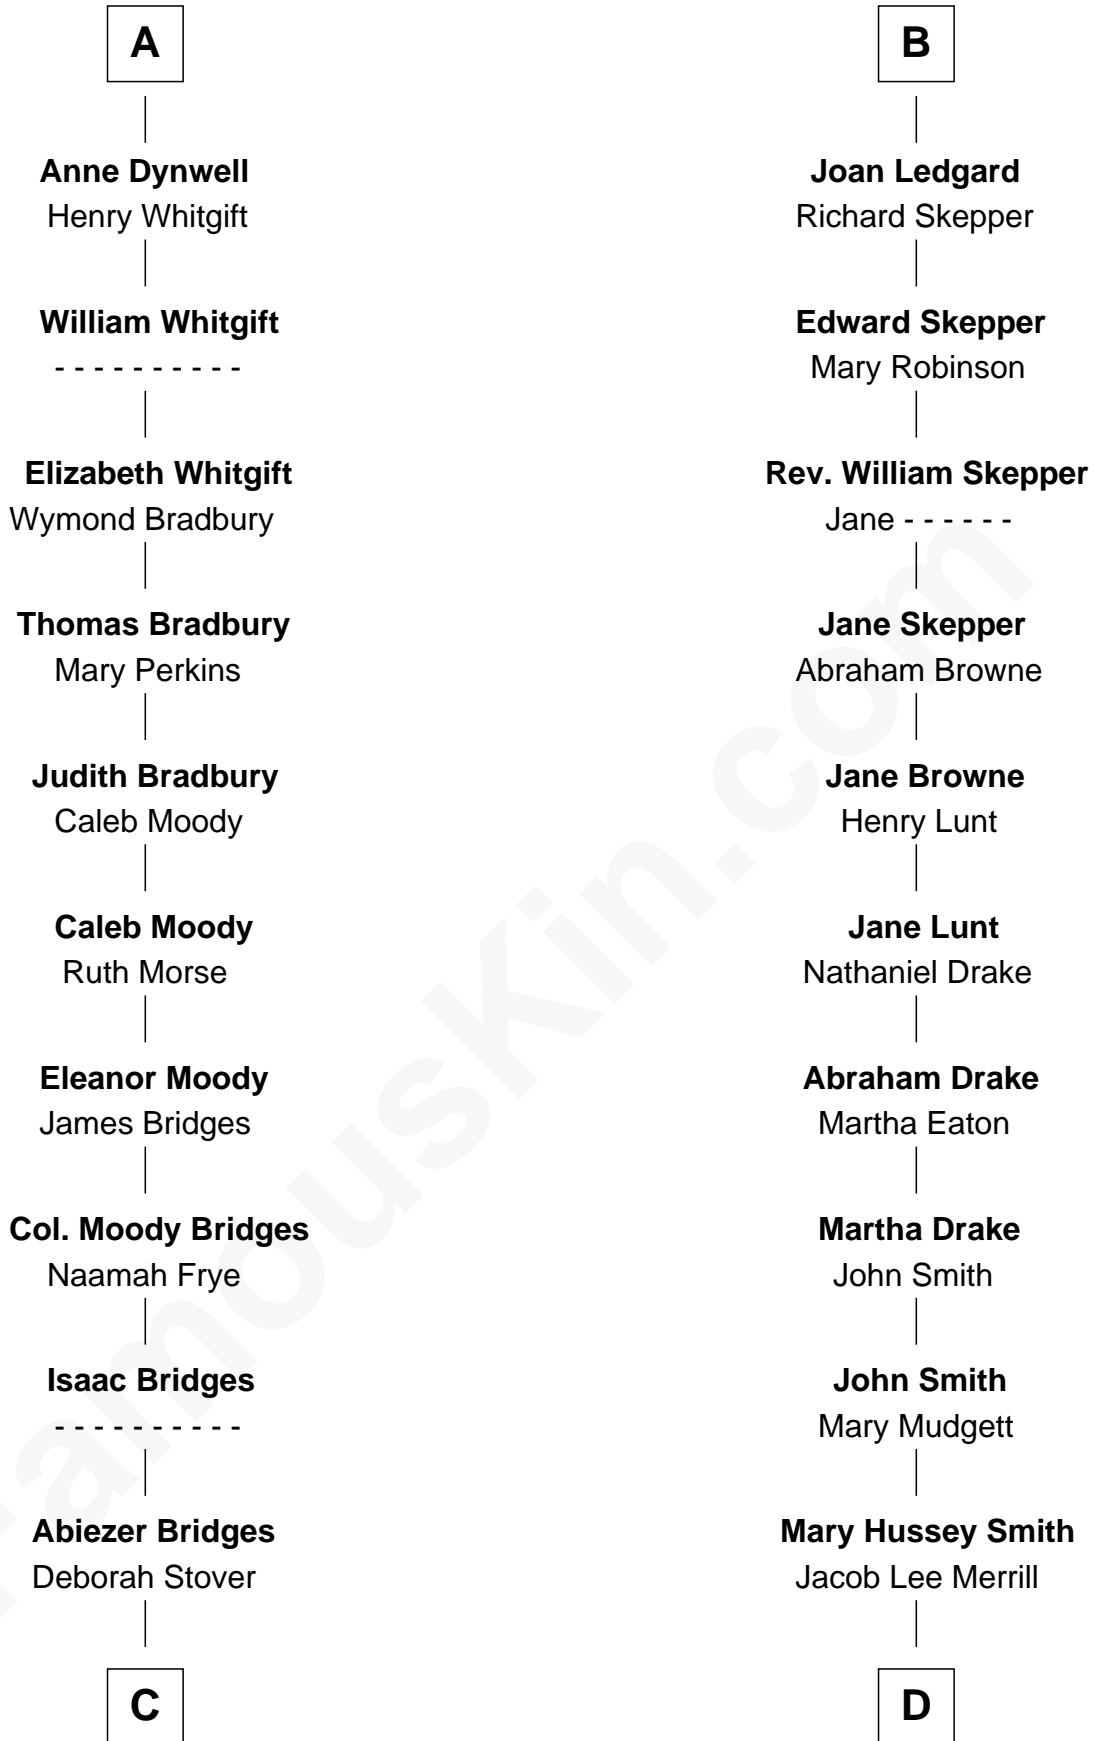

# FamousKin.com Relationship Chart of

**Owen Brewster**

*54th Governor of Maine*

20th cousin 1 time removed of

**Meghan Markle**

*Duchess of Sussex, TV Actress*

**C**

**Rev. Otis Bridges**

Margaret Owen

**Owen W. Bridges**

Lydia A. - - - - -

**Carrie S. Bridges**

William Edmund Brewster

**Owen Brewster**

*54th Governor of Maine*

**D**

**George David Merrill**

Mary Bird

**Gertrude May Merrill**

Fred George Sanders

**Doris Mary Rita Sanders**

Gordon Arnold Markle

**Thomas Wayne Markle**

Doria Loyce Ragland