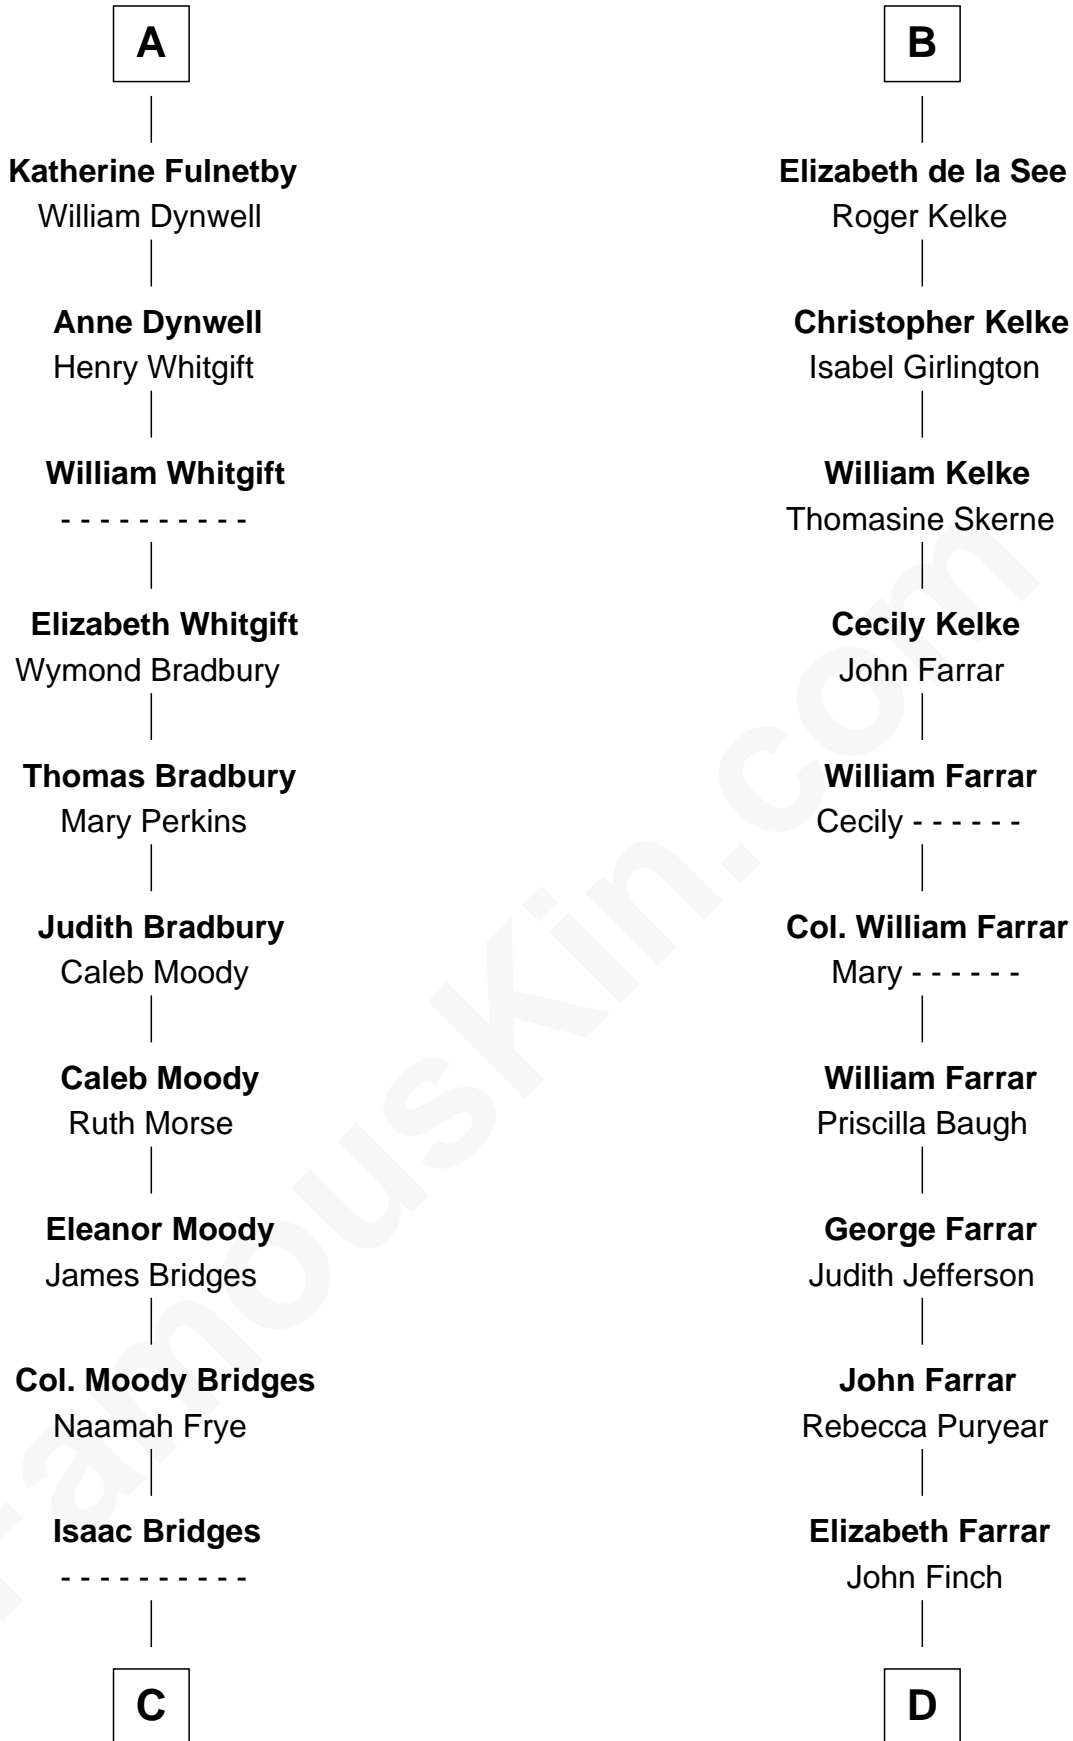

# FamousKin.com Relationship Chart of

**Owen Brewster**

*54th Governor of Maine*

21st cousin of

**Harper Lee**

*Author of To Kill a Mockingbird*

**C**

**Abiezer Bridges**

Deborah Stover

**Rev. Otis Bridges**

Margaret Owen

**Owen W. Bridges**

Lydia A. - - - - -

**Carrie S. Bridges**

William Edmund Brewster

**Owen Brewster**

*54th Governor of Maine*

**D**

**John Farrar Finch**

Frances Smith

**John Robert Finch**

Frances Cunningham

**James Cunningham Finch**

Ellen Rivers Williams