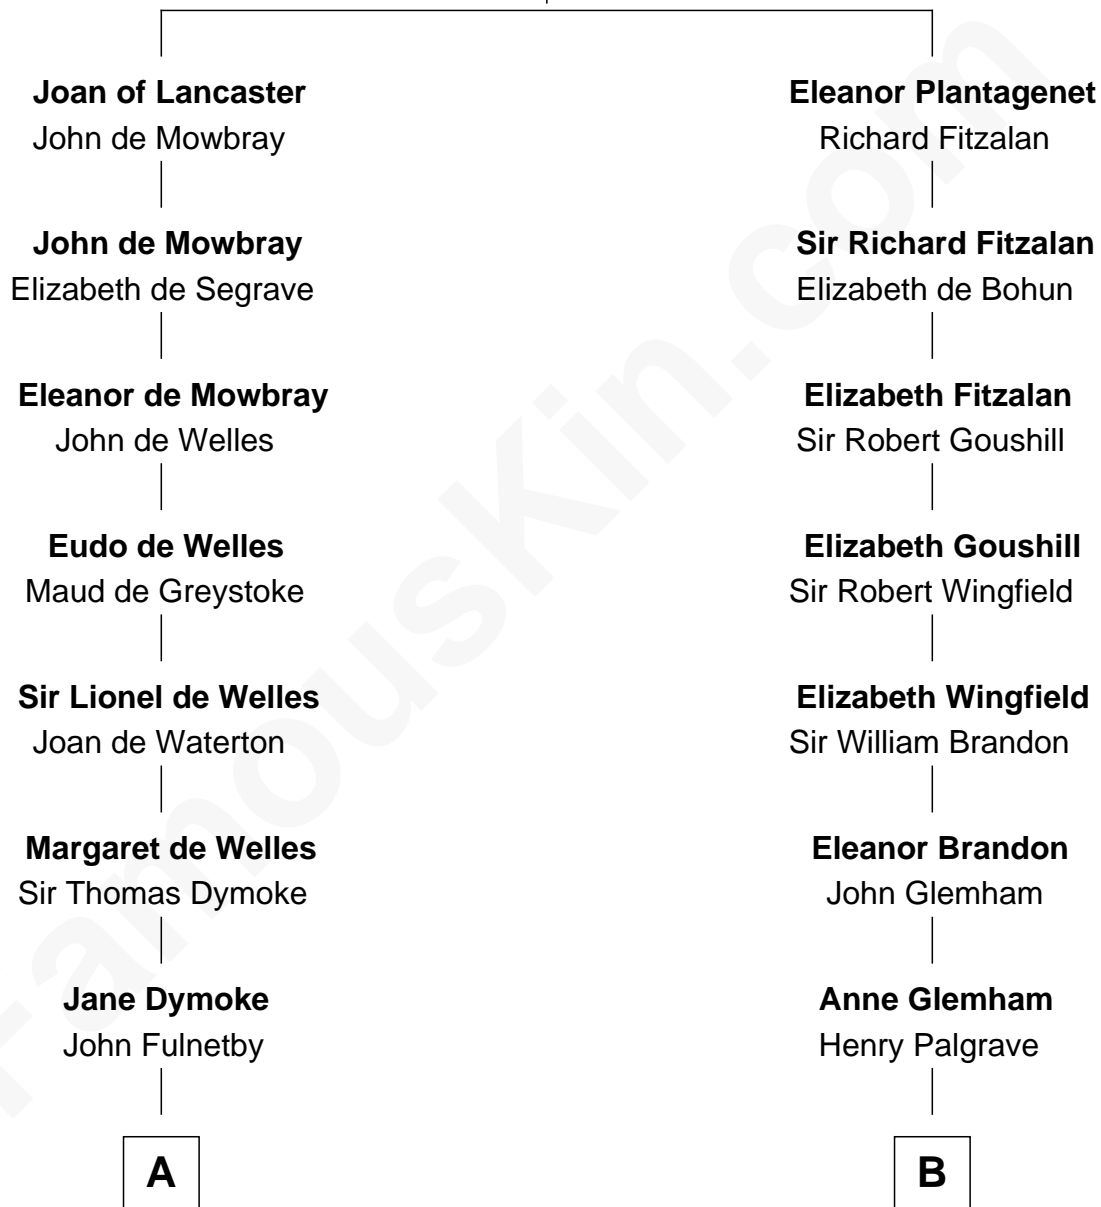

FamousKin.com Relationship Chart of

Owen Brewster

54th Governor of Maine

18th cousin 3 times removed of

Henry Clay Folger

Founder of Folger Shakespeare Library and Chairman of Standard Oil

Henry Plantagenet
Maud de Chaworth

William Edmund Brewster

Owen Brewster

54th Governor of Maine

D

Henry Clay Folger

Eliza Jane Clark

Henry Clay Folger

Chairman of Standard Oil