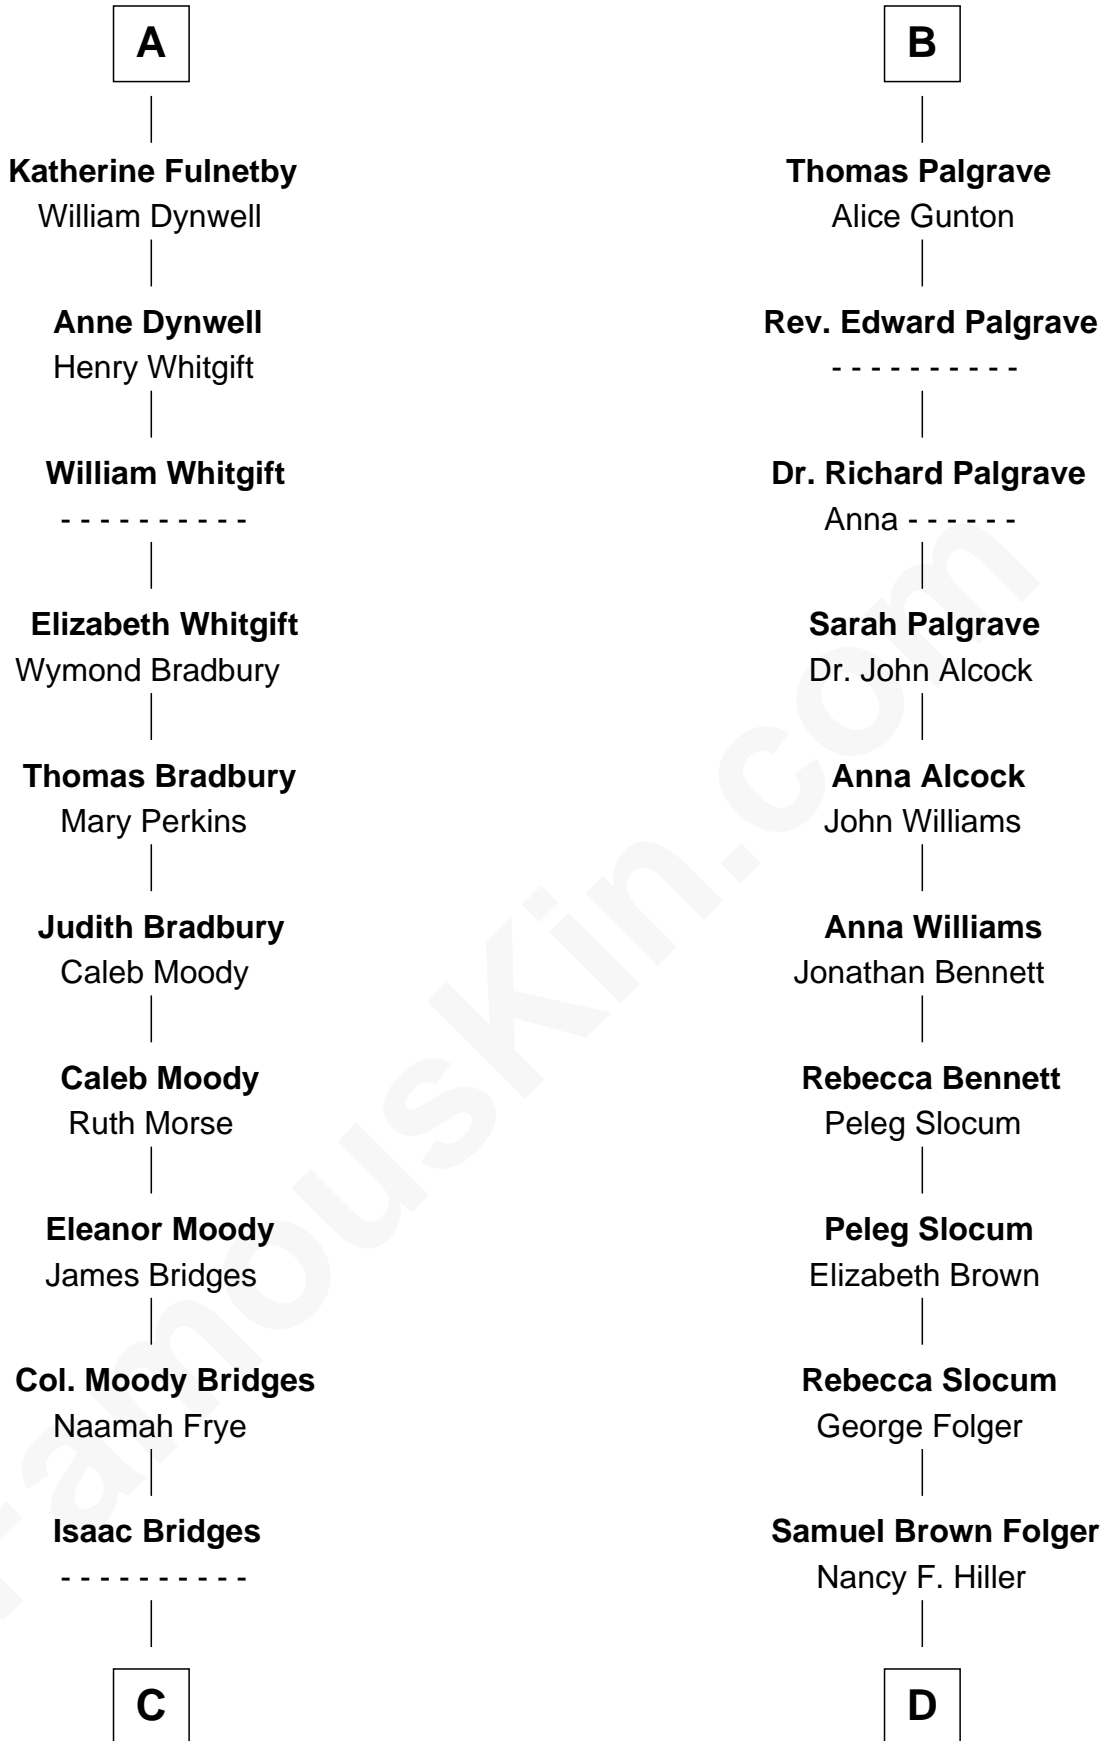

FamousKin.com Relationship Chart of

Owen Brewster

54th Governor of Maine

18th cousin 3 times removed of

Henry Clay Folger

Founder of Folger Shakespeare Library and Chairman of Standard Oil

Henry Plantagenet
Maud de Chaworth

William Edmund Brewster

Owen Brewster

54th Governor of Maine

D

Henry Clay Folger

Eliza Jane Clark

Henry Clay Folger

Chairman of Standard Oil