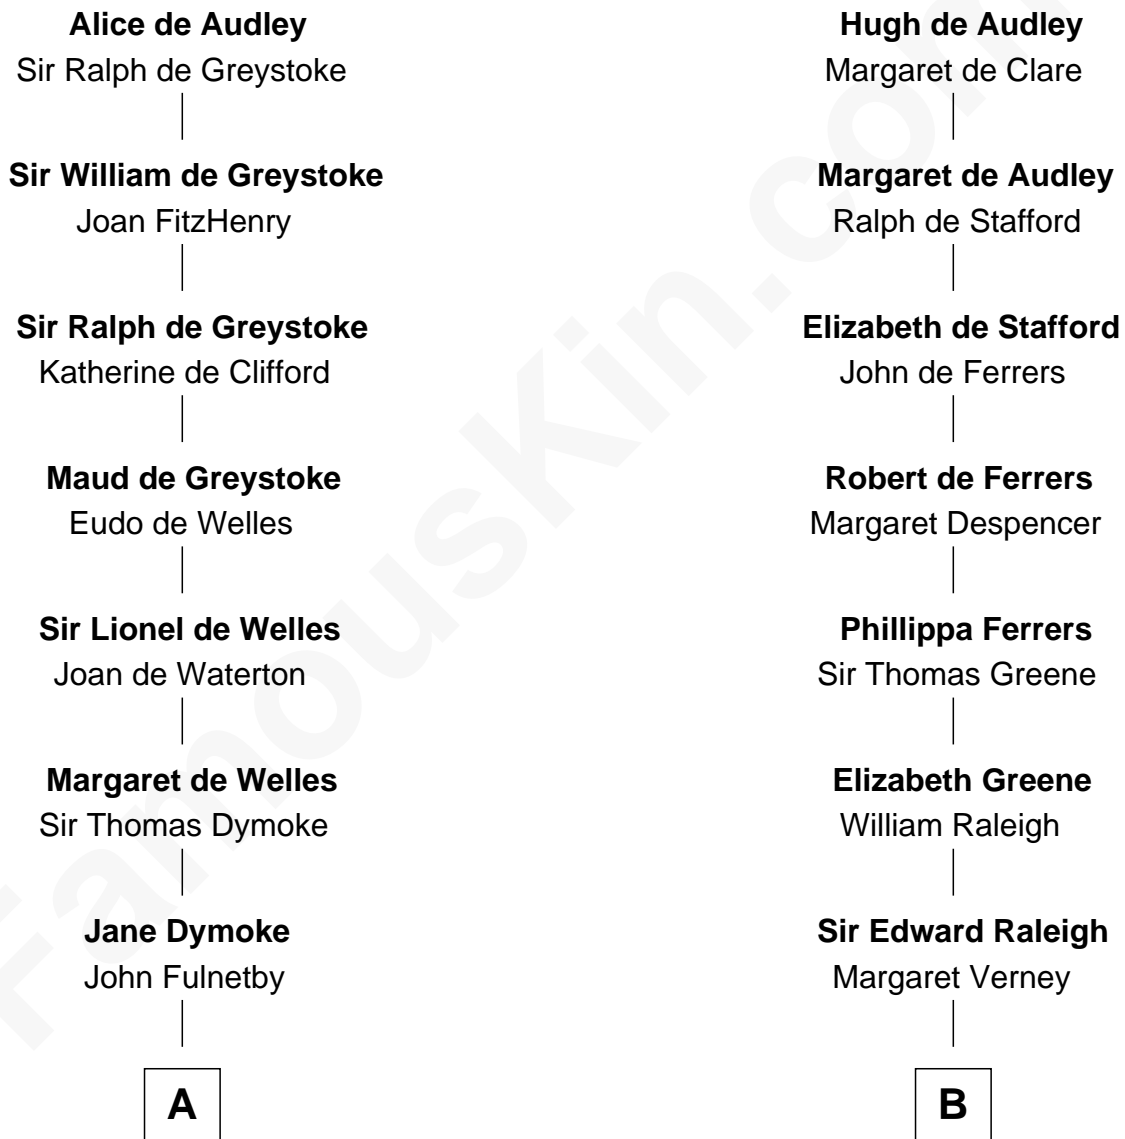

Sir Hugh I de Audley

Iseult de Mortimer