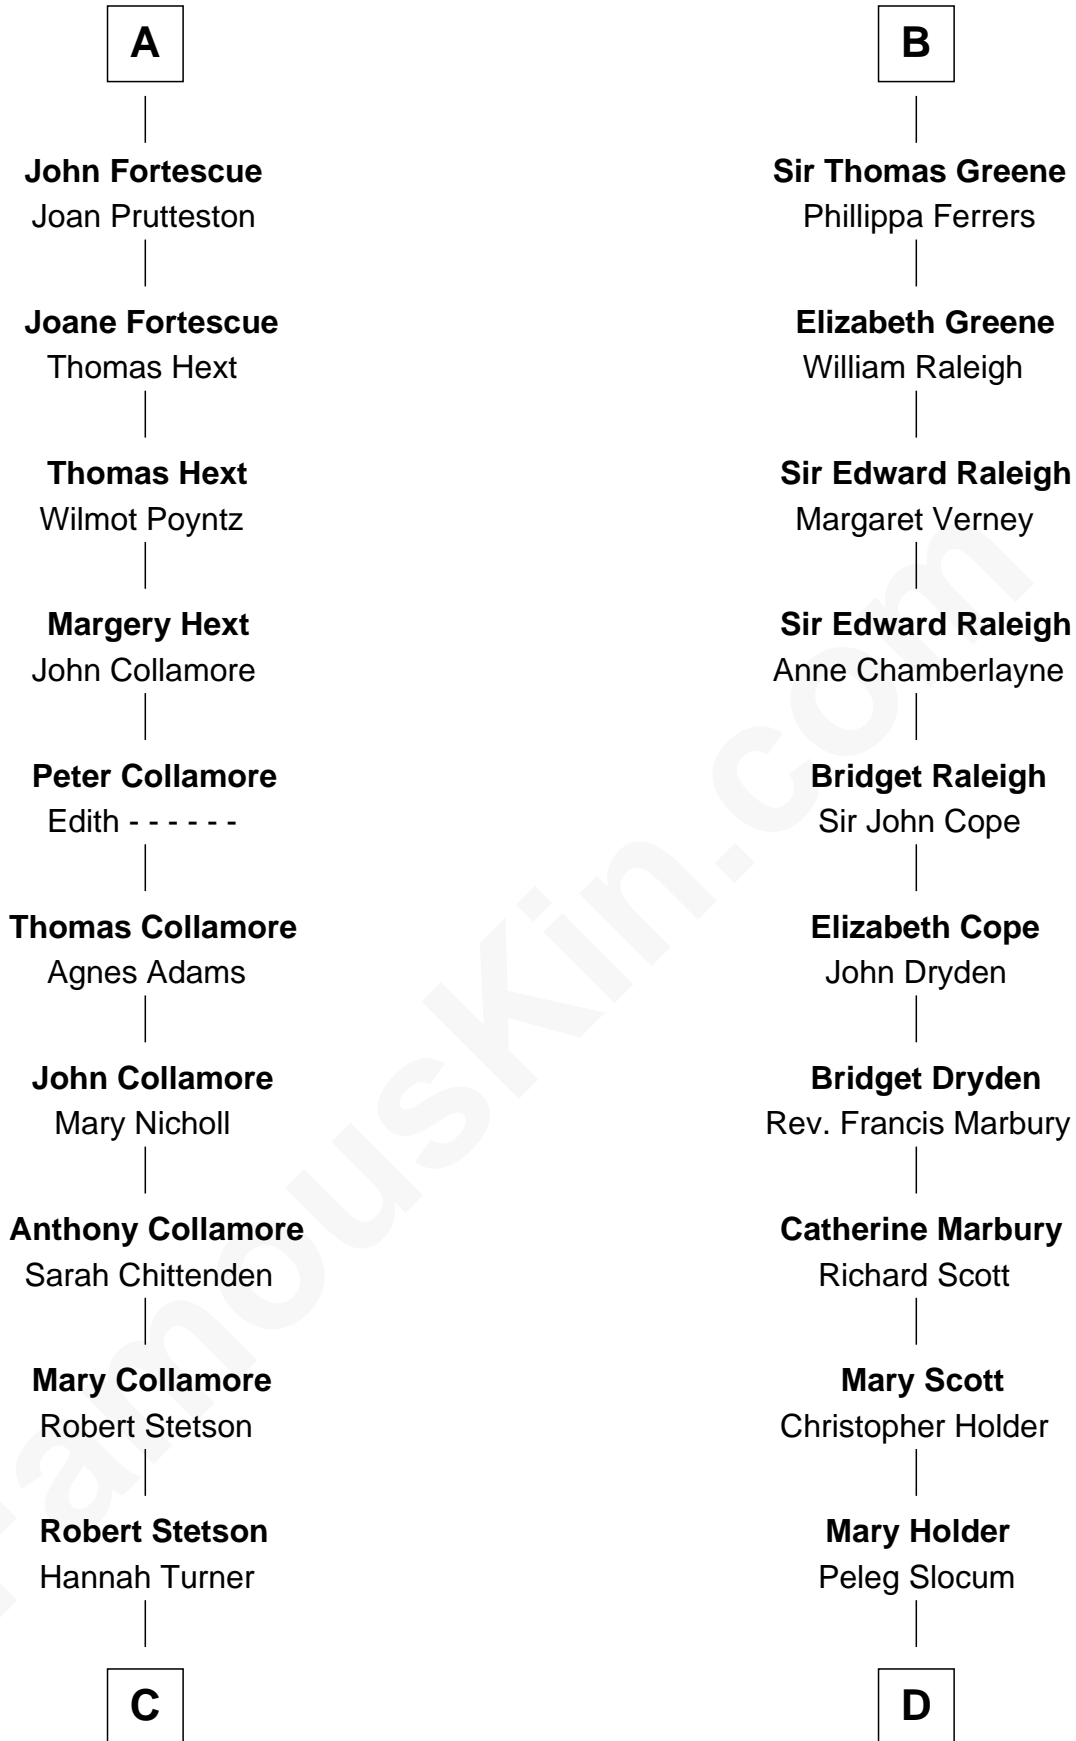

FamousKin.com Relationship Chart of

Owen Brewster

54th Governor of Maine

21st cousin of

J. A. Folger

Founder of Folger Coffee Company

Sir Geoffrey FitzPiers

Aveline de Clare

C

Martha Stetson
Morgan Brewster

William Brewster
Christina Briggs

Abiatha B. Brewster
Clara Warren

William Edmund Brewster
Carrie S. Bridges

Owen Brewster
54th Governor of Maine

D

Peleg Slocum
Rebecca Bennett

Peleg Slocum
Elizabeth Brown

Rebecca Slocum
George Folger

Samuel Brown Folger
Nancy F. Hiller

J. A. Folger
Founder of Folger Coffee Co.