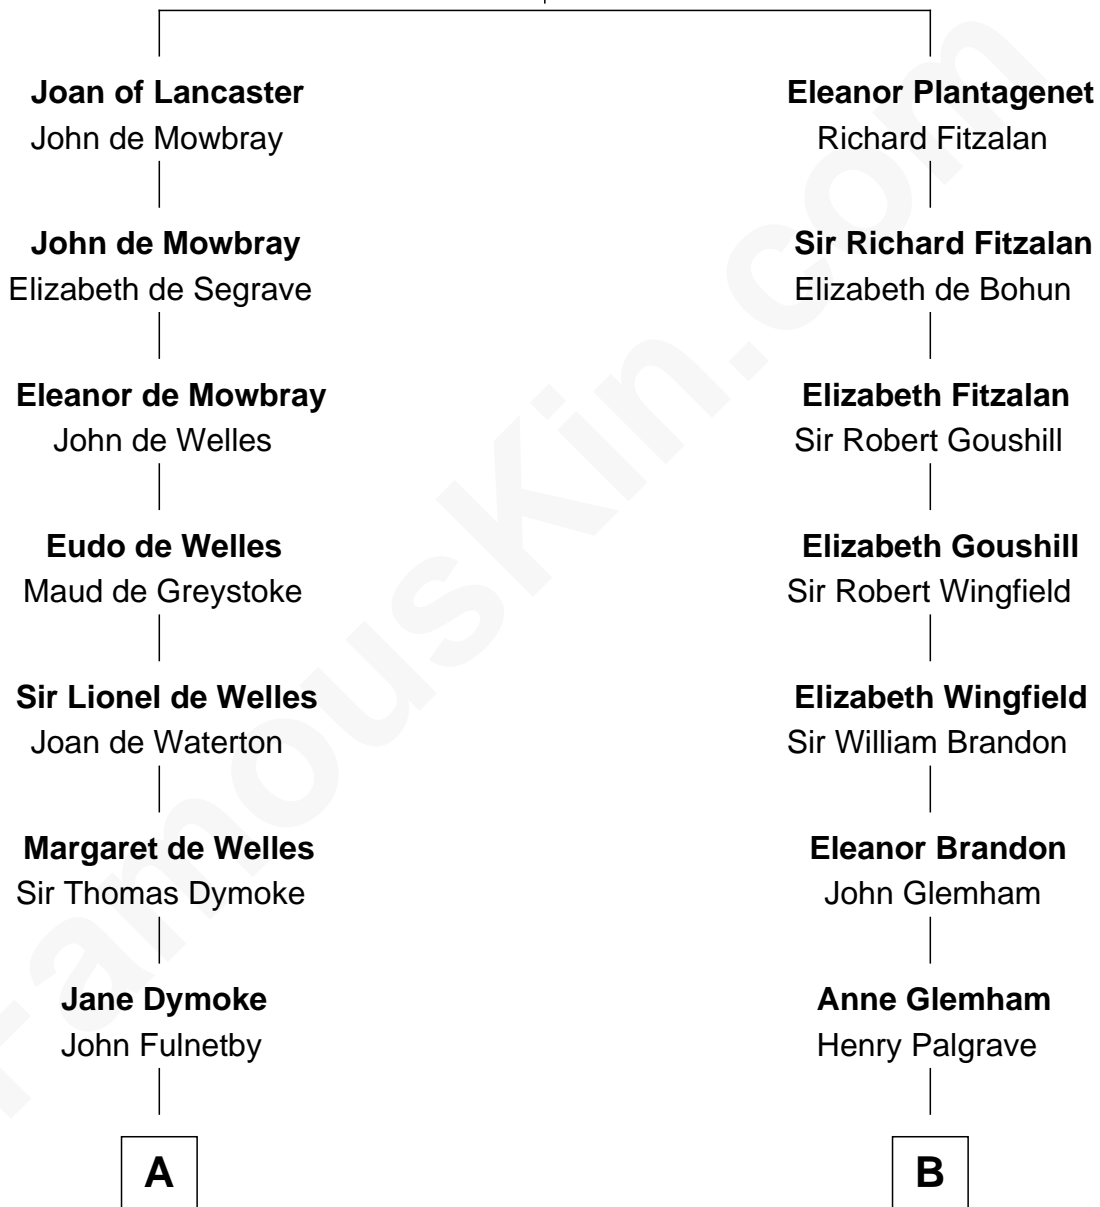

FamousKin.com Relationship Chart of

Owen Brewster

54th Governor of Maine

17th cousin 4 times removed of

J. A. Folger

Founder of Folger Coffee Company

Henry Plantagenet
Maud de Chaworth

C

Abiezer Bridges

Deborah Stover

Rev. Otis Bridges

Margaret Owen

Owen W. Bridges

Lydia A. -----

Carrie S. Bridges

William Edmund Brewster

Owen Brewster

54th Governor of Maine

FamousKin.com