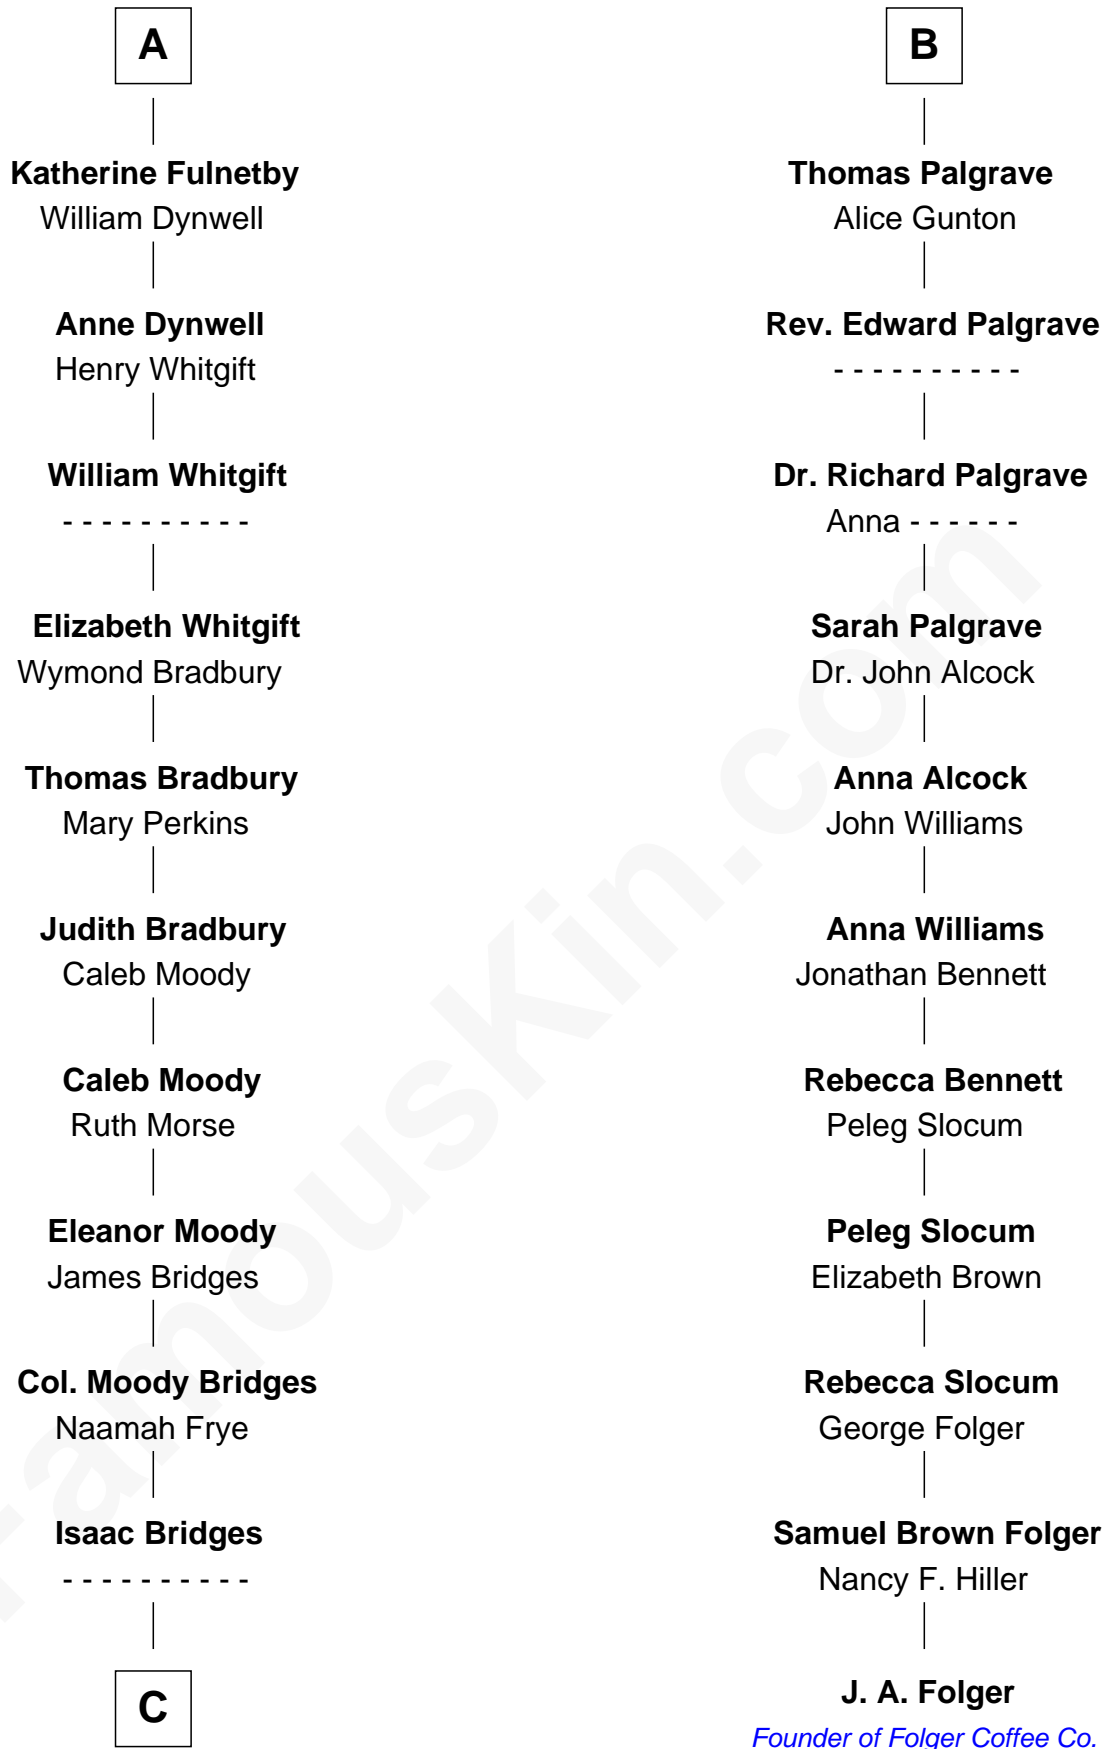

FamousKin.com Relationship Chart of

Owen Brewster

54th Governor of Maine

17th cousin 4 times removed of

J. A. Folger

Founder of Folger Coffee Company

Henry Plantagenet
Maud de Chaworth

C

Abiezer Bridges

Deborah Stover

Rev. Otis Bridges

Margaret Owen

Owen W. Bridges

Lydia A. -----

Carrie S. Bridges

William Edmund Brewster

Owen Brewster

54th Governor of Maine

FamousKin.com