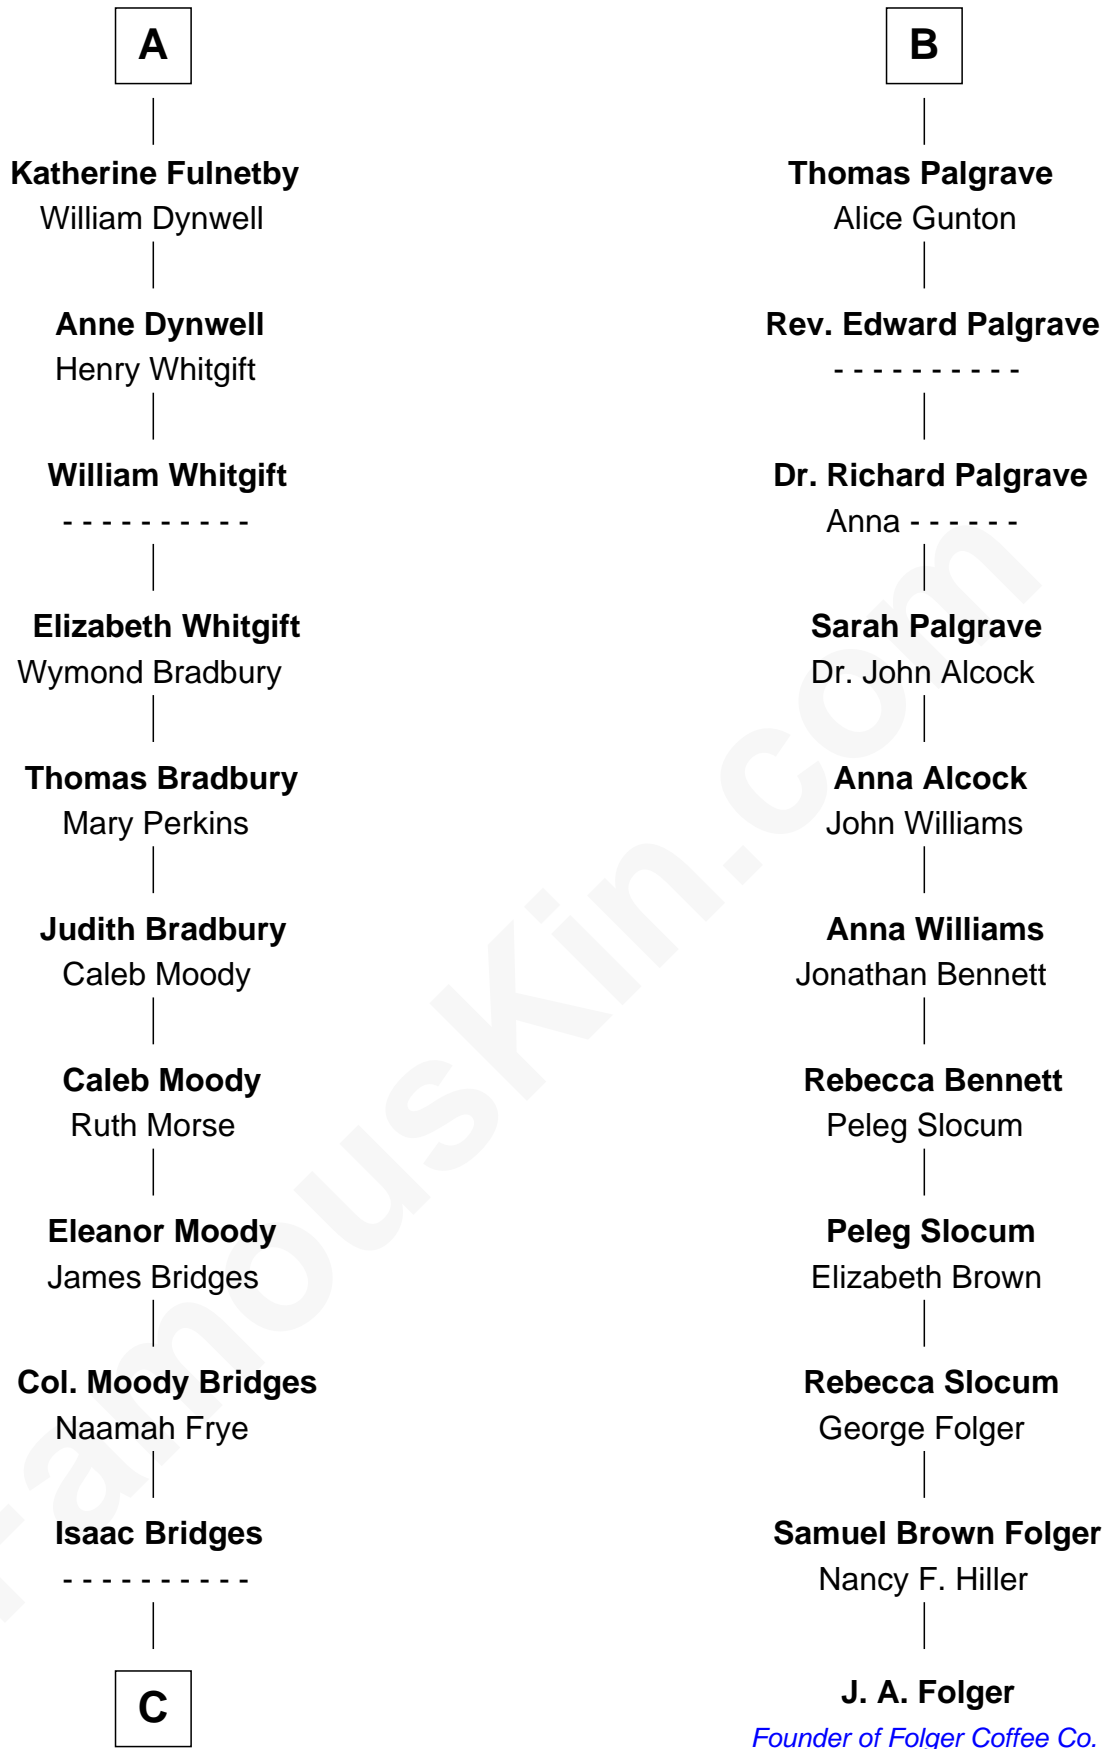

FamousKin.com

Relationship Chart of

Owen Brewster

54th Governor of Maine

17th cousin 4 times removed of

J. A. Folger

Founder of Folger Coffee Company

Bartholomew de Badlesmere

Elizabeth de Badlesmere

Sir William de Bohun

Elizabeth de Bohun

Sir Richard Fitzalan

Elizabeth Fitzalan

Sir Robert Goushill

Elizabeth Goushill

Sir Robert Wingfield

Elizabeth Wingfield

Sir William Brandon

Eleanor Brandon

John Glemham

Anne Glemham

Henry Palgrave

B

C

Owen Brewster

54th Governor of Maine

FamousKin.com