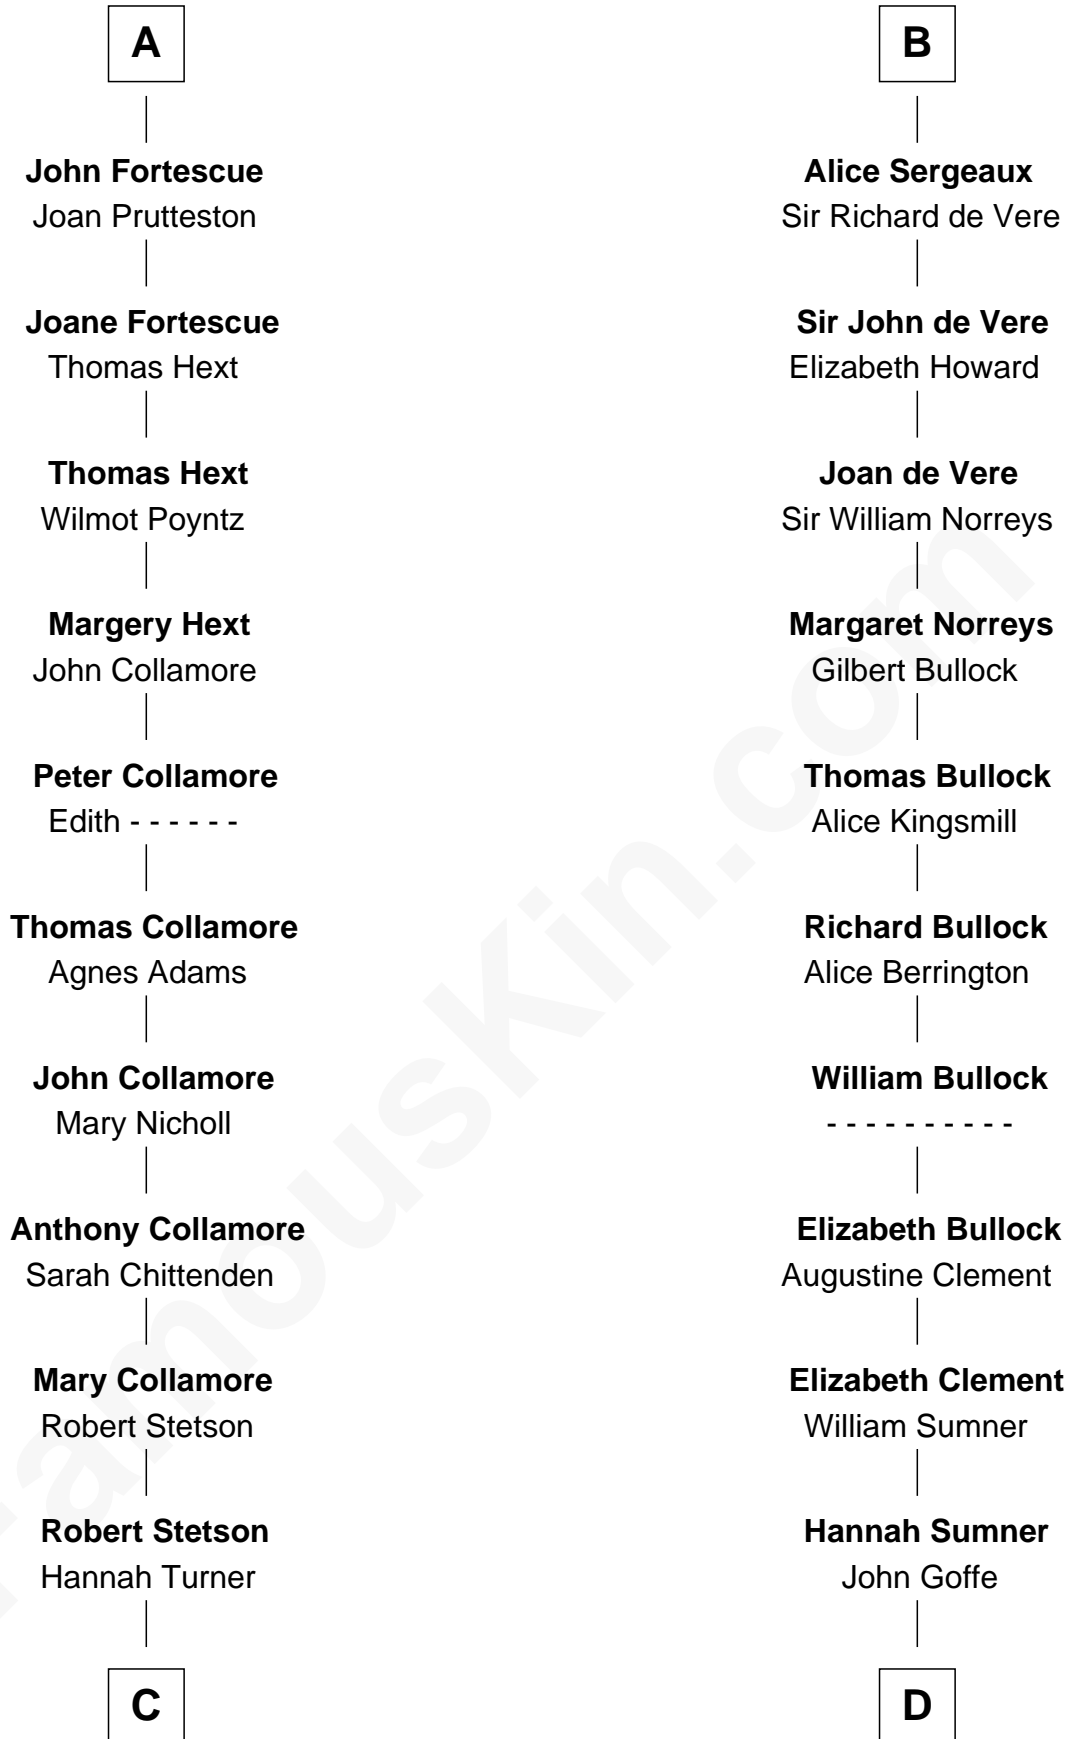

# FamousKin.com Relationship Chart of

**Owen Brewster**

*54th Governor of Maine*

19th cousin 2 times removed of

**Samuel Howard**

*Boston Tea Party Participant*

**C**

**Martha Stetson**  
Morgan Brewster

**William Brewster**  
Christina Briggs

**Abiatha B. Brewster**  
Clara Warren

**William Edmund Brewster**  
Carrie S. Bridges

**Owen Brewster**  
*54th Governor of Maine*

**D**

**William Goffe**  
Abigail Richardson

**Martha Goffe**  
Ebenezer Howard

**Samuel Howard**  
*Boston Tea Party Participant*