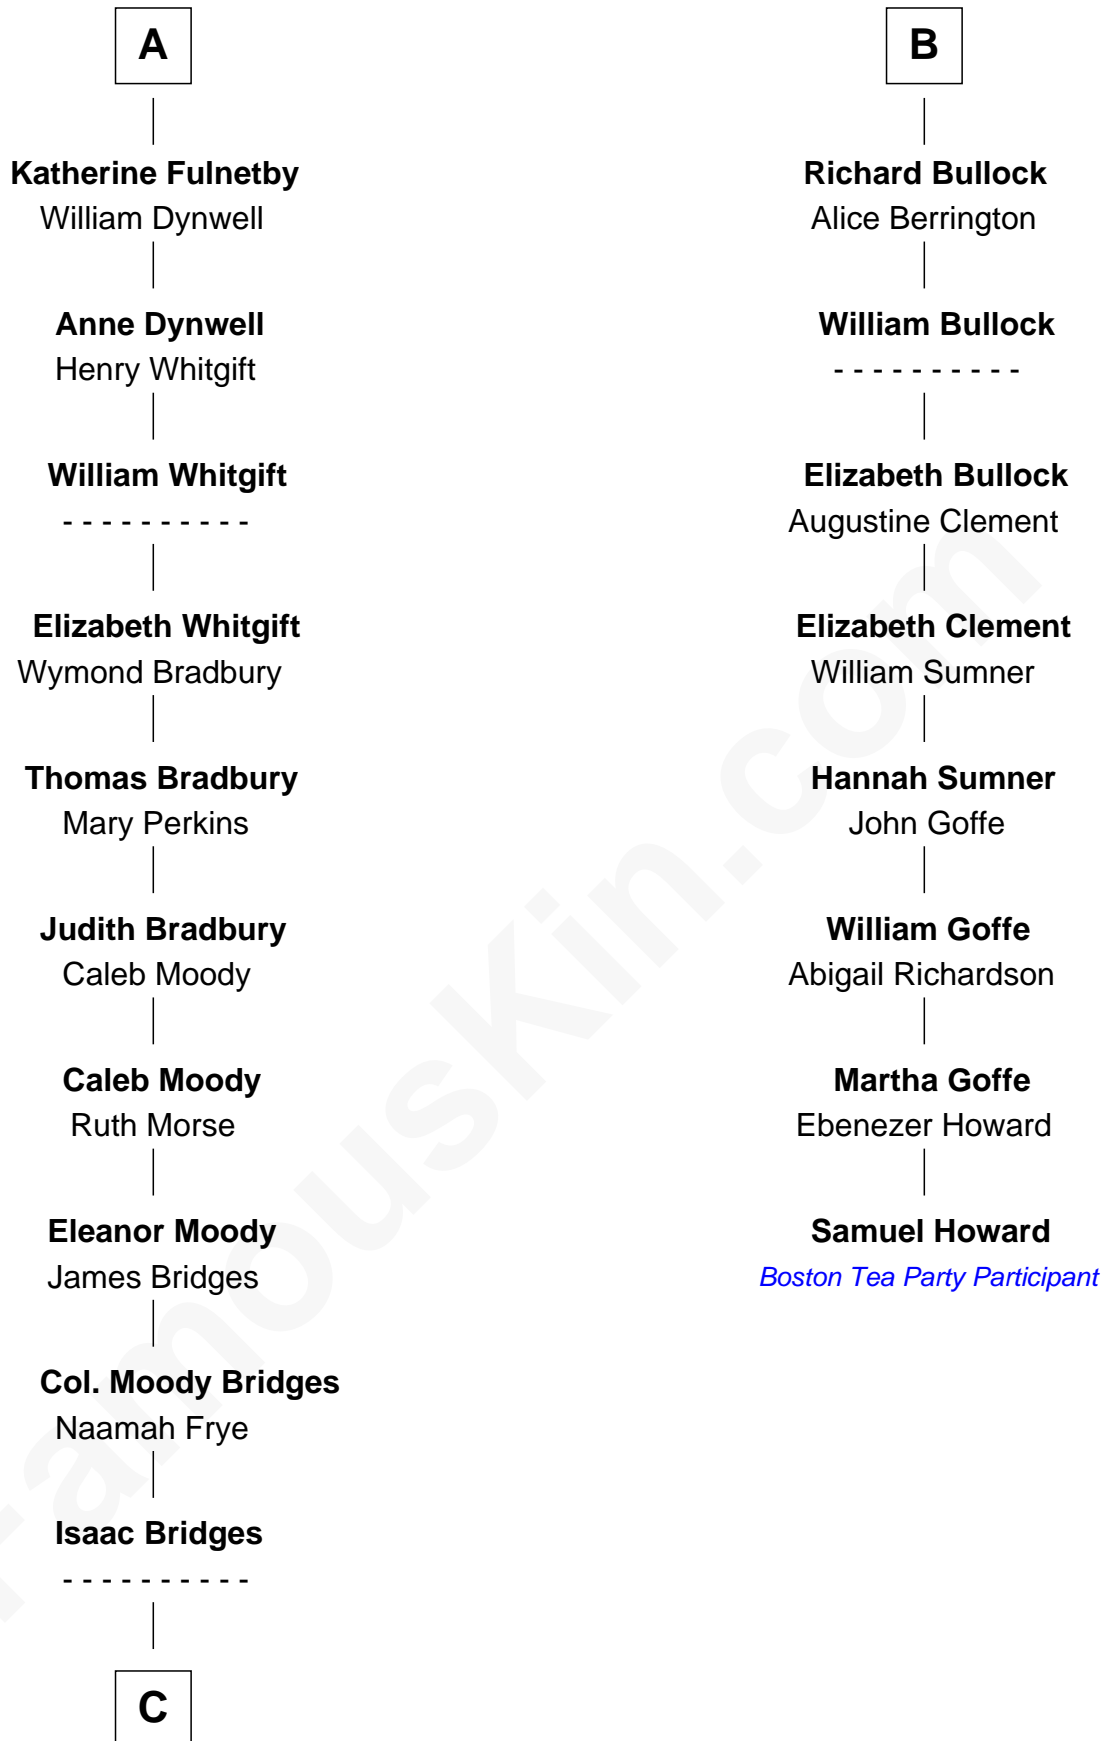

## Relationship Chart of

**Owen Brewster**

*54th Governor of Maine*

14th cousin 7 times removed of

**Samuel Howard**

*Boston Tea Party Participant*

**Bartholomew de Badlesmere**

Margaret de Clare

**Margery de Badlesmere**

Sir William de Ros

**Maud de Roos**

John de Welles

**John de Welles**

Eleanor de Mowbray

**Eudo de Welles**

Maud de Greystoke

John de Vere

**Aubrey de Vere**

Alice FitzWalter

**Sir Richard de Vere**

Alice Sergeaux

**Sir John de Vere**

Elizabeth Howard

**Joan de Vere**

Sir William Norreys

**Margaret Norreys**

Gilbert Bullock

**Thomas Bullock**

Alice Kingsmill

**B**

**C**

Abiezer Bridges