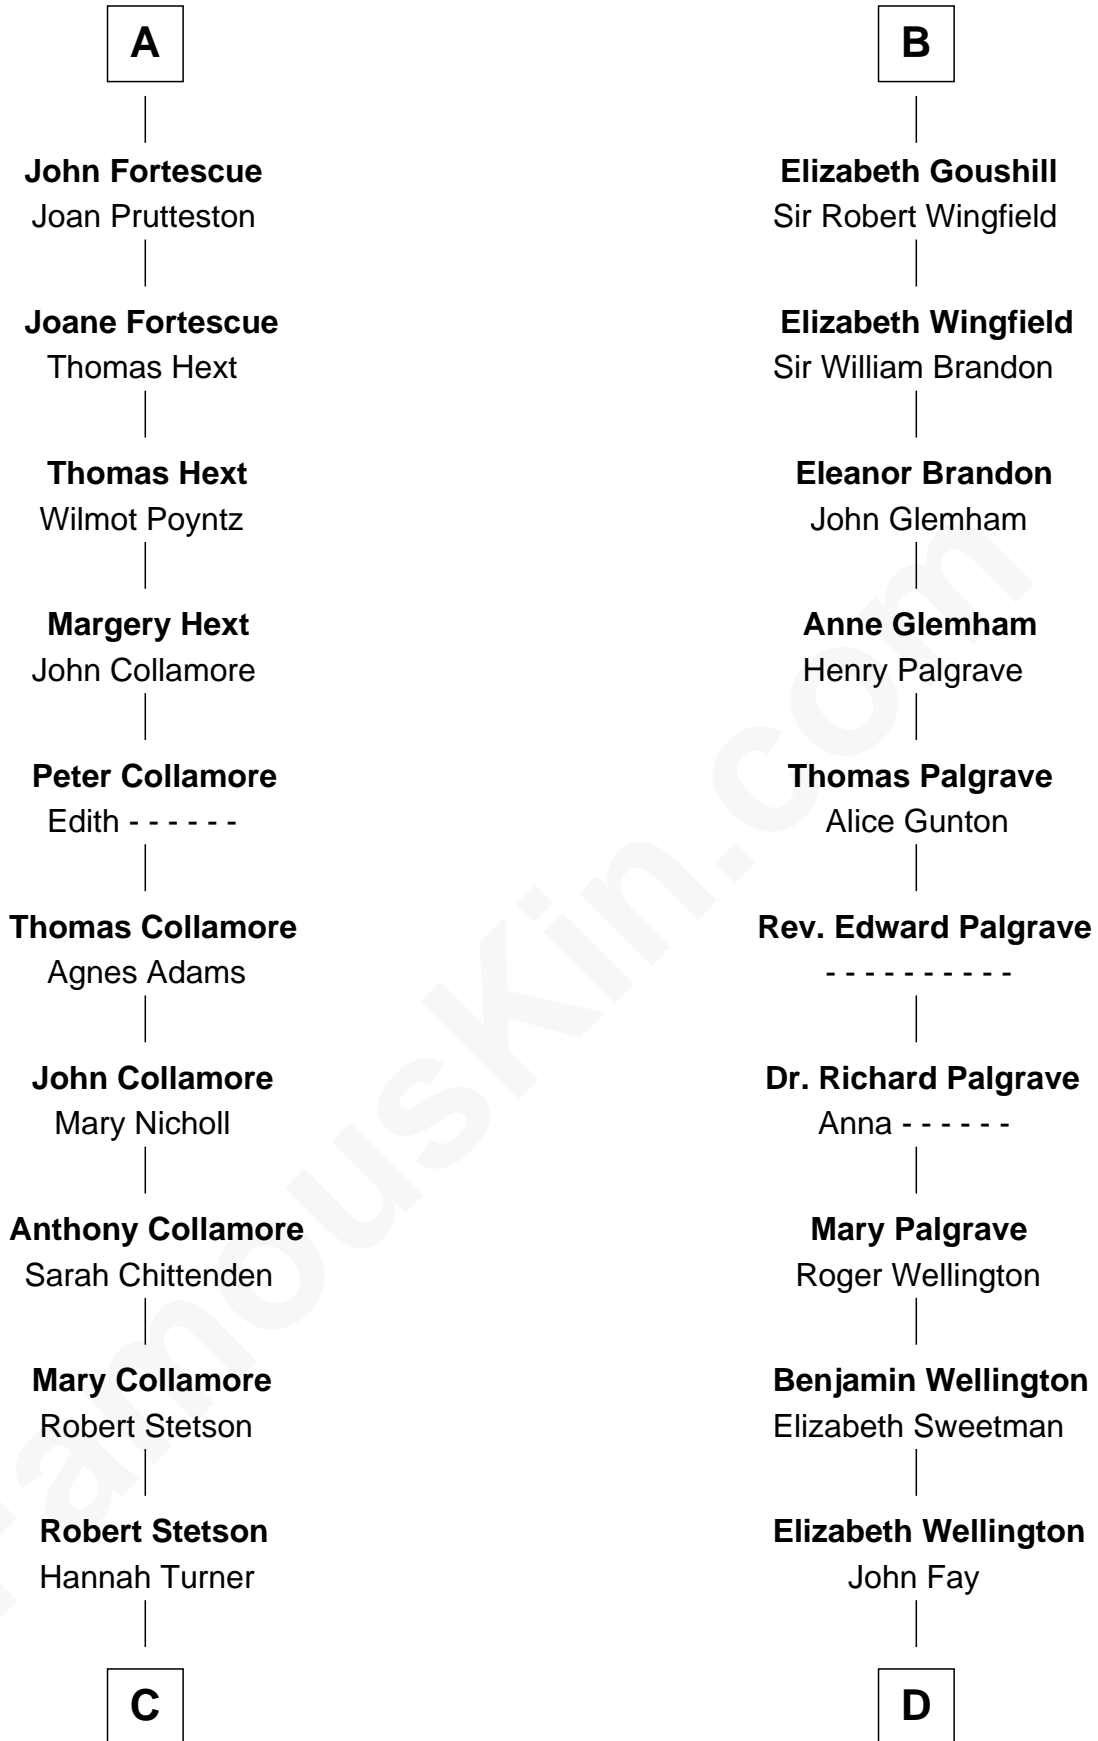

# FamousKin.com Relationship Chart of

**Owen Brewster**

*54th Governor of Maine*

19th cousin 2 times removed of

**Eli Whitney**

*Inventor of the Cotton Gin*

**Sir Geoffrey FitzPiers**

Aveline de Clare

**C**

**Martha Stetson**  
Morgan Brewster

**William Brewster**  
Christina Briggs

**Abiatha B. Brewster**  
Clara Warren

**William Edmund Brewster**  
Carrie S. Bridges

**Owen Brewster**  
*54th Governor of Maine*

**D**

**Benjamin Fay**  
Martha Miles

**Elizabeth Fay**  
Eli Whitney

**Eli Whitney**  
*Inventor of the Cotton Gin*

FamousKin.com