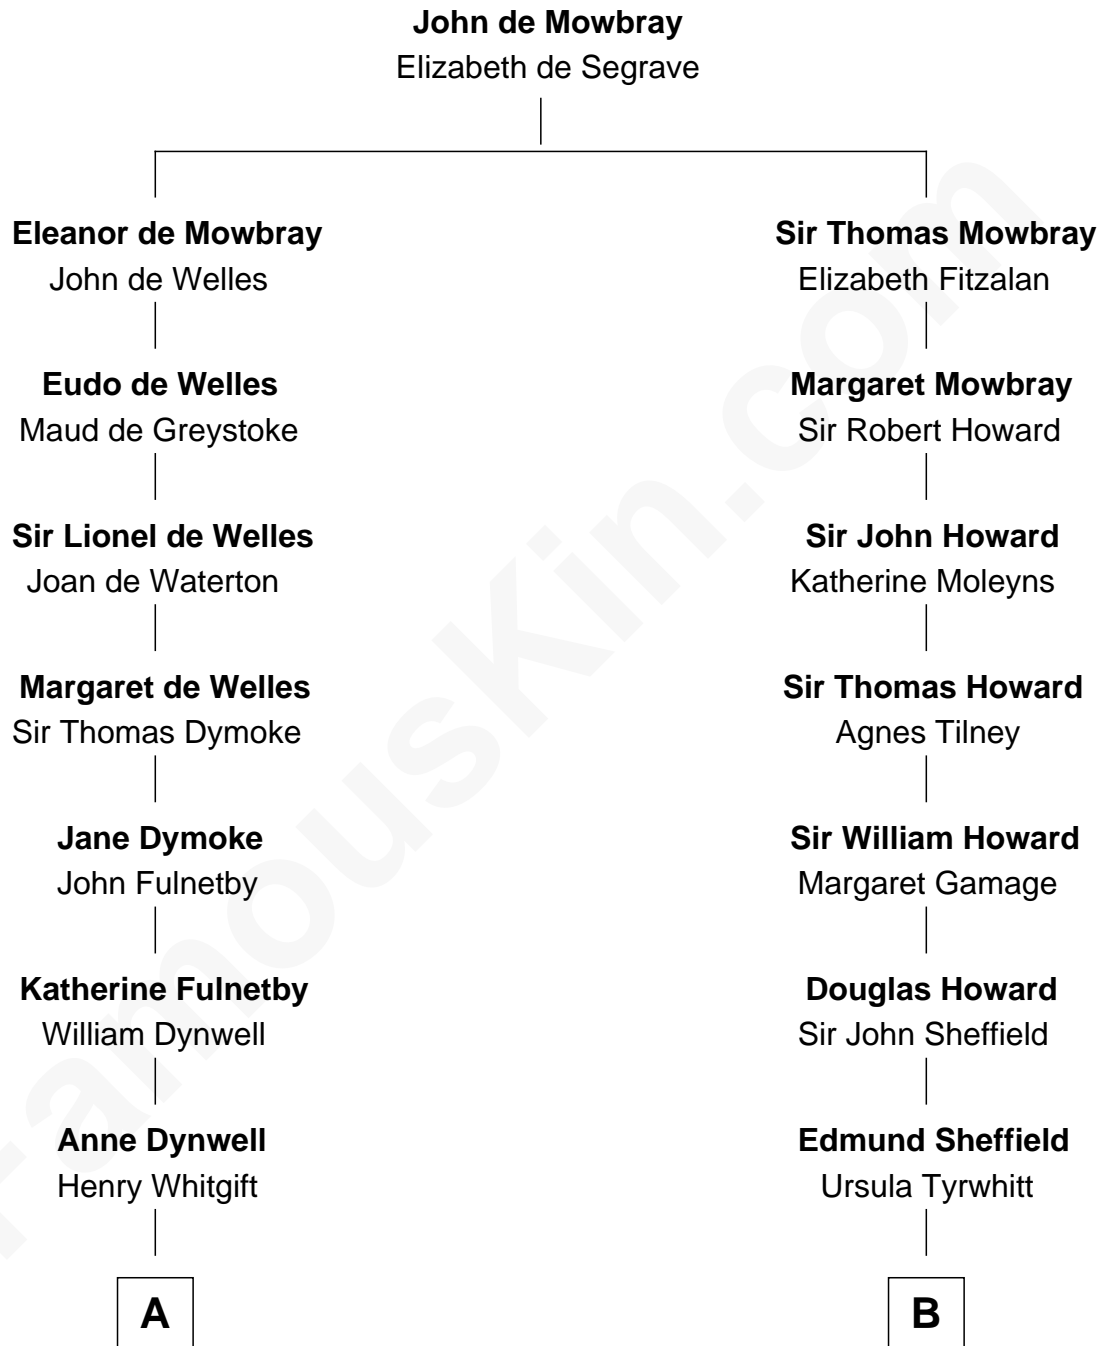

FamousKin.com Relationship Chart of

Owen Brewster

54th Governor of Maine

18th cousin 1 time removed of

Cara Delevingne

Fashion Model and Movie Actress

C

Owen W. Bridges

Lydia A. -----

Carrie S. Bridges

William Edmund Brewster

Owen Brewster

54th Governor of Maine

D

Pandora Anne Stevens

Charles Hamar Delevingne