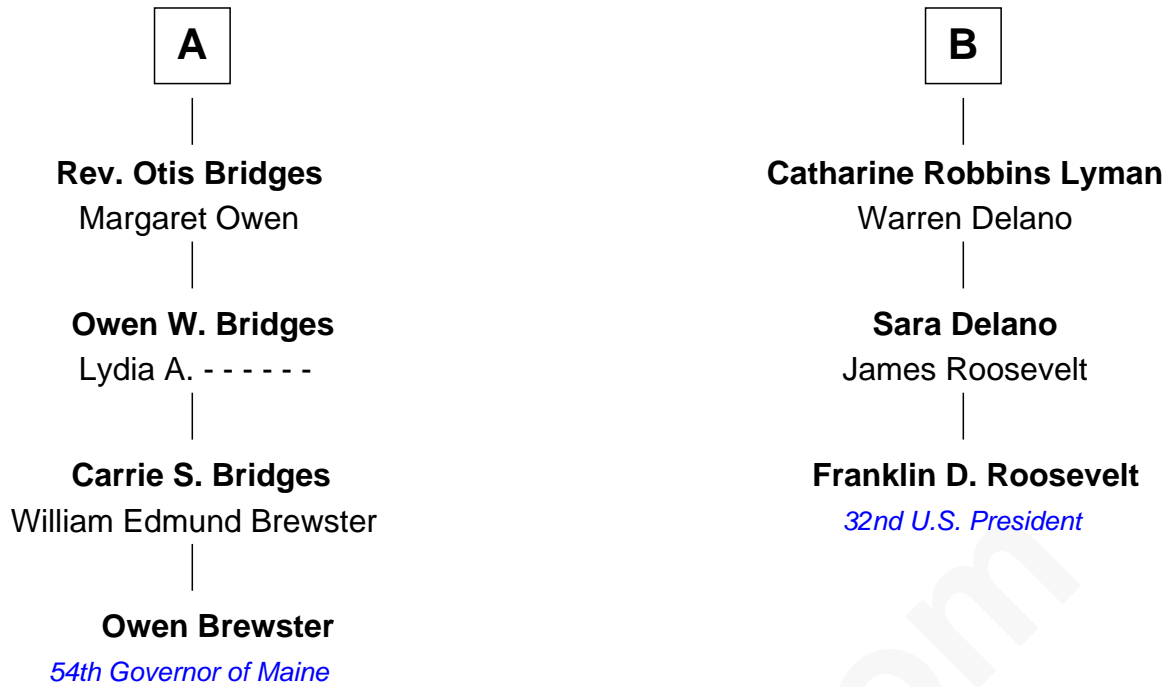

# FamousKin.com Relationship Chart of

**Owen Brewster**

*54th Governor of Maine*

9th cousin 1 time removed of

**Franklin D. Roosevelt**

*32nd U.S. President*

FamousKin.com