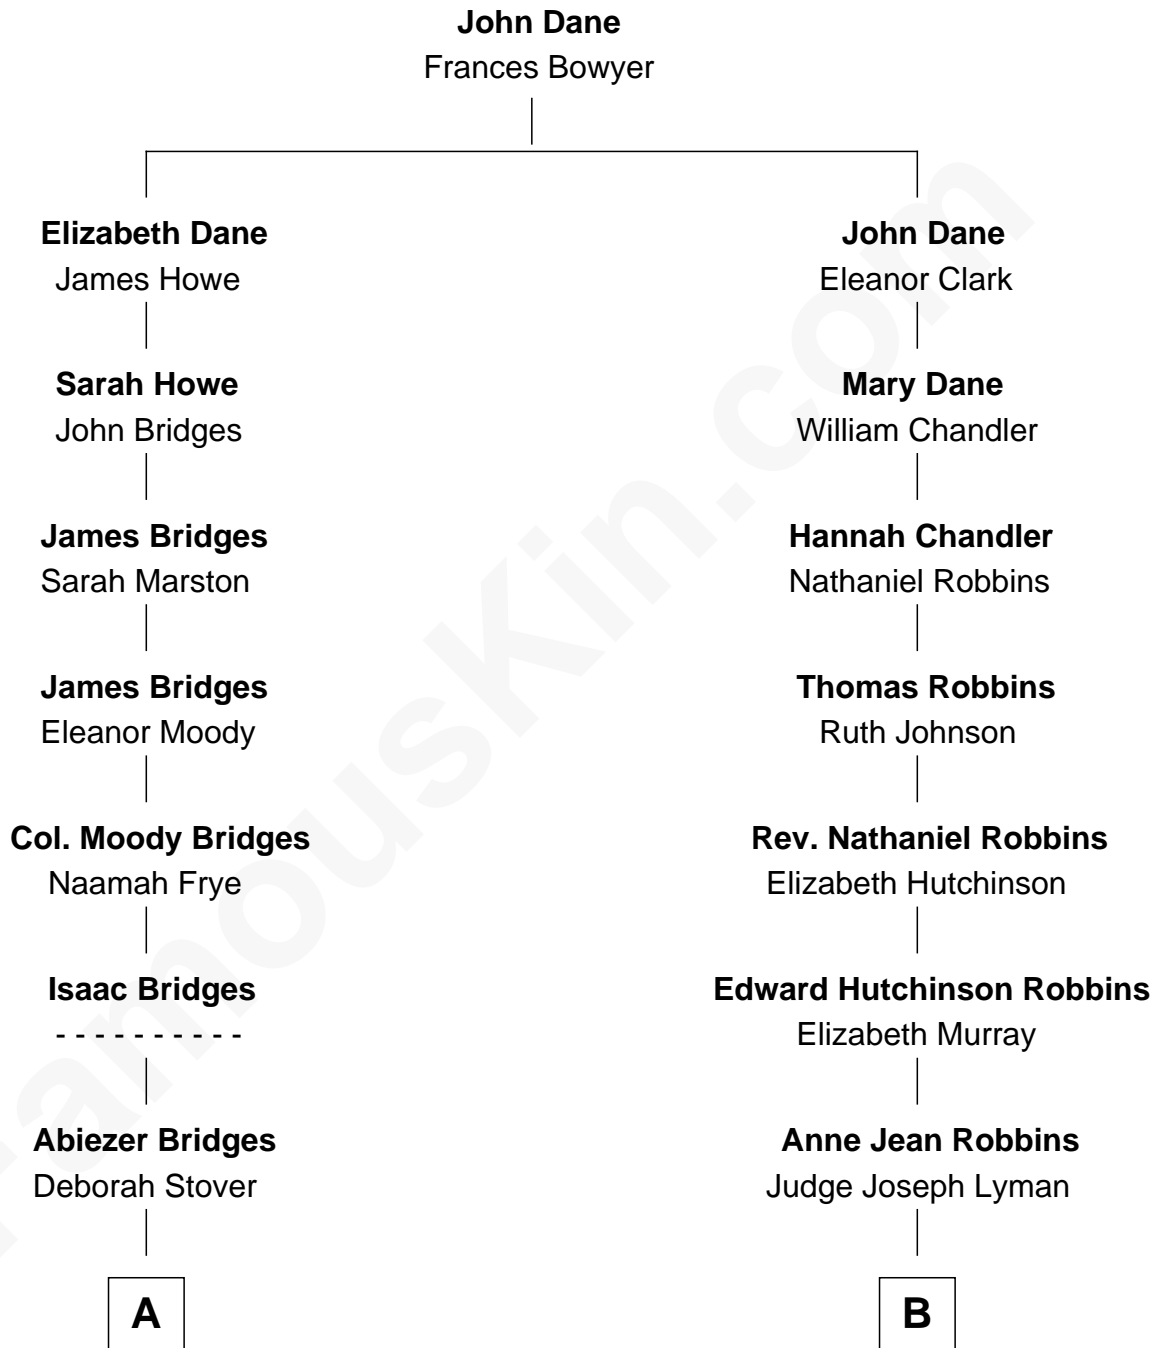

# FamousKin.com Relationship Chart of

**Owen Brewster**

*54th Governor of Maine*

9th cousin 1 time removed of

**Franklin D. Roosevelt**

*32nd U.S. President*

FamousKin.com