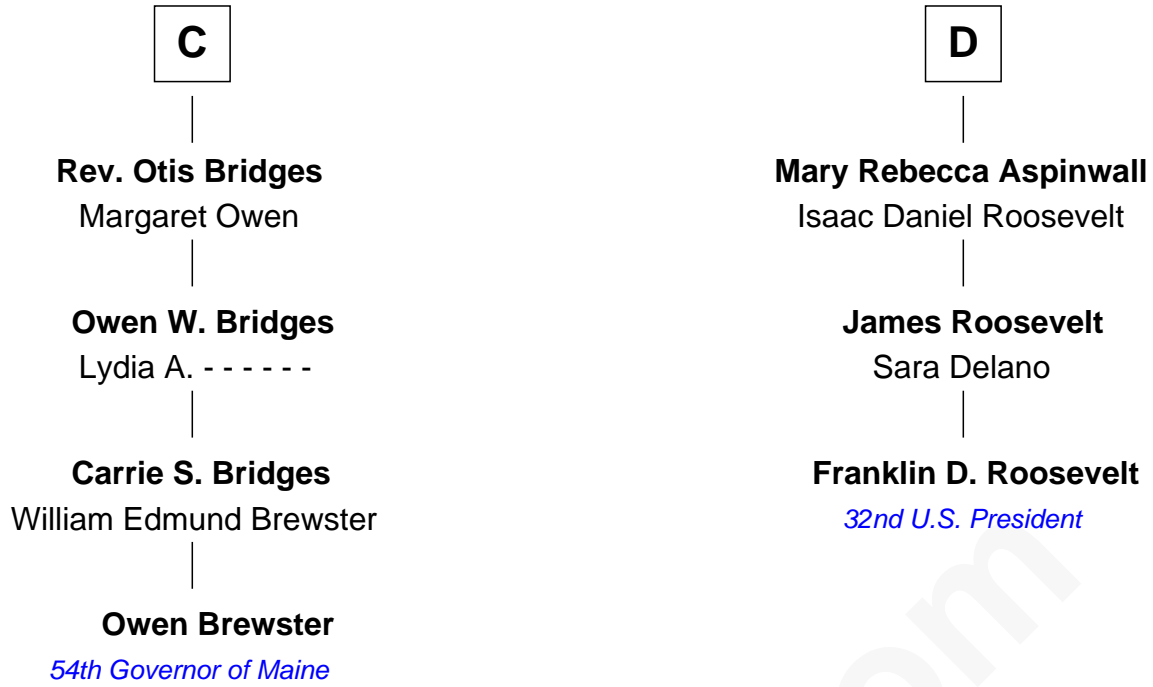

FamousKin.com Relationship Chart of

Owen Brewster

54th Governor of Maine

19th cousin 1 time removed of

Franklin D. Roosevelt

32nd U.S. President

FamousKin.com