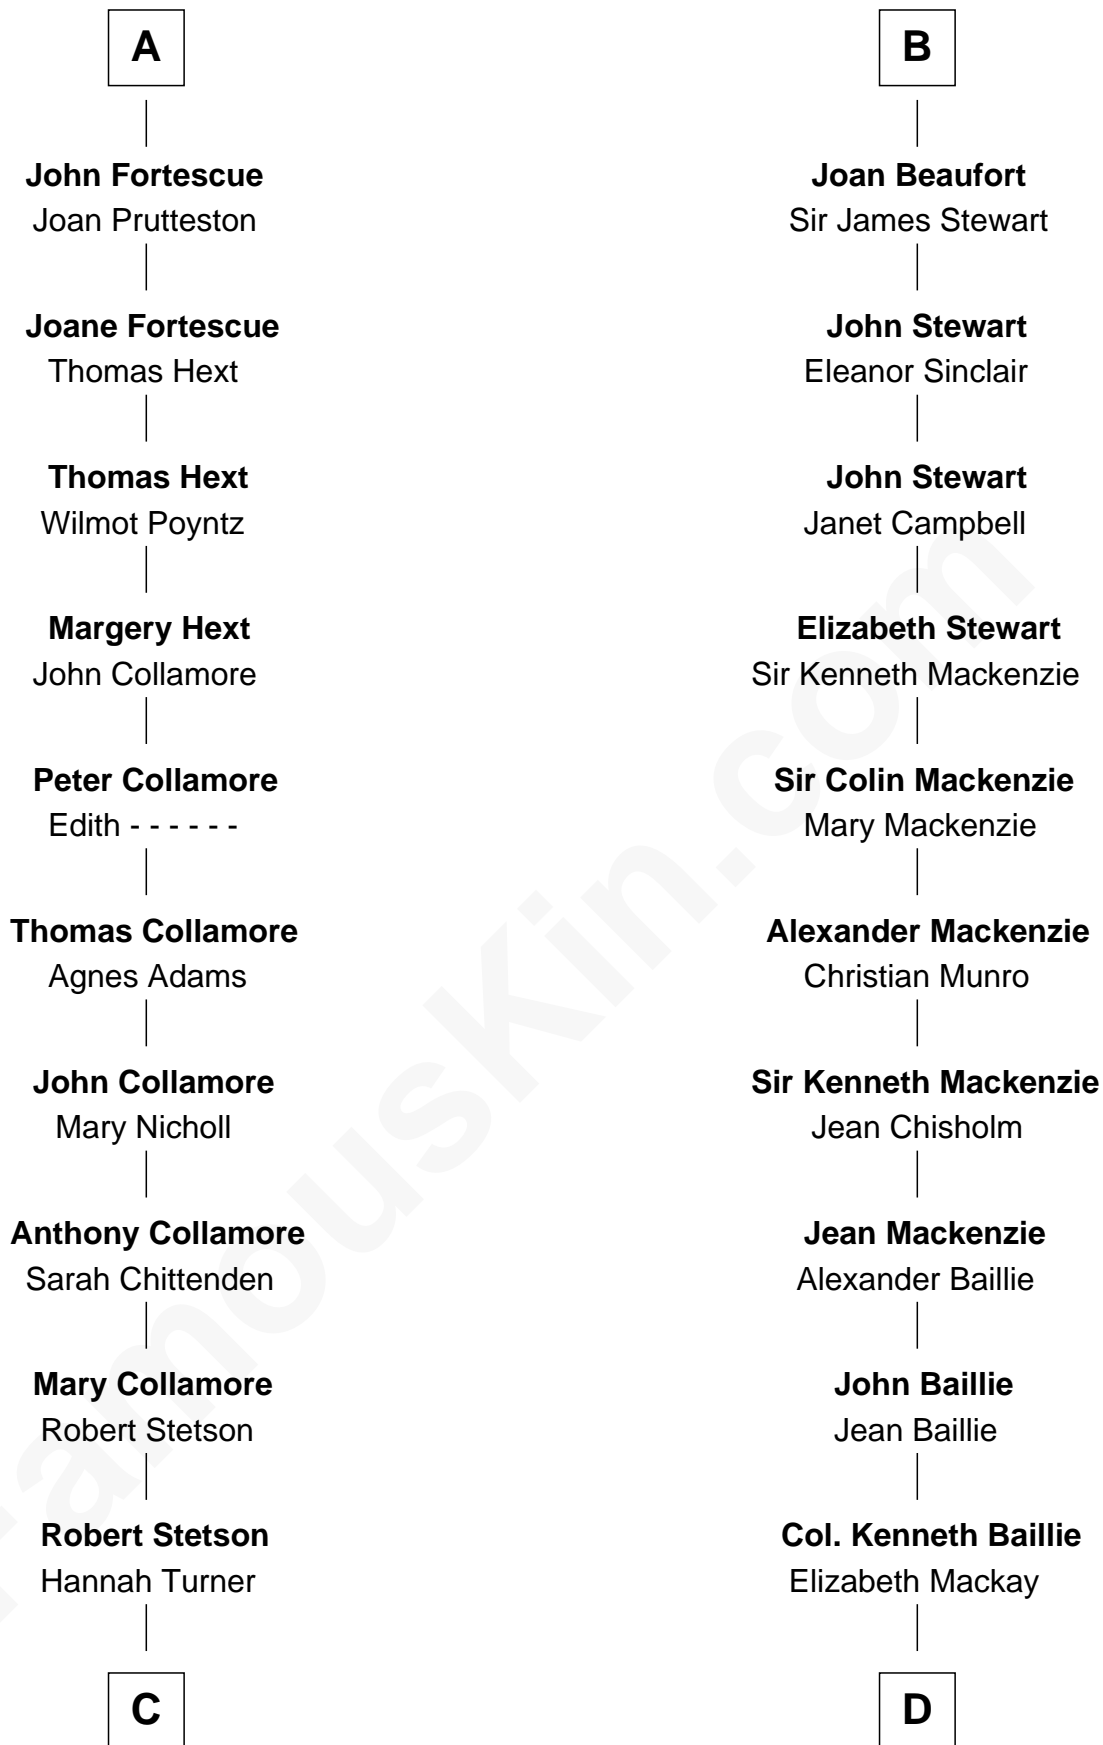

# FamousKin.com Relationship Chart of

**Owen Brewster**

*54th Governor of Maine*

21st cousin of

**Theodore Roosevelt**

*26th U.S. President*

**Sir Geoffrey FitzPiers**

Aveline de Clare

**C**

**Martha Stetson**  
Morgan Brewster

**William Brewster**  
Christina Briggs

**Abiatha B. Brewster**  
Clara Warren

**William Edmund Brewster**  
Carrie S. Bridges

**Owen Brewster**  
*54th Governor of Maine*

**D**

**Ann Elizabeth Baillie**  
Dr. John Irvine

**Anne Irvine**  
James Bulloch

**James Stephens Bulloch**  
Martha Stewart

**Martha Bulloch**  
Theodore Roosevelt

**Theodore Roosevelt**  
*26th U.S. President*