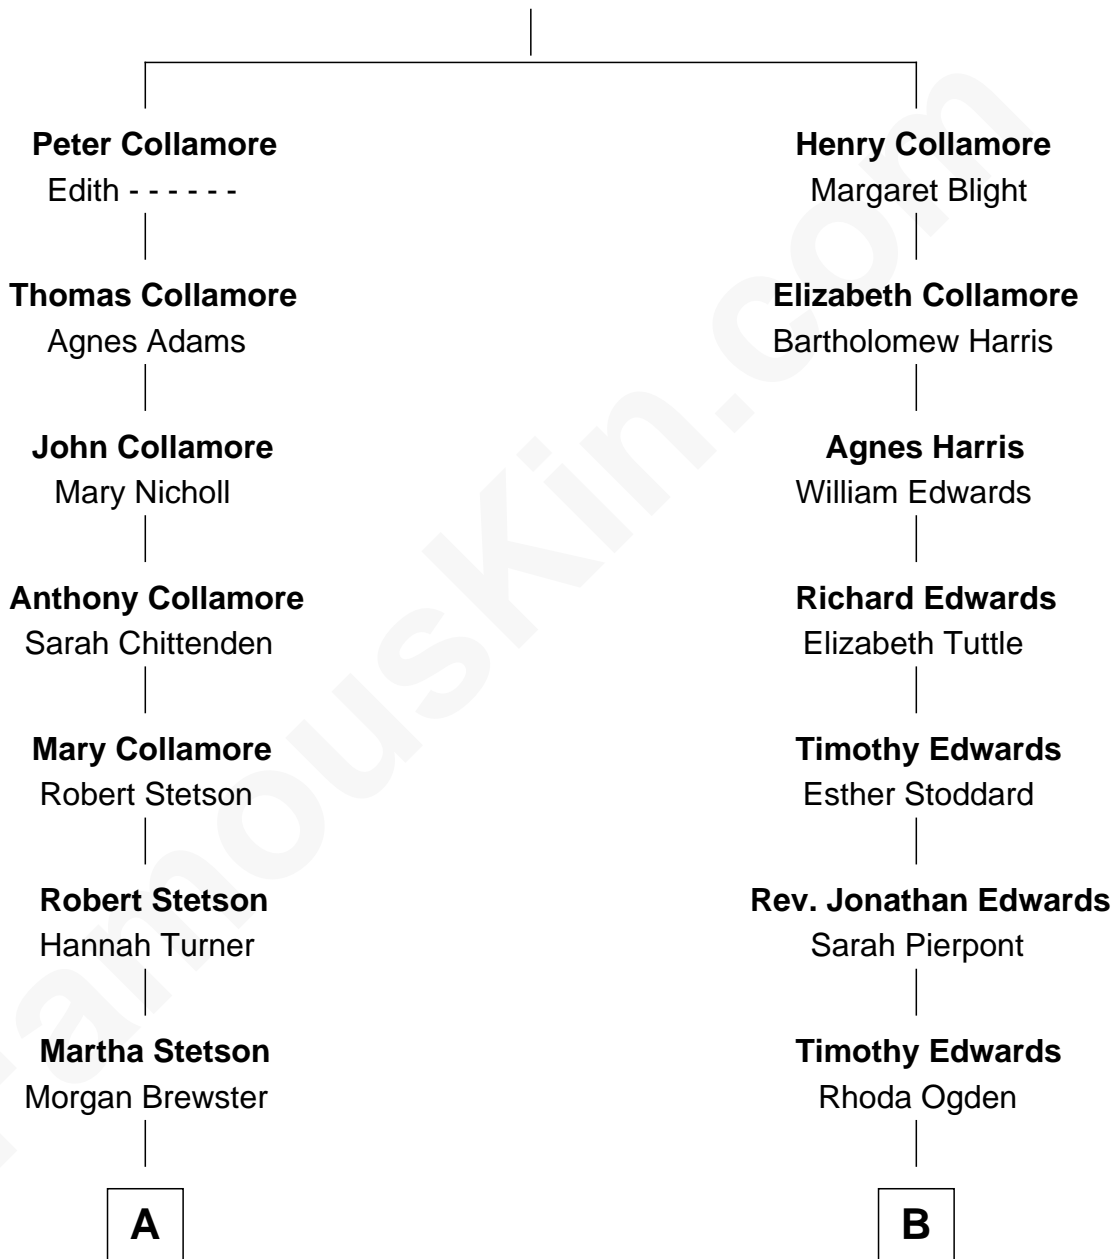

# FamousKin.com Relationship Chart of

**Owen Brewster**

*54th Governor of Maine*

10th cousin of

**Edith (Carow) Roosevelt**

*First Lady of President Theodore Roosevelt*

**John Collamore**

Margery Hext

**A**

**William Brewster**

Christina Briggs

**Abiatha B. Brewster**

Clara Warren

**William Edmund Brewster**

Carrie S. Bridges

**Owen Brewster**

*54th Governor of Maine*

**B**

**Sarah Edwards**

Daniel Tyler

**Gen. Daniel Tyler**

Emily Lee

**Gertrude Elizabeth Tyler**

Charles Carow

**Edith (Carow) Roosevelt**

*First Lady of Theodore Roosevelt*

FamousKin.com