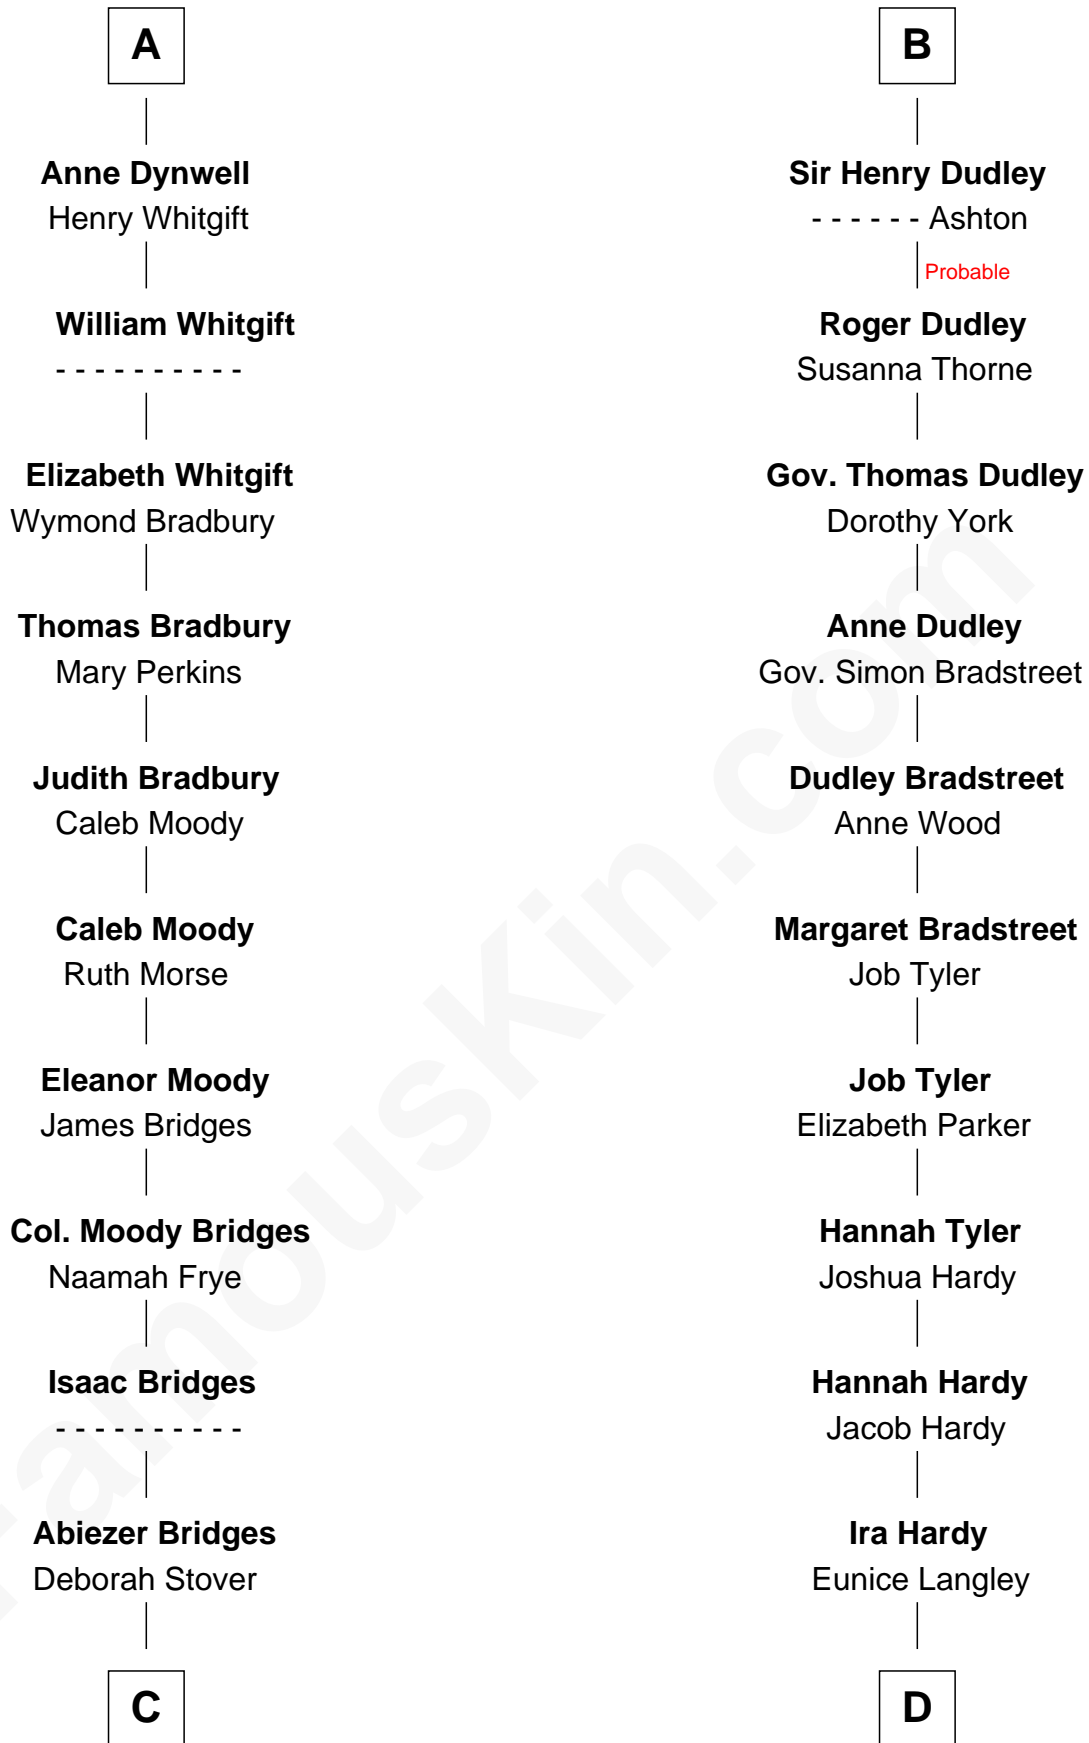

FamousKin.com Relationship Chart of

Owen Brewster

54th Governor of Maine

20th cousin 1 time removed of

James Taylor

Singer-Songwriter

Sir William de Ros
Margery de Badlesmere

C

Rev. Otis Bridges

Margaret Owen

Owen W. Bridges

Lydia A. - - - - -

Carrie S. Bridges

William Edmund Brewster

Owen Brewster

54th Governor of Maine

D

Lovercia L. Hardy

Willard Knox

Fred Charles Knox

Ruth Elizabeth Collins

Ella Angelique Knox

Henry Herman Woodard

Gertrude Arline Woodard

Dr. Isaac Montrose Taylor

James Taylor

Singer-Songwriter

FamousKin.com