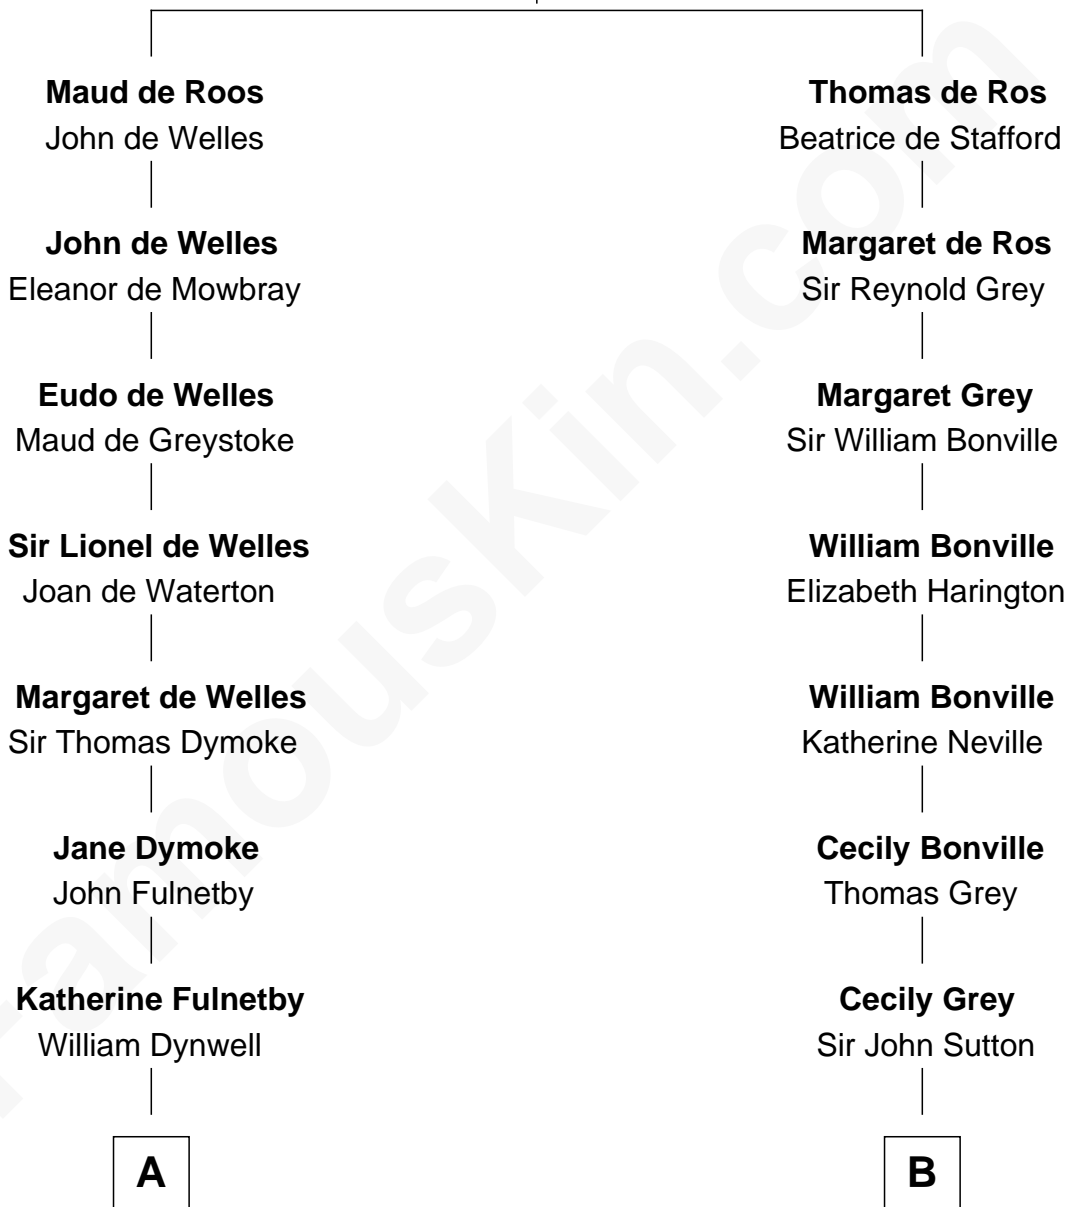

FamousKin.com Relationship Chart of

Owen Brewster

54th Governor of Maine

20th cousin 1 time removed of

James Taylor

Singer-Songwriter

Sir William de Ros
Margery de Badlesmere

C

Rev. Otis Bridges

Margaret Owen

Owen W. Bridges

Lydia A. - - - - -

Carrie S. Bridges

William Edmund Brewster

Owen Brewster

54th Governor of Maine

Dr. Isaac Montrose Taylor

James Taylor

Singer-Songwriter

FamousKin.com