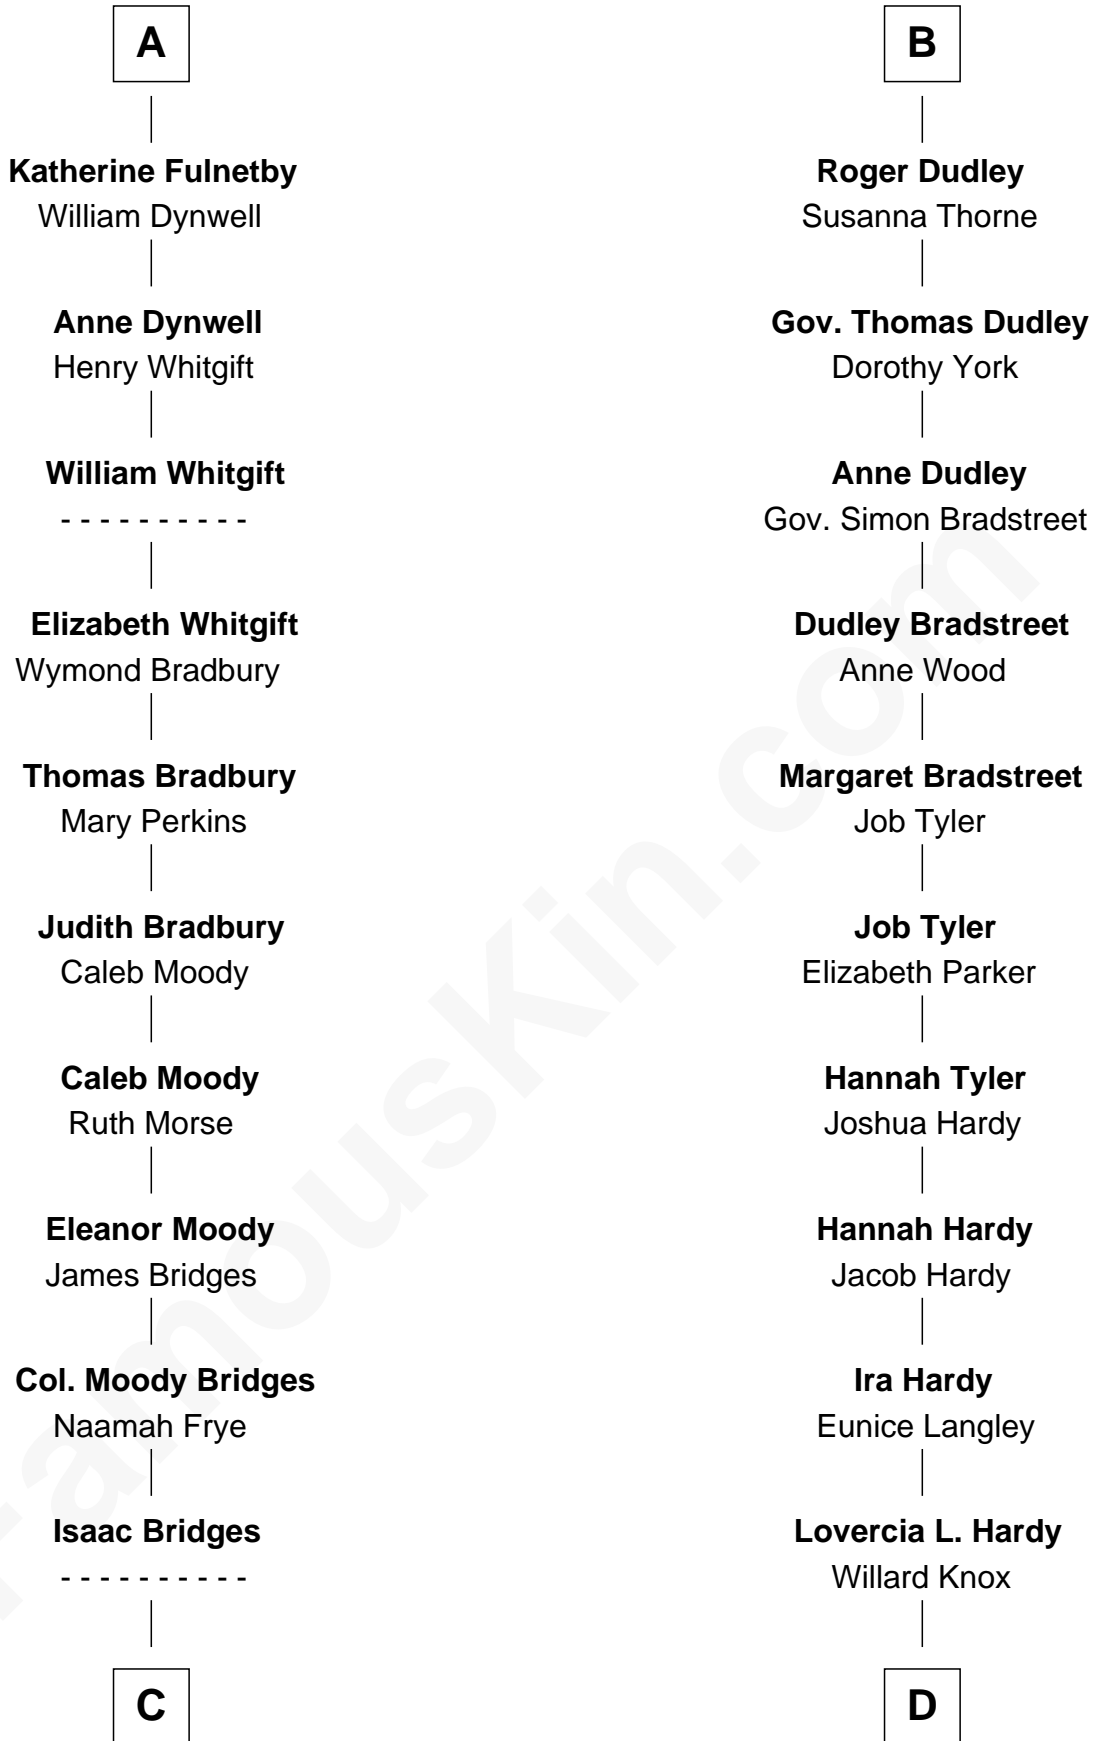

FamousKin.com Relationship Chart of

Owen Brewster

54th Governor of Maine

20th cousin 1 time removed of

James Taylor

Singer-Songwriter

Sir Maurice de Berkeley

Eve la Zouche

William Edmund Brewster

Owen Brewster

54th Governor of Maine

D

Fred Charles Knox

Ruth Elizabeth Collins

Ella Angelique Knox

Henry Herman Woodard

Gertrude Arline Woodard

Dr. Isaac Montrose Taylor

James Taylor

Singer-Songwriter

FamousKin.com