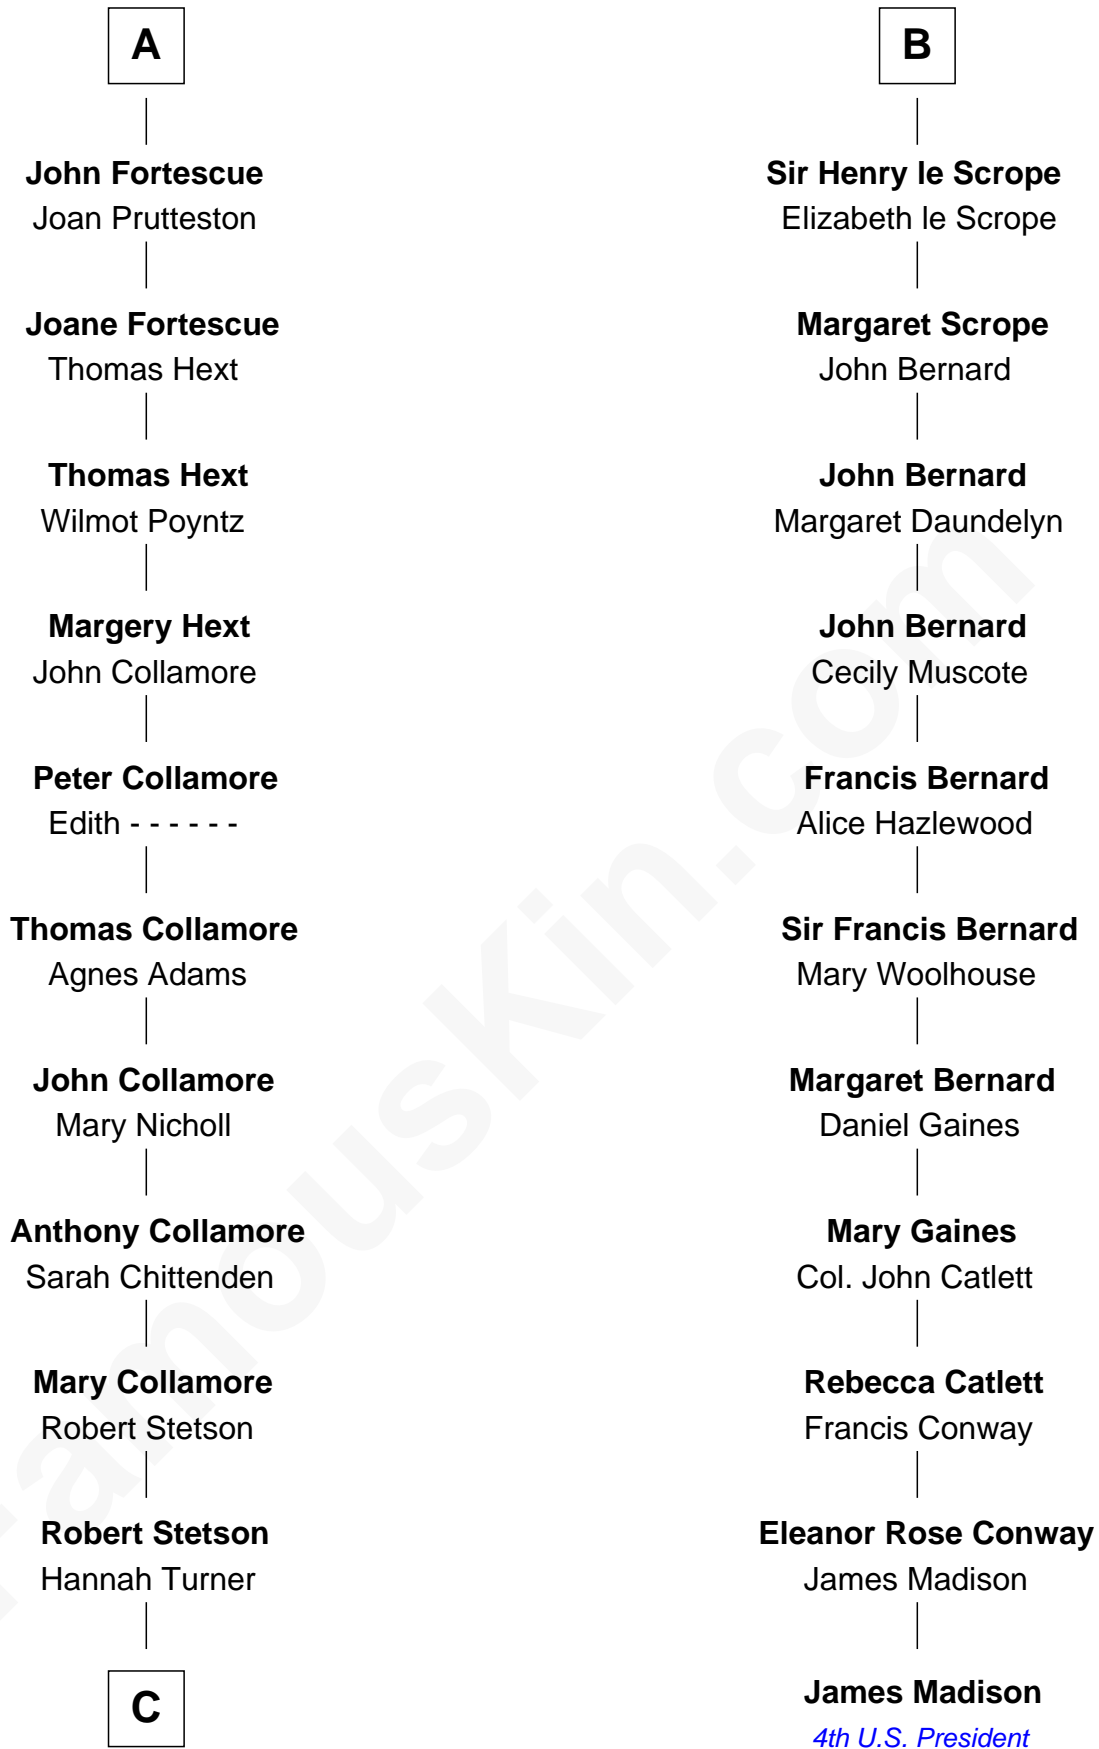

# FamousKin.com Relationship Chart of

**Owen Brewster**

*54th Governor of Maine*

17th cousin 4 times removed of

**James Madison**

*4th U.S. President*

**Sir Geoffrey FitzPiers**

Aveline de Clare

**C**

—  
**Martha Stetson**  
Morgan Brewster

—  
**William Brewster**  
Christina Briggs

—  
**Abiatha B. Brewster**  
Clara Warren

—  
**William Edmund Brewster**  
Carrie S. Bridges

—  
**Owen Brewster**  
*54th Governor of Maine*

FamousKin.com