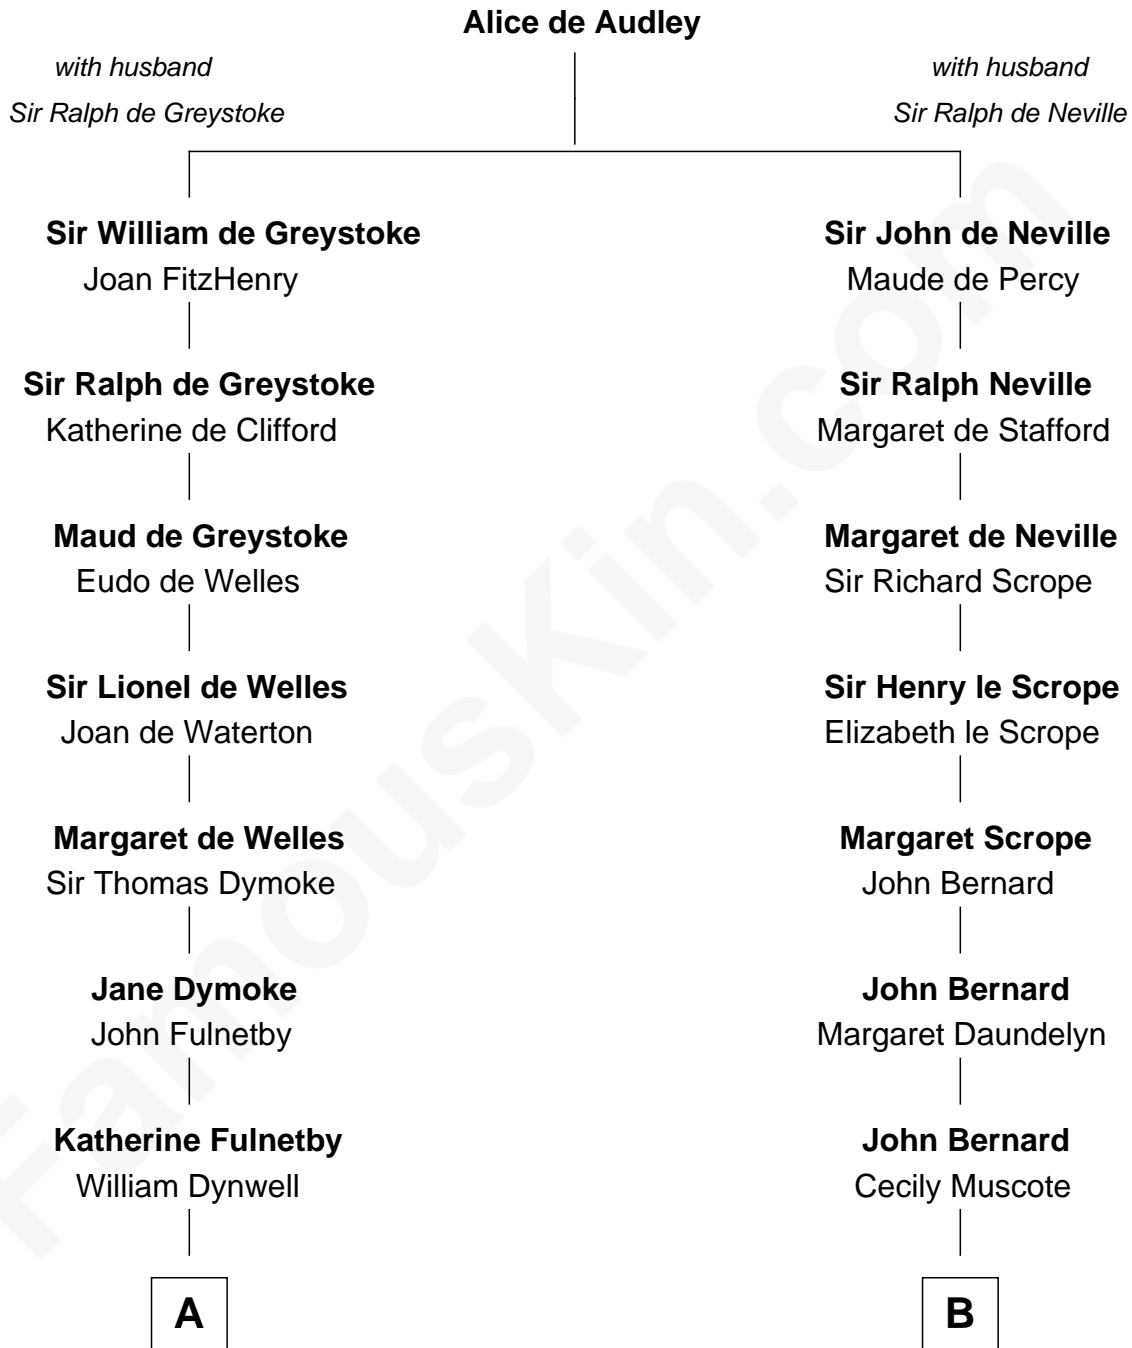

# FamousKin.com Relationship Chart of

**Owen Brewster**

*54th Governor of Maine*

13th cousin 7 times removed of

**James Madison**

*4th U.S. President*

FamousKin.com