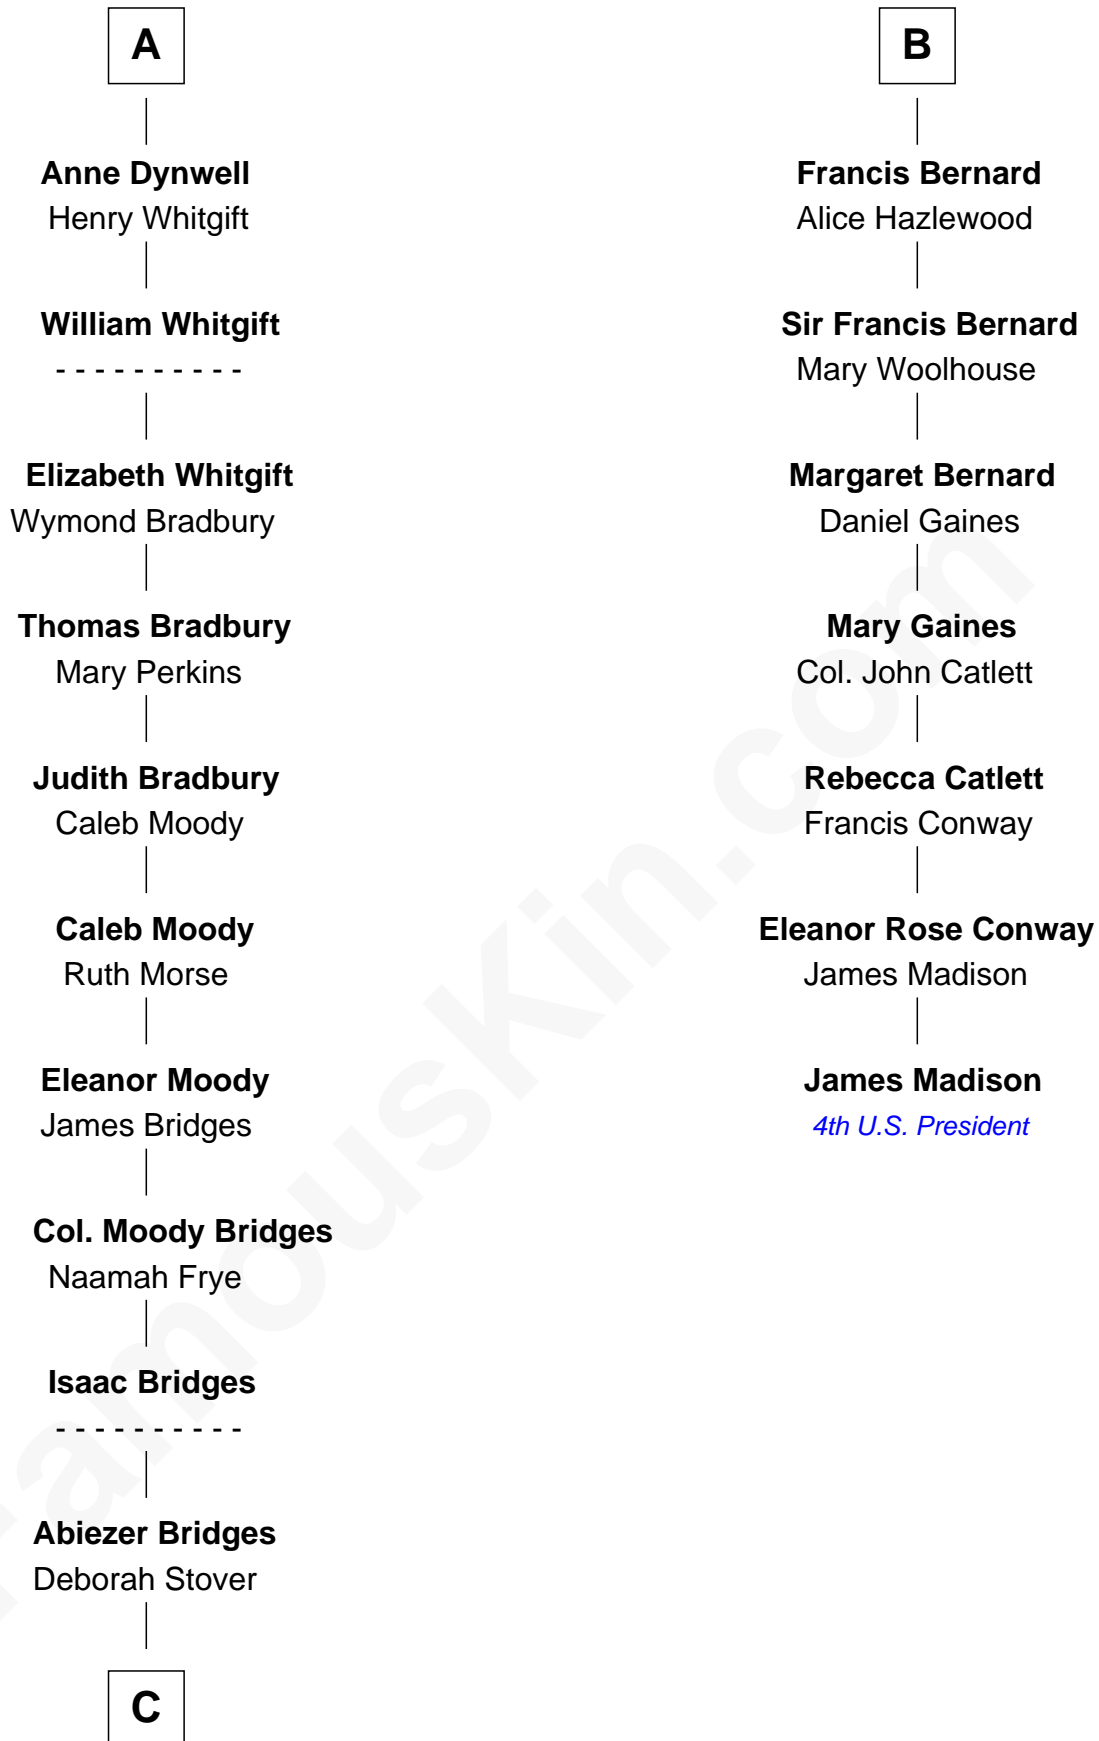

# FamousKin.com Relationship Chart of

**Owen Brewster**

*54th Governor of Maine*

13th cousin 7 times removed of

**James Madison**

*4th U.S. President*

FamousKin.com