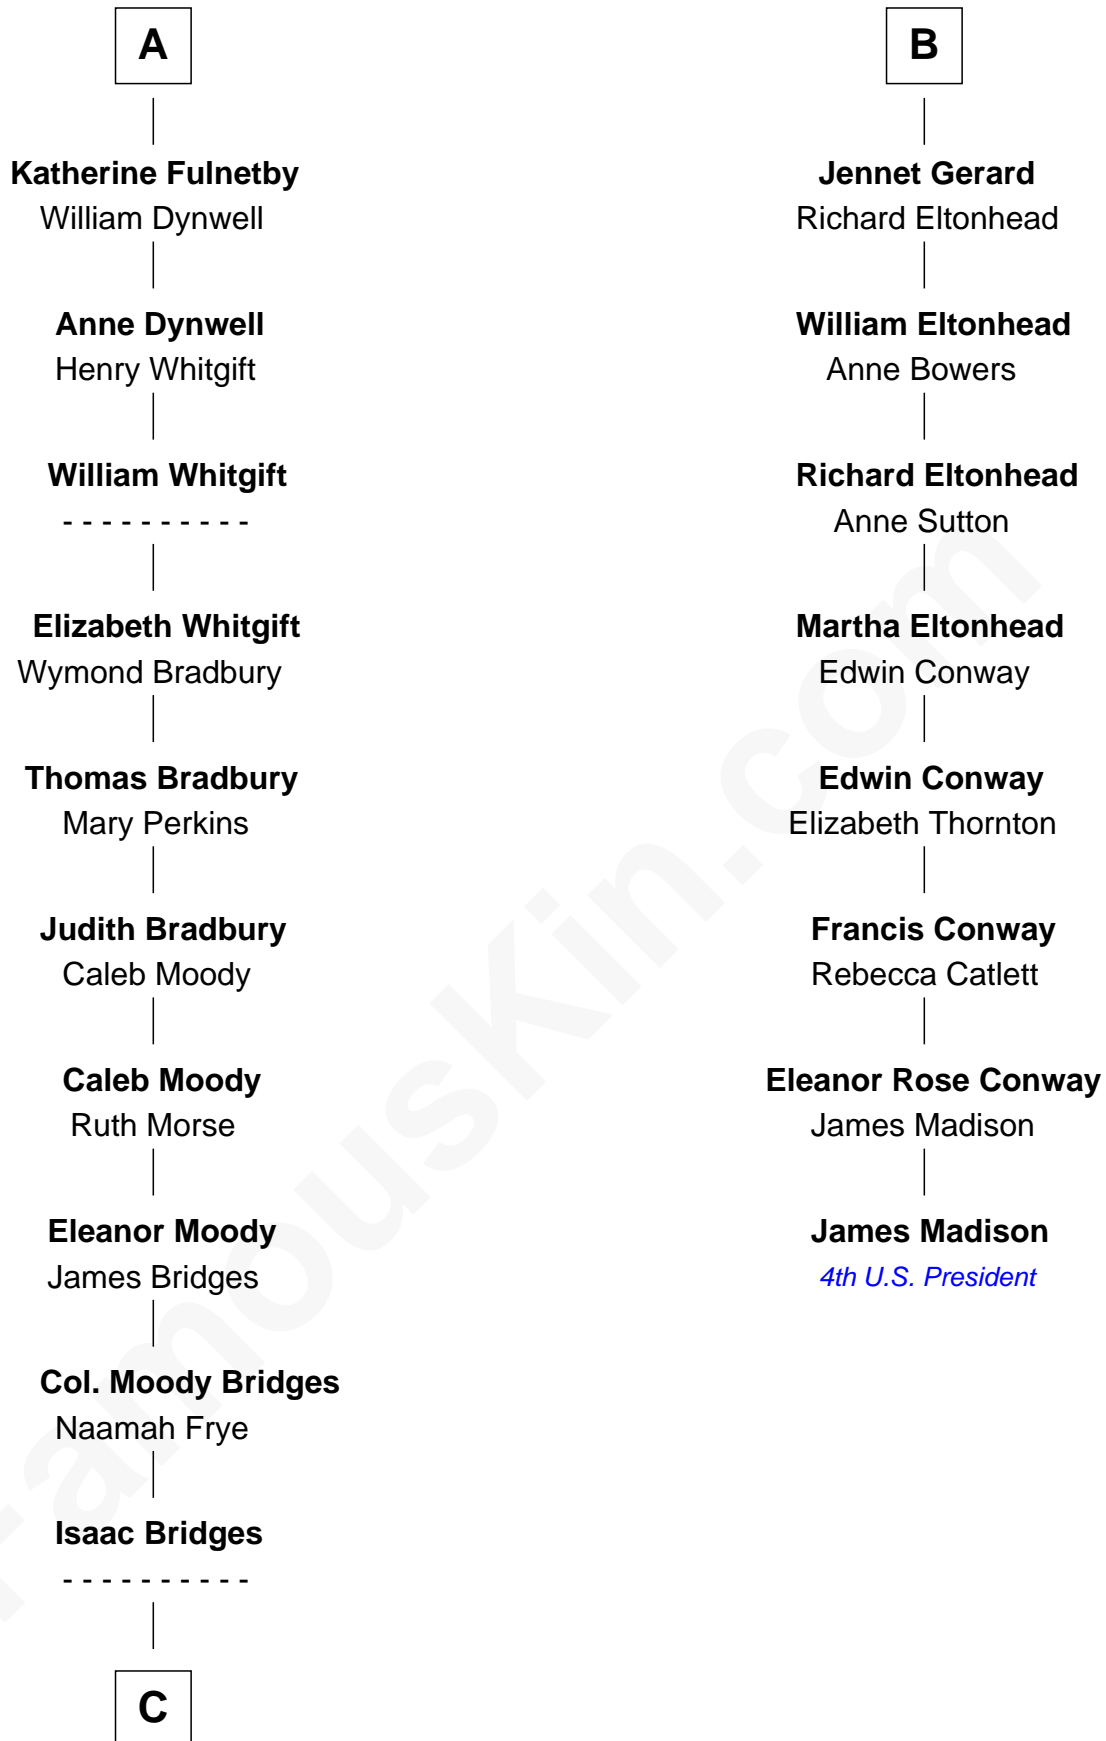

FamousKin.com Relationship Chart of

Owen Brewster

54th Governor of Maine

14th cousin 7 times removed of

James Madison

4th U.S. President

Henry Plantagenet

Maud de Chaworth

William Edmund Brewster

Owen Brewster

54th Governor of Maine

FamousKin.com