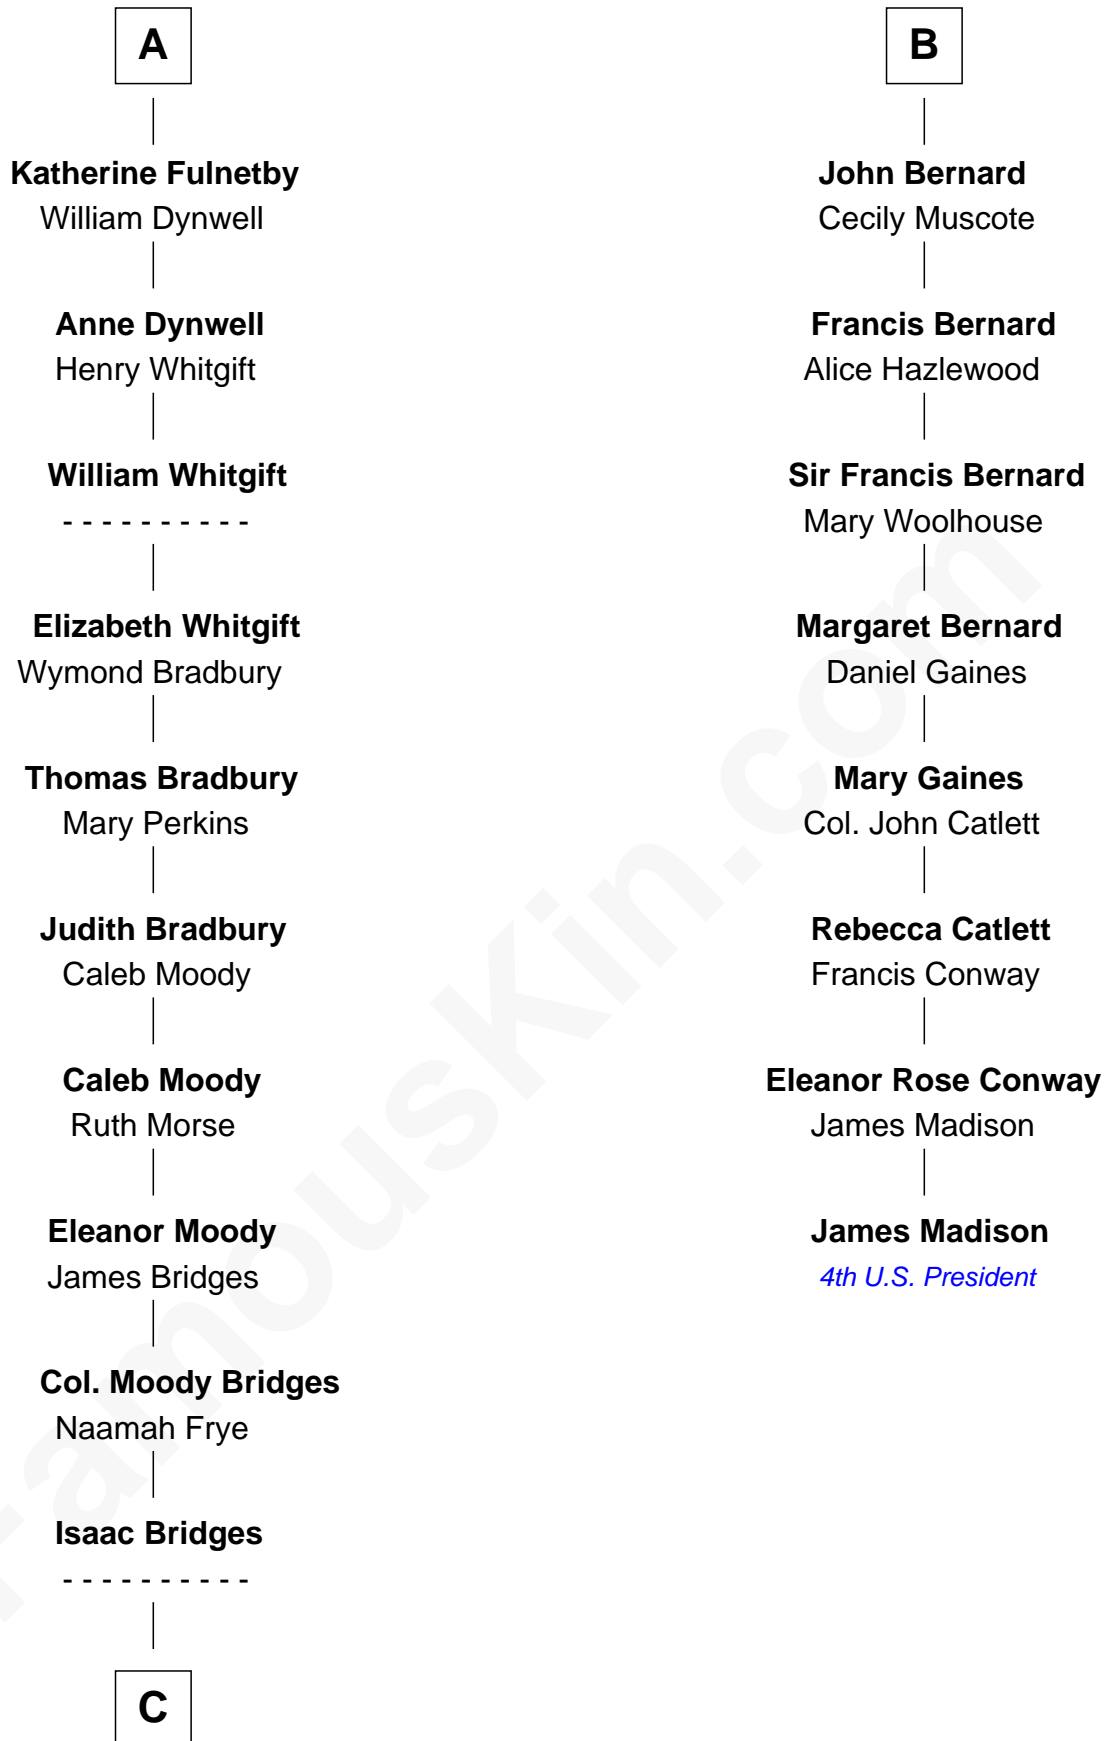

# FamousKin.com Relationship Chart of

**Owen Brewster**

*54th Governor of Maine*

14th cousin 7 times removed of

**James Madison**

*4th U.S. President*

**Sir William le Scrope**  
Constance of Newsham

**Sir Geoffrey le Scrope**

Sir Philip Dymoke

**Sir Thomas Dymoke**

Margaret de Welles

**Jane Dymoke**

John Fulnetby

**A**

**Sir Henry le Scrope**

Margaret - - - - -

**Sir Richard Scrope**

Blanche de la Pole

**Roger Scrope**

Margaret Tiptoft

**Sir Richard Scrope**

Margaret de Neville

**Sir Henry le Scrope**

Elizabeth le Scrope

**Margaret Scrope**

John Bernard

**John Bernard**

Margaret Daundelyn

**B**

**C**

Abiezer Bridges

Deborah Stover