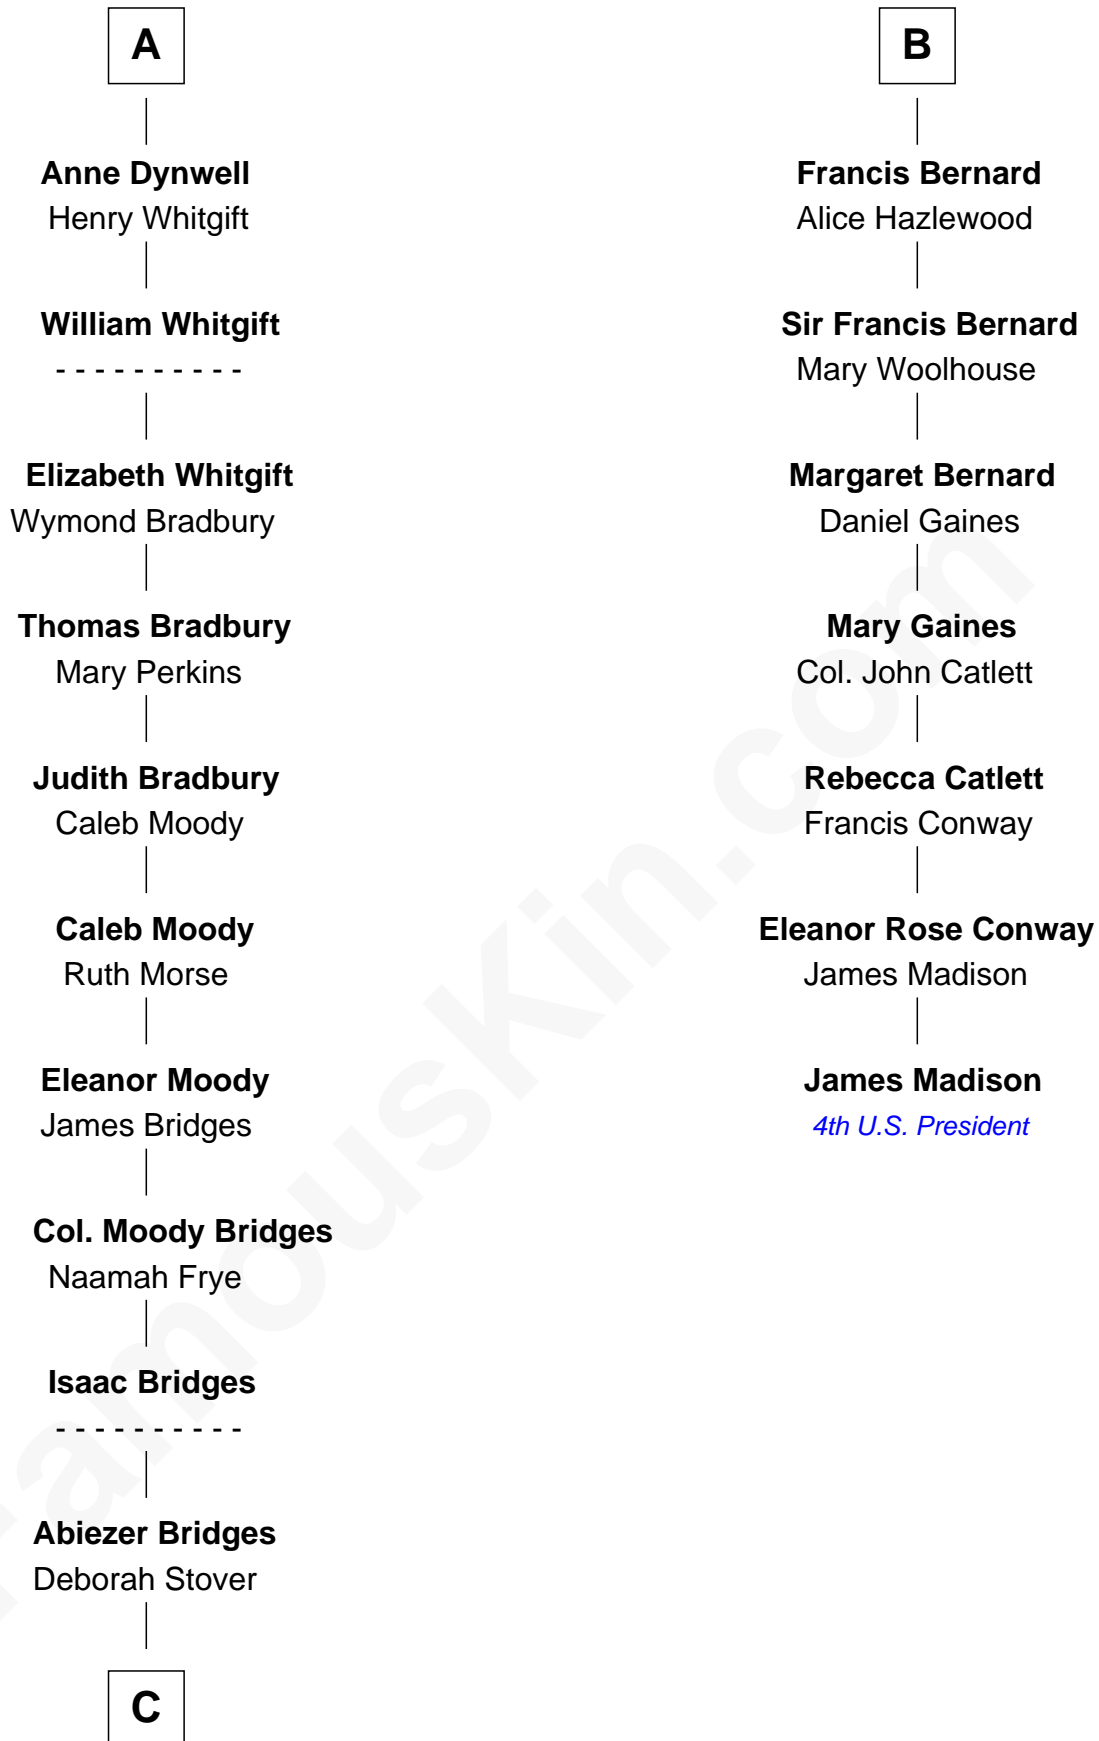

# FamousKin.com Relationship Chart of

**Owen Brewster**

*54th Governor of Maine*

13th cousin 7 times removed of

**James Madison**

*4th U.S. President*

**Sir Henry de Percy**

Idoine de Clifford

FamousKin.com