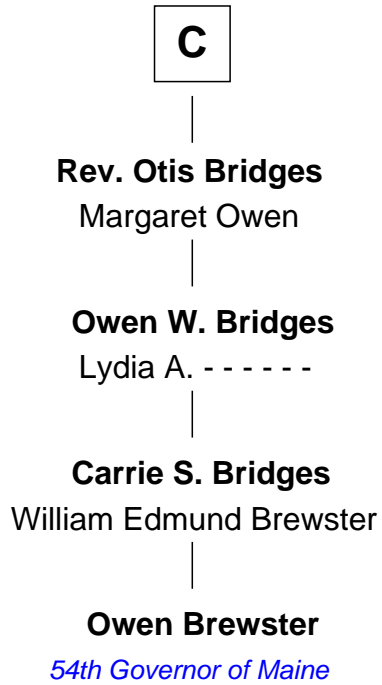

# FamousKin.com Relationship Chart of

**Owen Brewster**

*54th Governor of Maine*

13th cousin 7 times removed of

**James Madison**

*4th U.S. President*

**Sir Henry de Percy**

Idoine de Clifford