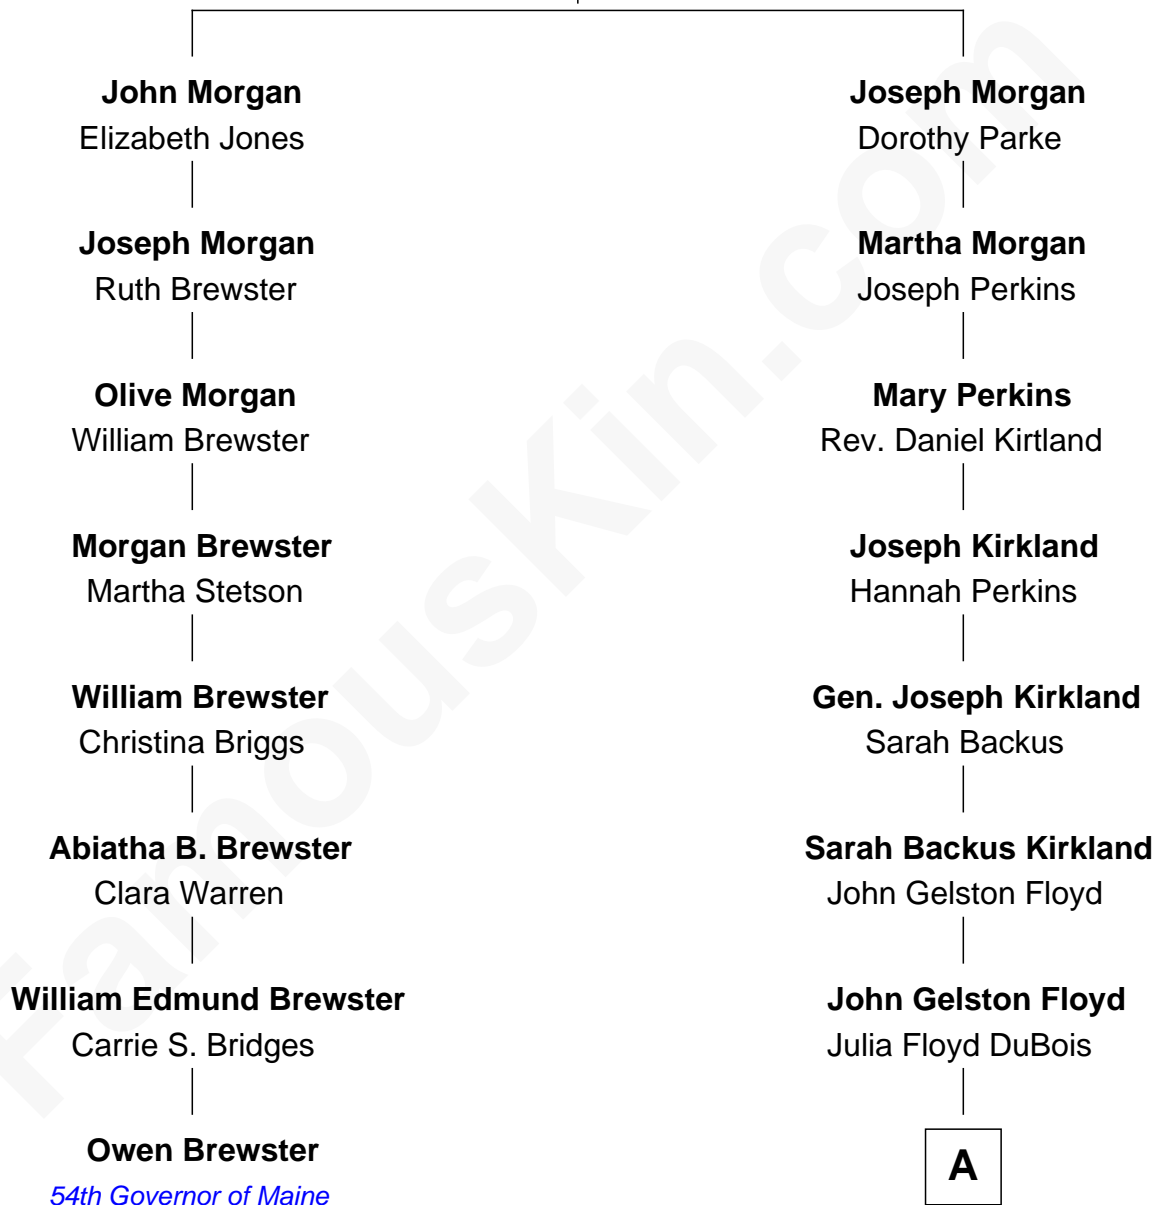

FamousKin.com Relationship Chart of

Owen Brewster

54th Governor of Maine

7th cousin 2 times removed of

Bill Weld

68th Governor of Massachusetts

James Morgan

Margery Hill

A

—
Cornelia DuBois Floyd
John Treadwell Nichols

—
Mary Blake Nichols
David Weld

—
Bill Weld

68th Governor of Massachusetts

FamousKin.com