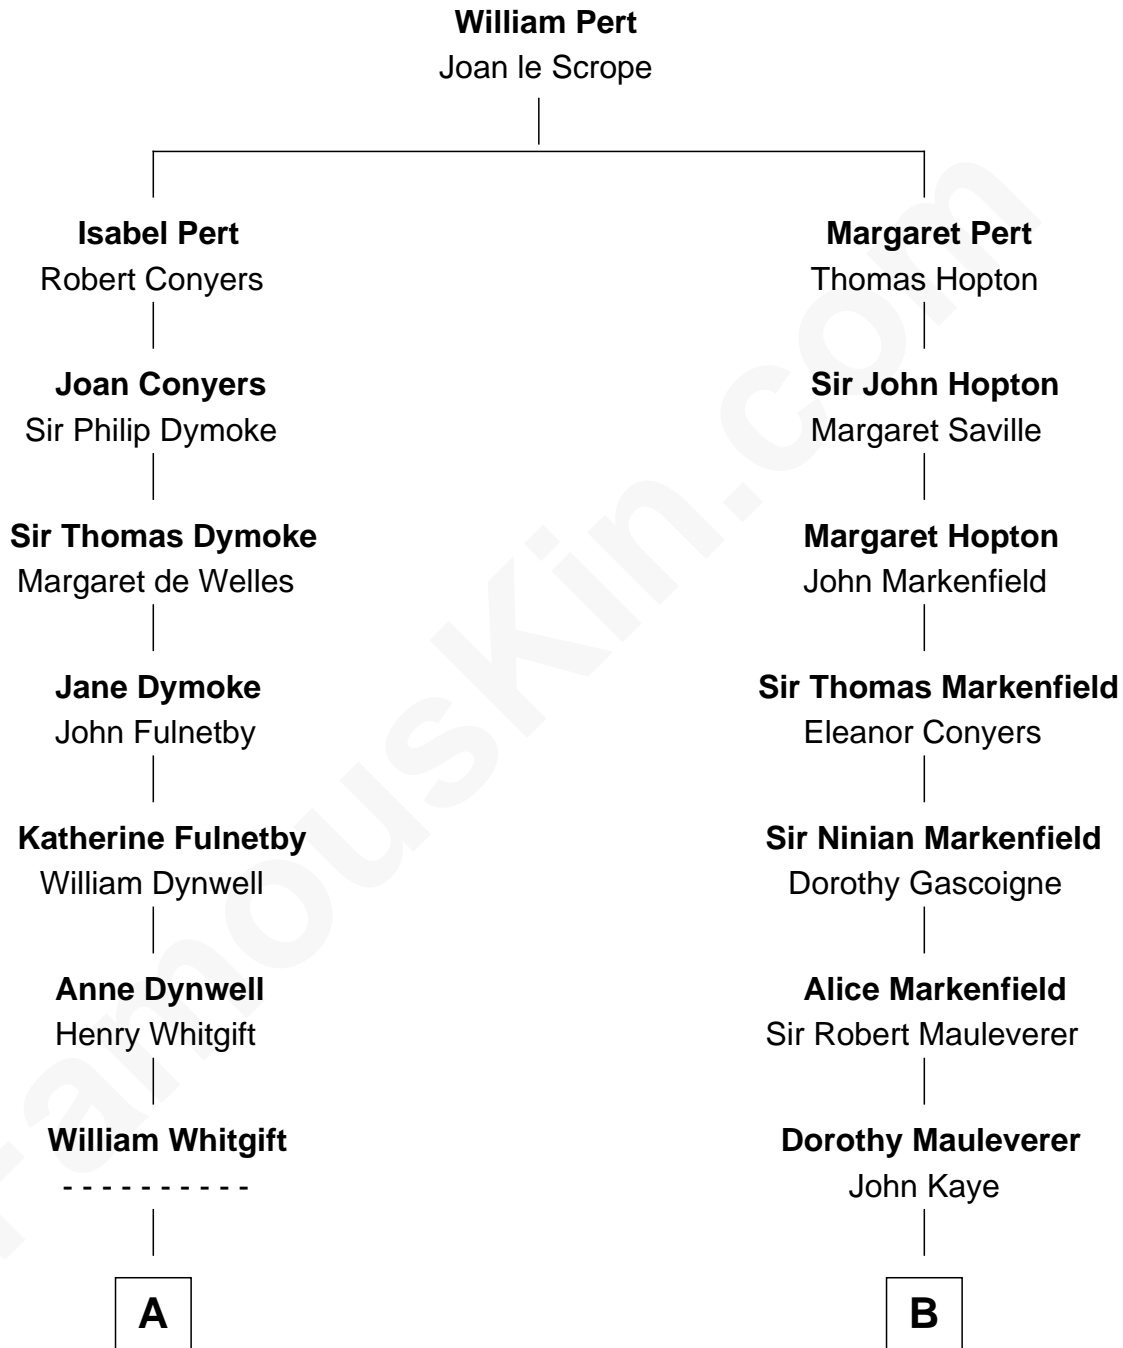

# FamousKin.com Relationship Chart of

**Owen Brewster**

*54th Governor of Maine*

17th cousin 1 time removed of

**Leverett Saltonstall**

*55th Governor of Massachusetts*

**C**

—  
**Carrie S. Bridges**  
William Edmund Brewster

—  
**Owen Brewster**  
*54th Governor of Maine*

FamousKin.com