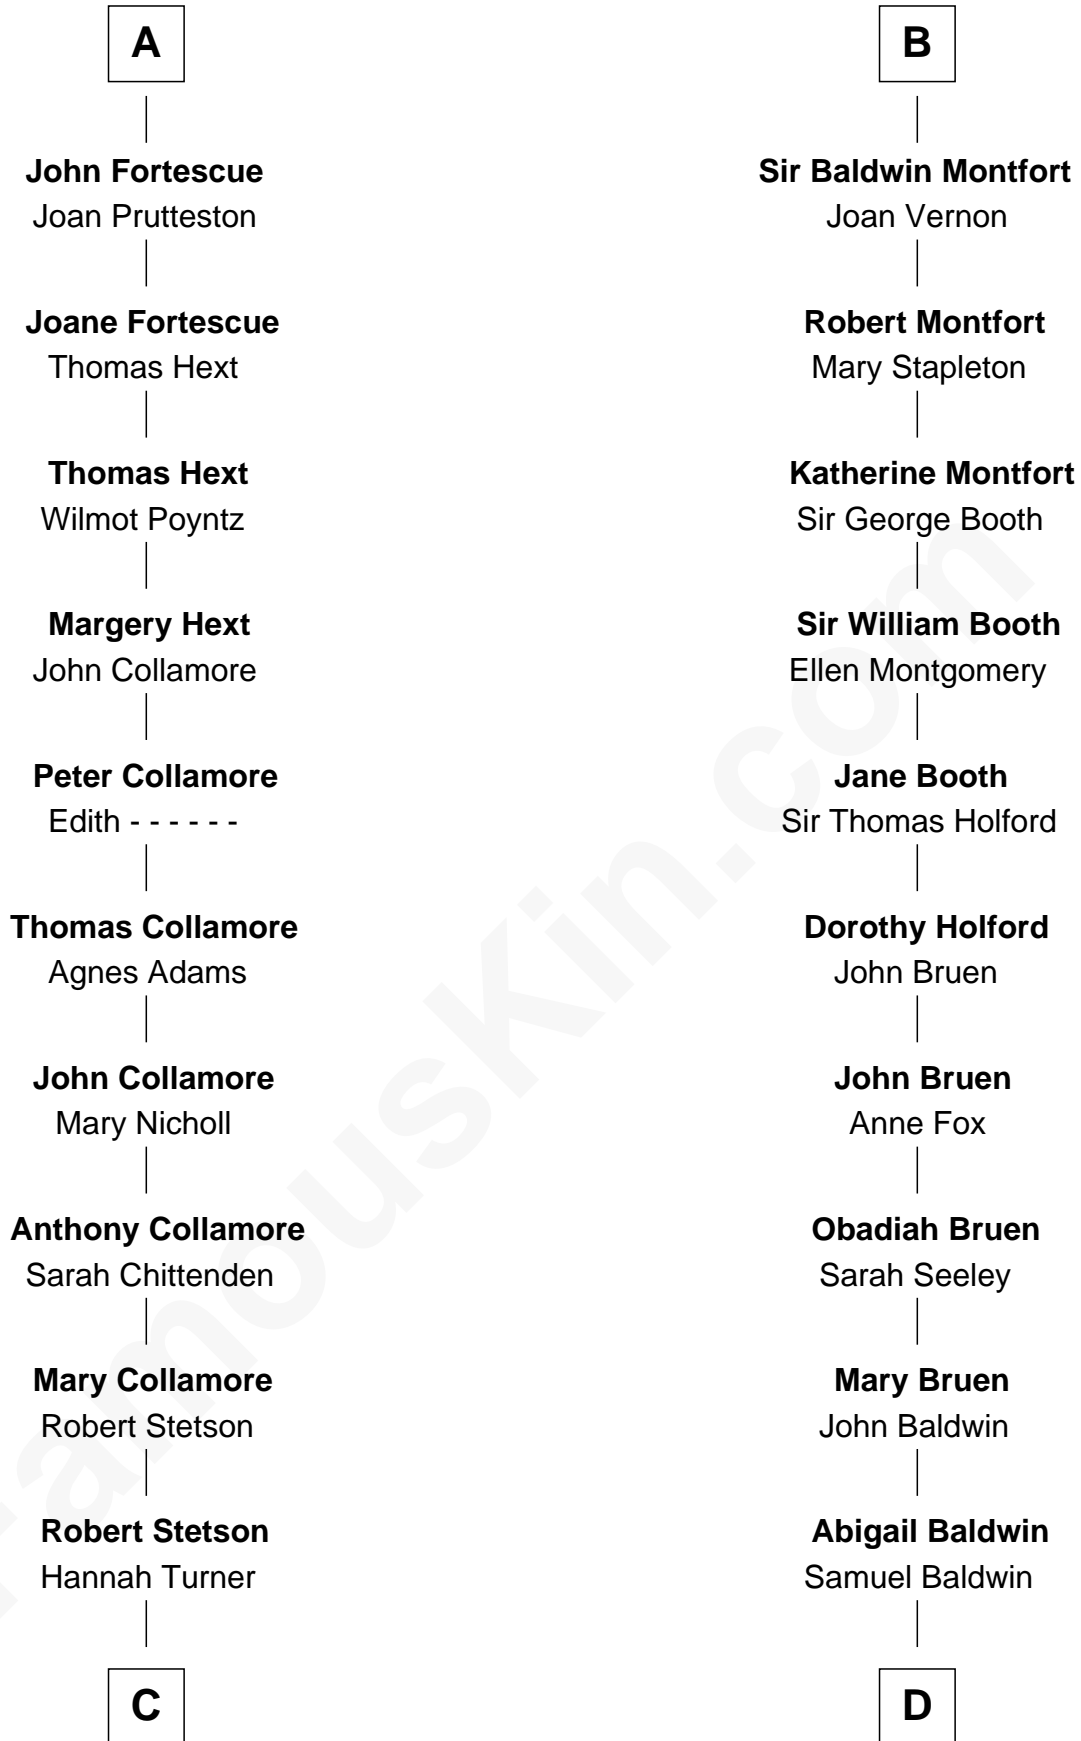

FamousKin.com Relationship Chart of

Owen Brewster

54th Governor of Maine

19th cousin 2 times removed of

Abraham Baldwin

Signer of the U.S. Constitution

C

Martha Stetson
Morgan Brewster

William Brewster
Christina Briggs

Abiatha B. Brewster
Clara Warren

William Edmund Brewster
Carrie S. Bridges

Owen Brewster
54th Governor of Maine

D

Timothy Baldwin
Bathsheba Stone

Michael Baldwin
Lucy Dudley

Abraham Baldwin
Signer of the U.S. Constitution