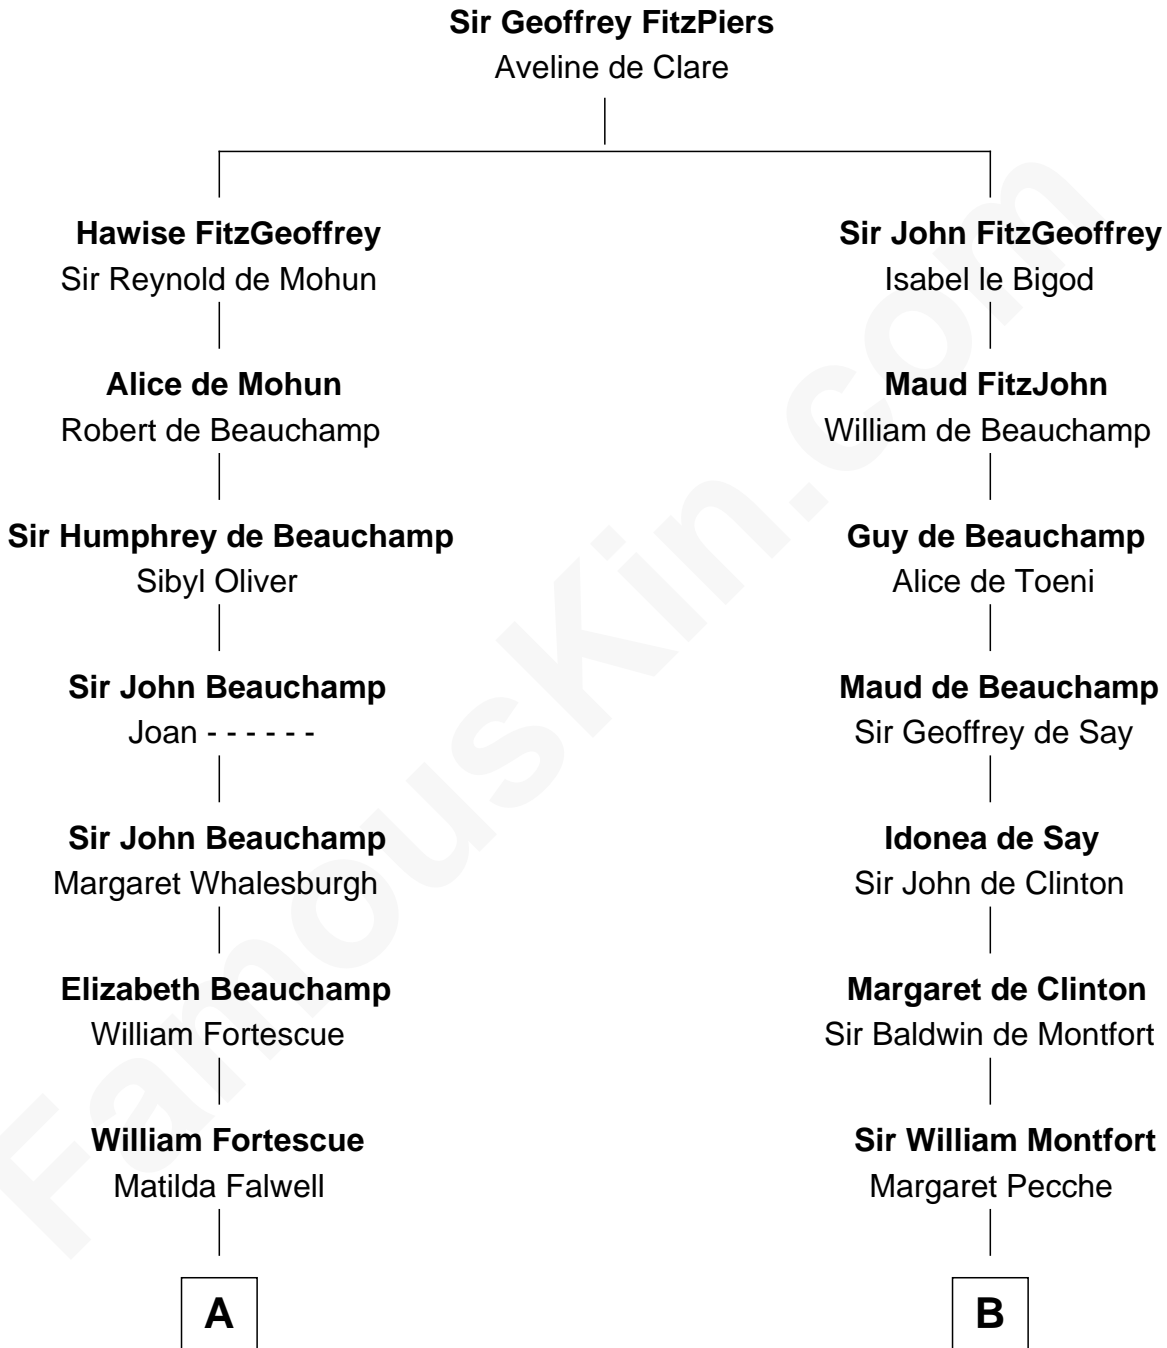

FamousKin.com Relationship Chart of

Owen Brewster

54th Governor of Maine

19th cousin 2 times removed of

Abraham Baldwin

Signer of the U.S. Constitution

C

Martha Stetson
Morgan Brewster

William Brewster
Christina Briggs

Abiatha B. Brewster
Clara Warren

William Edmund Brewster
Carrie S. Bridges

Owen Brewster
54th Governor of Maine

D

Timothy Baldwin
Bathsheba Stone

Michael Baldwin
Lucy Dudley

Abraham Baldwin
Signer of the U.S. Constitution