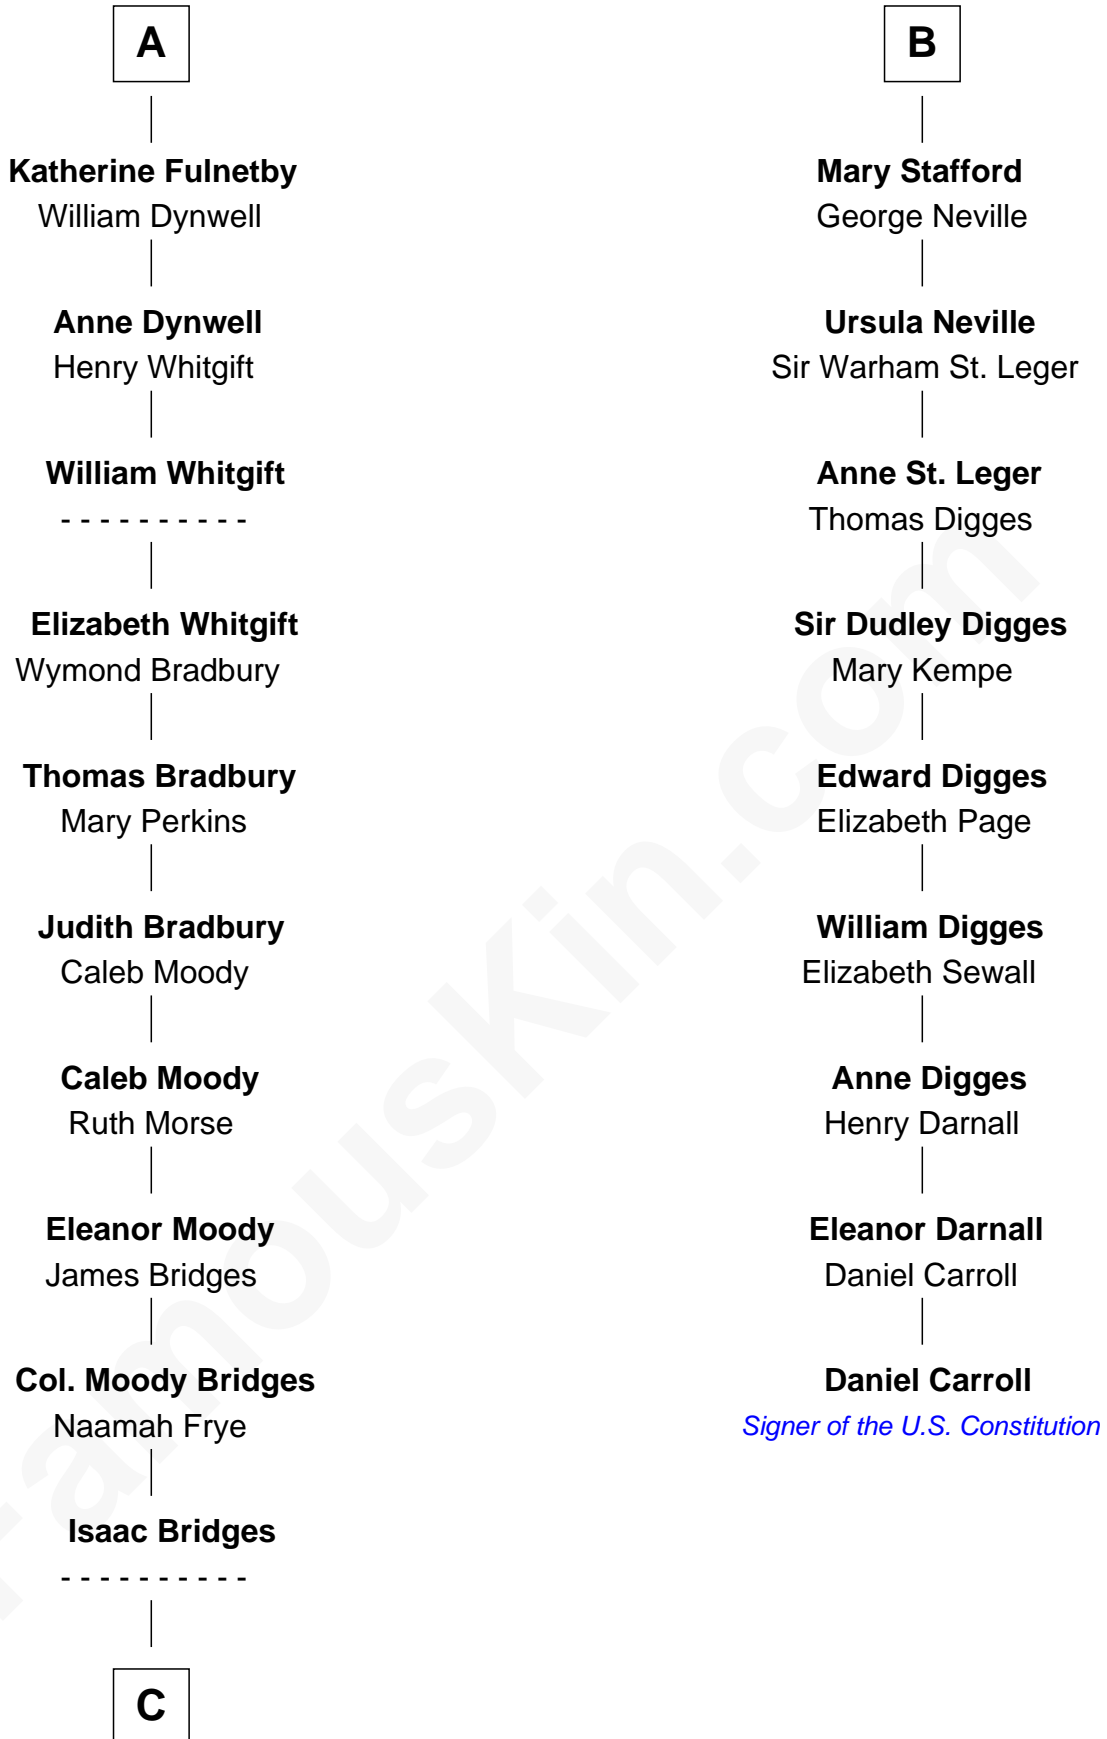

# FamousKin.com Relationship Chart of

**Owen Brewster**

*54th Governor of Maine*

15th cousin 6 times removed of

**Daniel Carroll**

*Signer of the U.S. Constitution*

**Henry Plantagenet**  
Maud de Chaworth

**C**

Abiezer Bridges

Deborah Stover

Rev. Otis Bridges

Margaret Owen

Owen W. Bridges

Lydia A. -----

Carrie S. Bridges

William Edmund Brewster

Owen Brewster

*54th Governor of Maine*

FamousKin.com