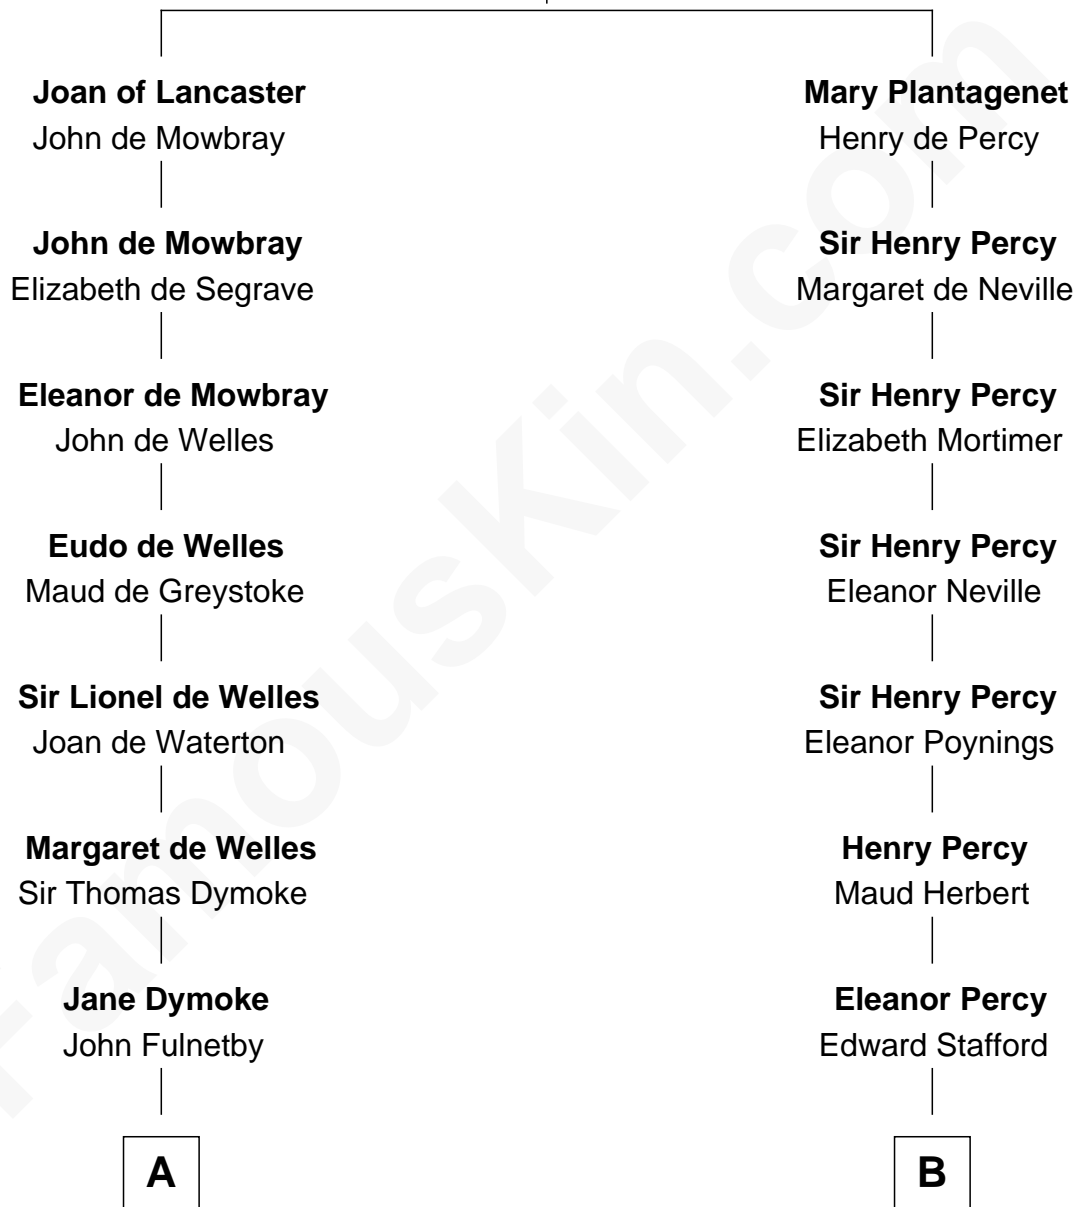

# FamousKin.com Relationship Chart of

**Owen Brewster**

*54th Governor of Maine*

15th cousin 6 times removed of

**Daniel Carroll**

*Signer of the U.S. Constitution*

**Henry Plantagenet**  
Maud de Chaworth

**C**

Abiezer Bridges

Deborah Stover

Rev. Otis Bridges

Margaret Owen

Owen W. Bridges

Lydia A. -----

Carrie S. Bridges

William Edmund Brewster

Owen Brewster

*54th Governor of Maine*

FamousKin.com