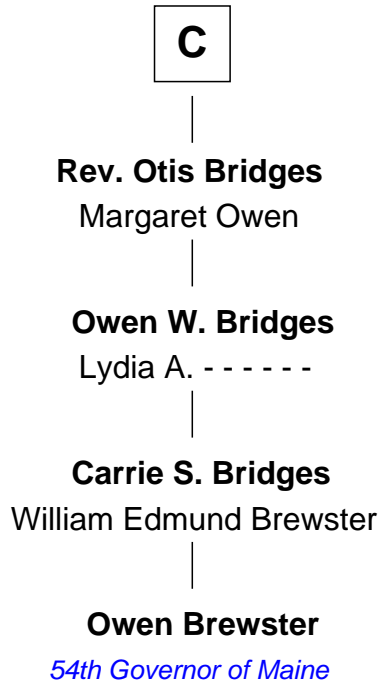

# FamousKin.com Relationship Chart of

**Owen Brewster**

*54th Governor of Maine*

12th cousin 8 times removed of

**Daniel Carroll**

*Signer of the U.S. Constitution*

**Sir Henry de Percy**

Idoine de Clifford