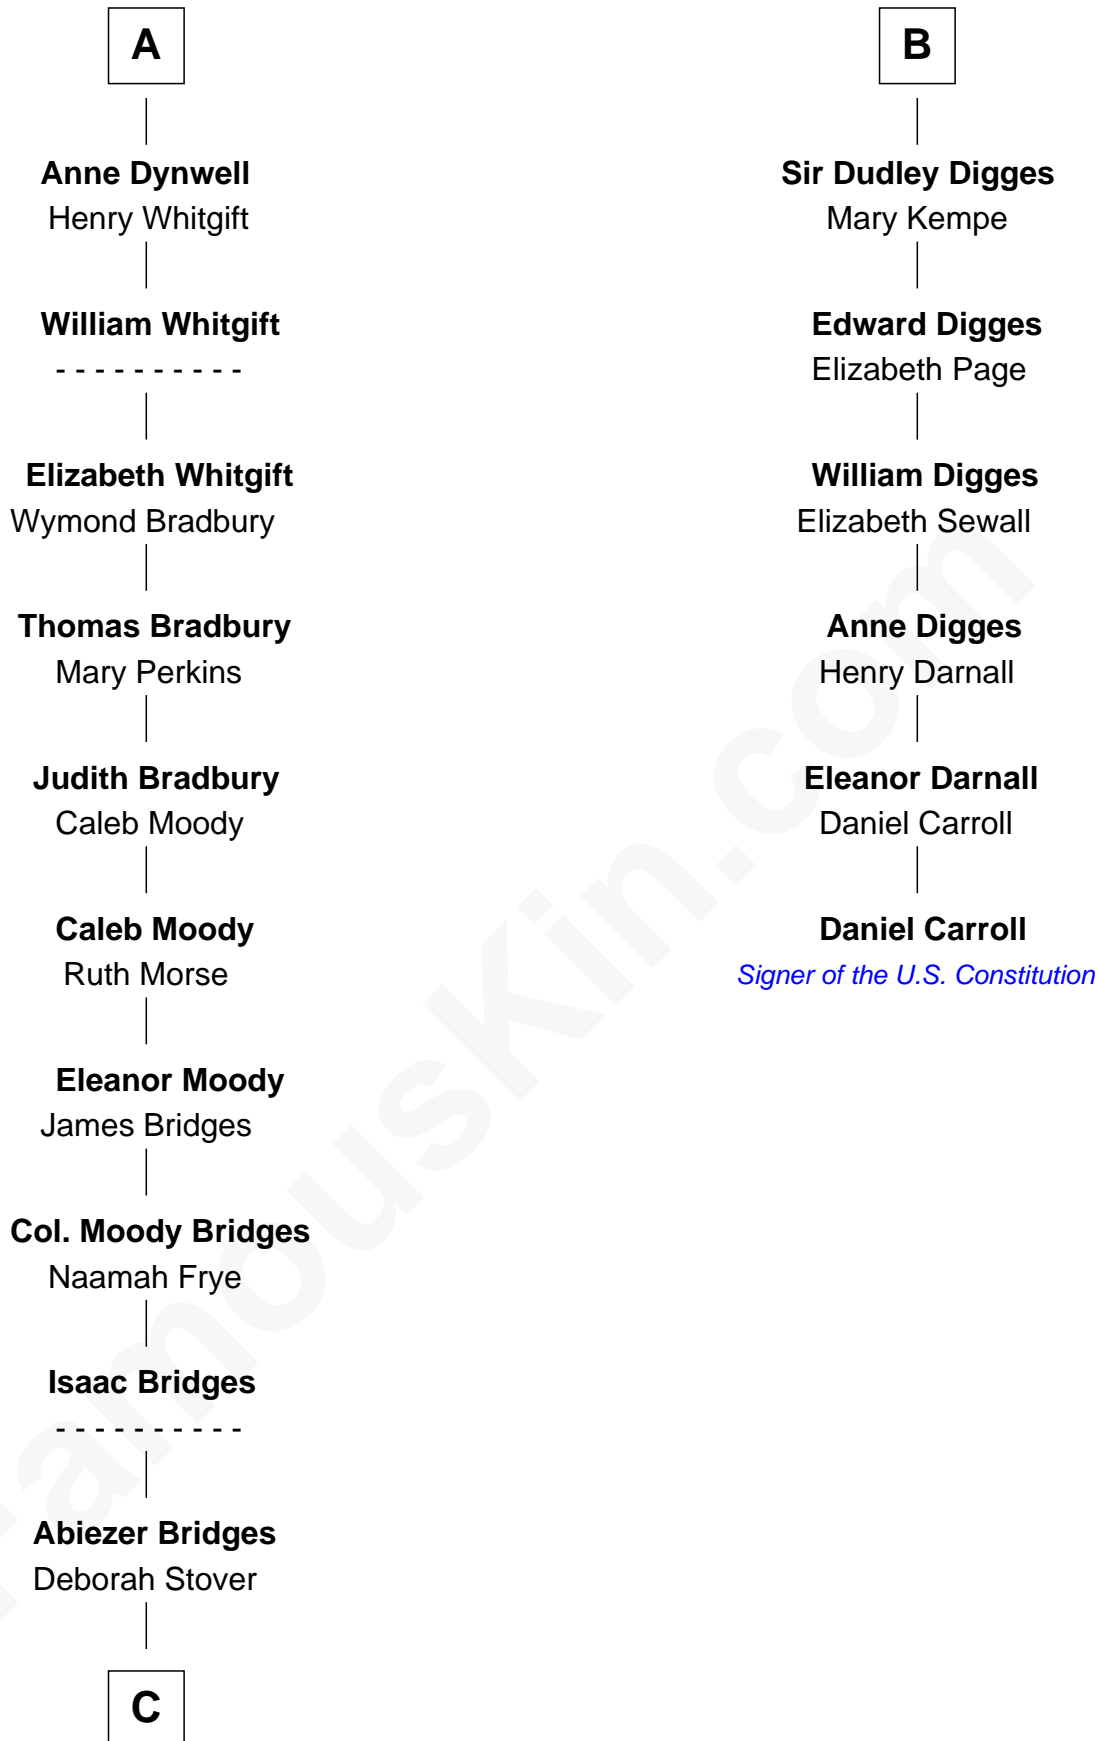

# FamousKin.com Relationship Chart of

**Owen Brewster**

*54th Governor of Maine*

12th cousin 8 times removed of

**Daniel Carroll**

*Signer of the U.S. Constitution*

**Sir Henry de Percy**

Idoine de Clifford

FamousKin.com