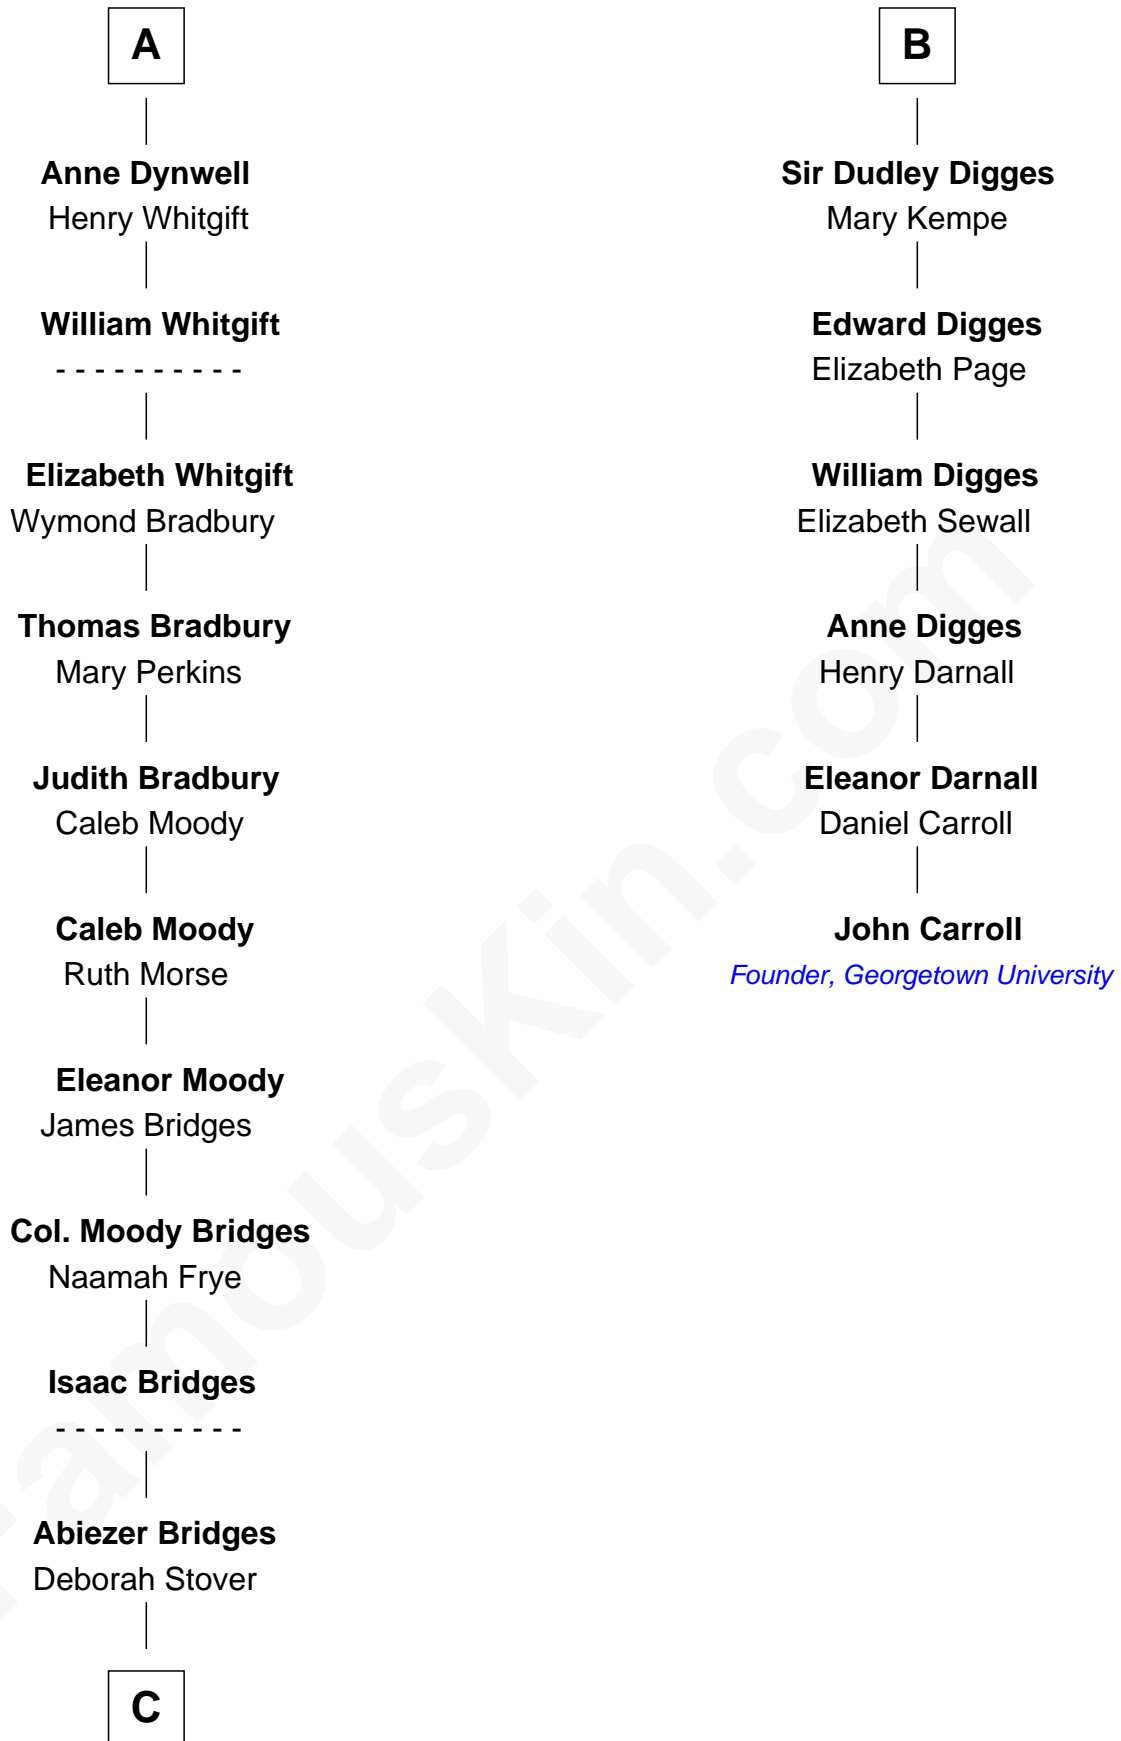

# FamousKin.com Relationship Chart of

**Owen Brewster**

*54th Governor of Maine*

12th cousin 8 times removed of

**John Carroll**

*Founder of Georgetown University*

FamousKin.com