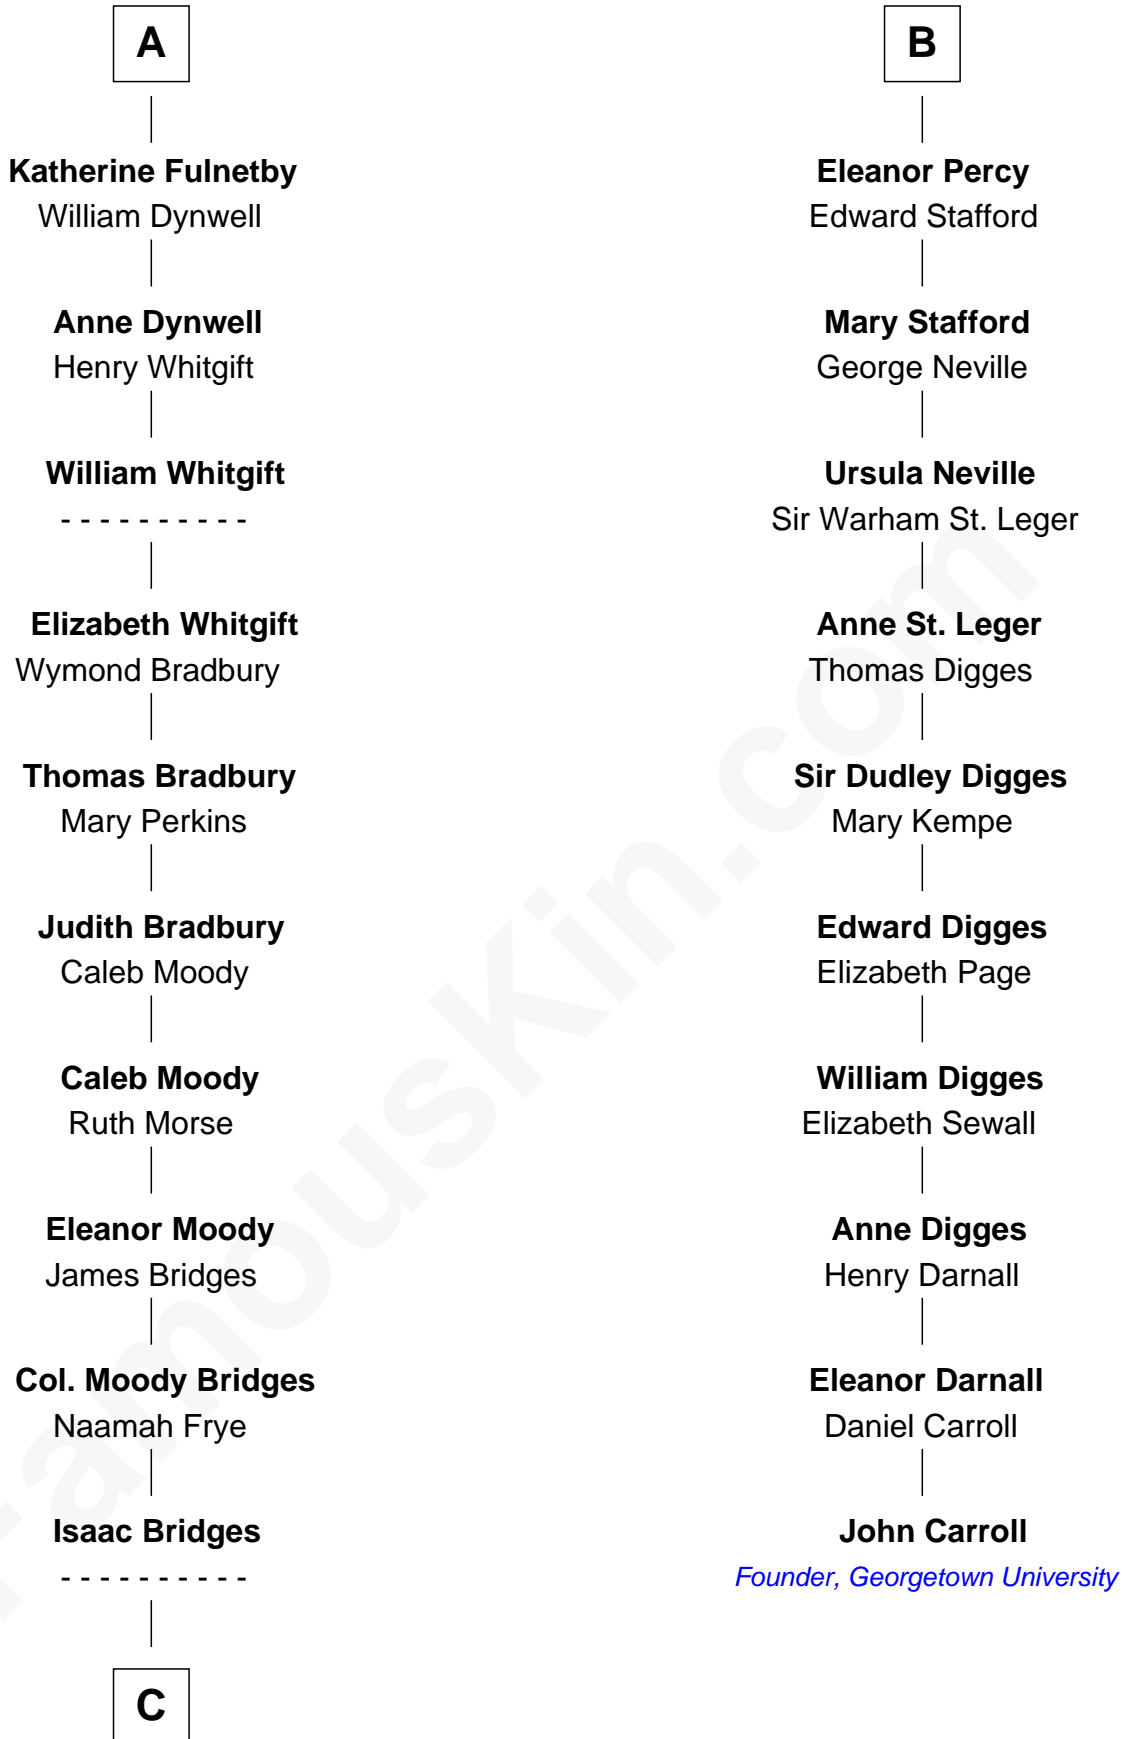

FamousKin.com Relationship Chart of

Owen Brewster

54th Governor of Maine

16th cousin 5 times removed of

John Carroll

Founder of Georgetown University

Bartholomew de Badlesmere

Margaret de Clare

Margery de Badlesmere

Sir William de Ros

Maud de Roos

John de Welles

John de Welles

Eleanor de Mowbray

Eudo de Welles

Maud de Greystoke

Sir Edmund Mortimer

Sir Roger de Mortimer

Philippa de Montagu

Edmund Mortimer

Philippa Plantagenet

Elizabeth Mortimer

Sir Henry Percy

Sir Henry Percy

Eleanor Neville

Sir Henry Percy

Eleanor Poynings

Henry Percy

Maud Herbert

B

C

Abiezer Bridges