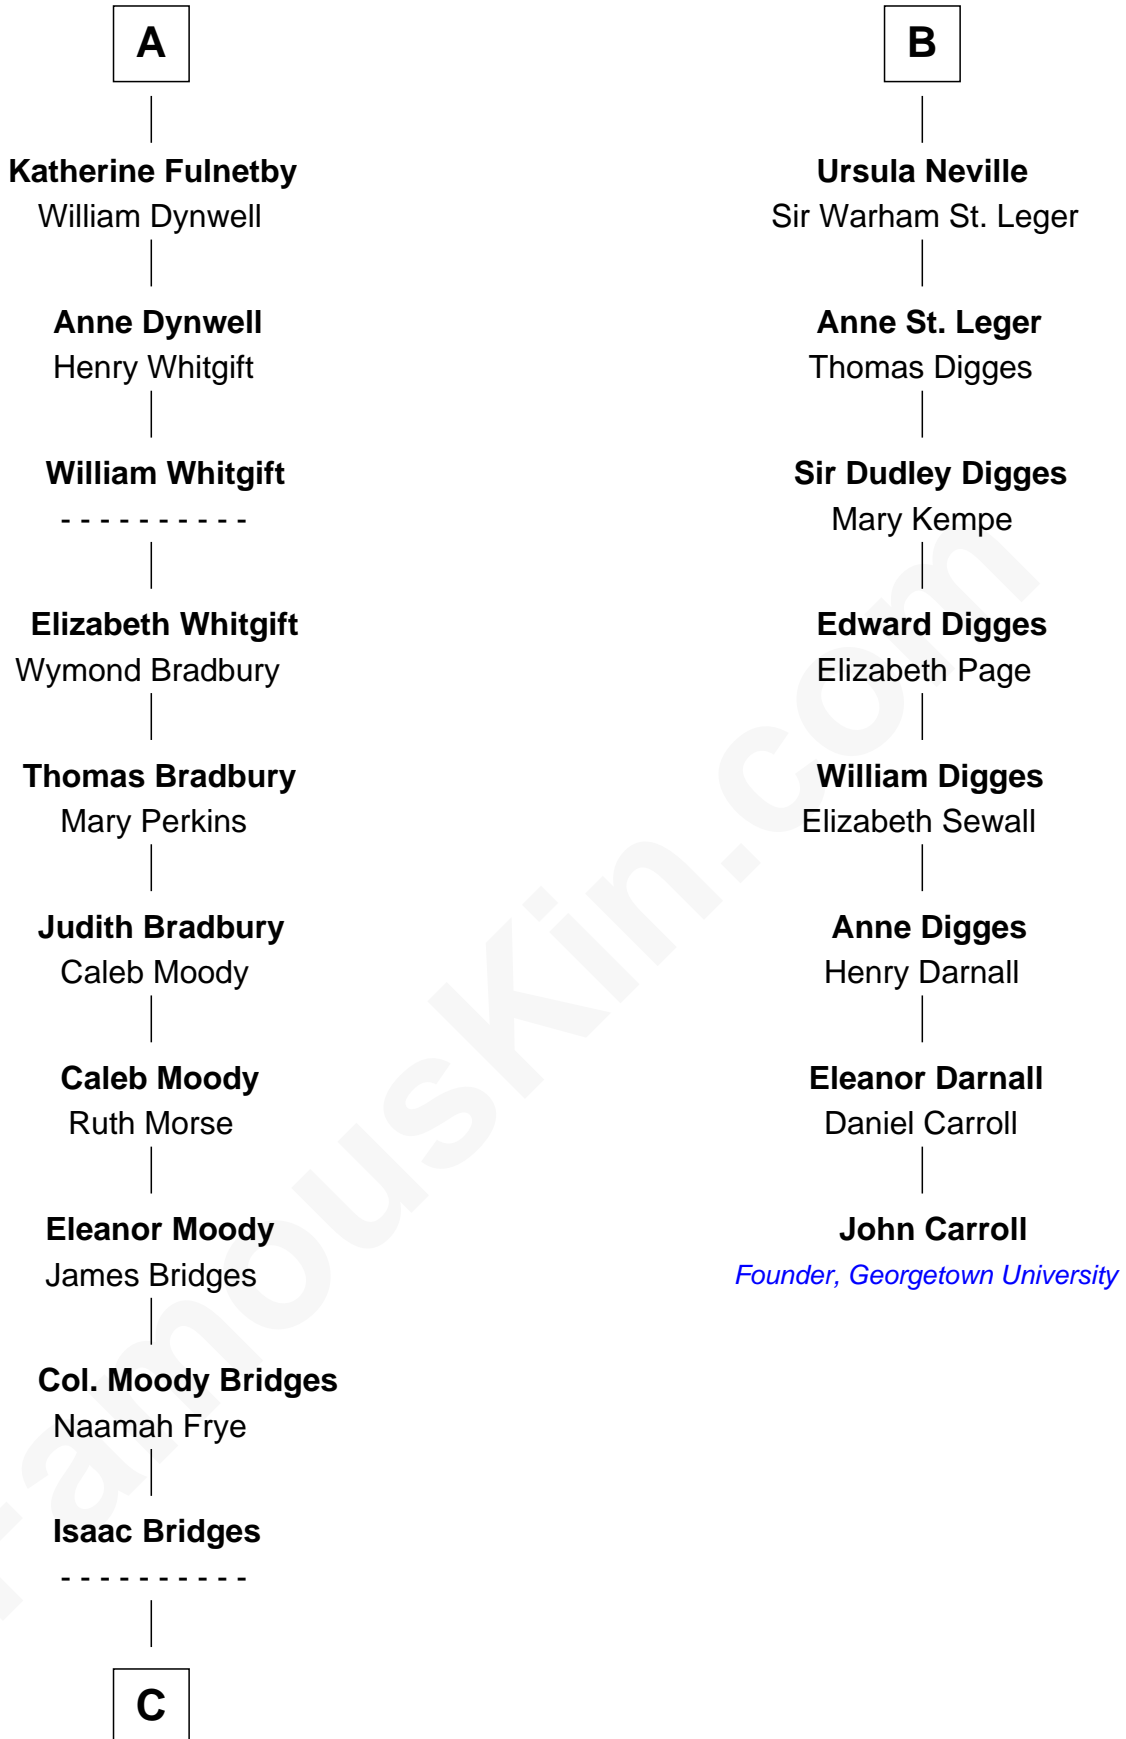

# FamousKin.com Relationship Chart of

**Owen Brewster**

*54th Governor of Maine*

14th cousin 7 times removed of

**John Carroll**

*Founder of Georgetown University*

**Sir Maurice de Berkeley**

Eve la Zouche

**C**

Abiezer Bridges

Deborah Stover

Rev. Otis Bridges

Margaret Owen

Owen W. Bridges

Lydia A. -----

Carrie S. Bridges

William Edmund Brewster

Owen Brewster

*54th Governor of Maine*

FamousKin.com