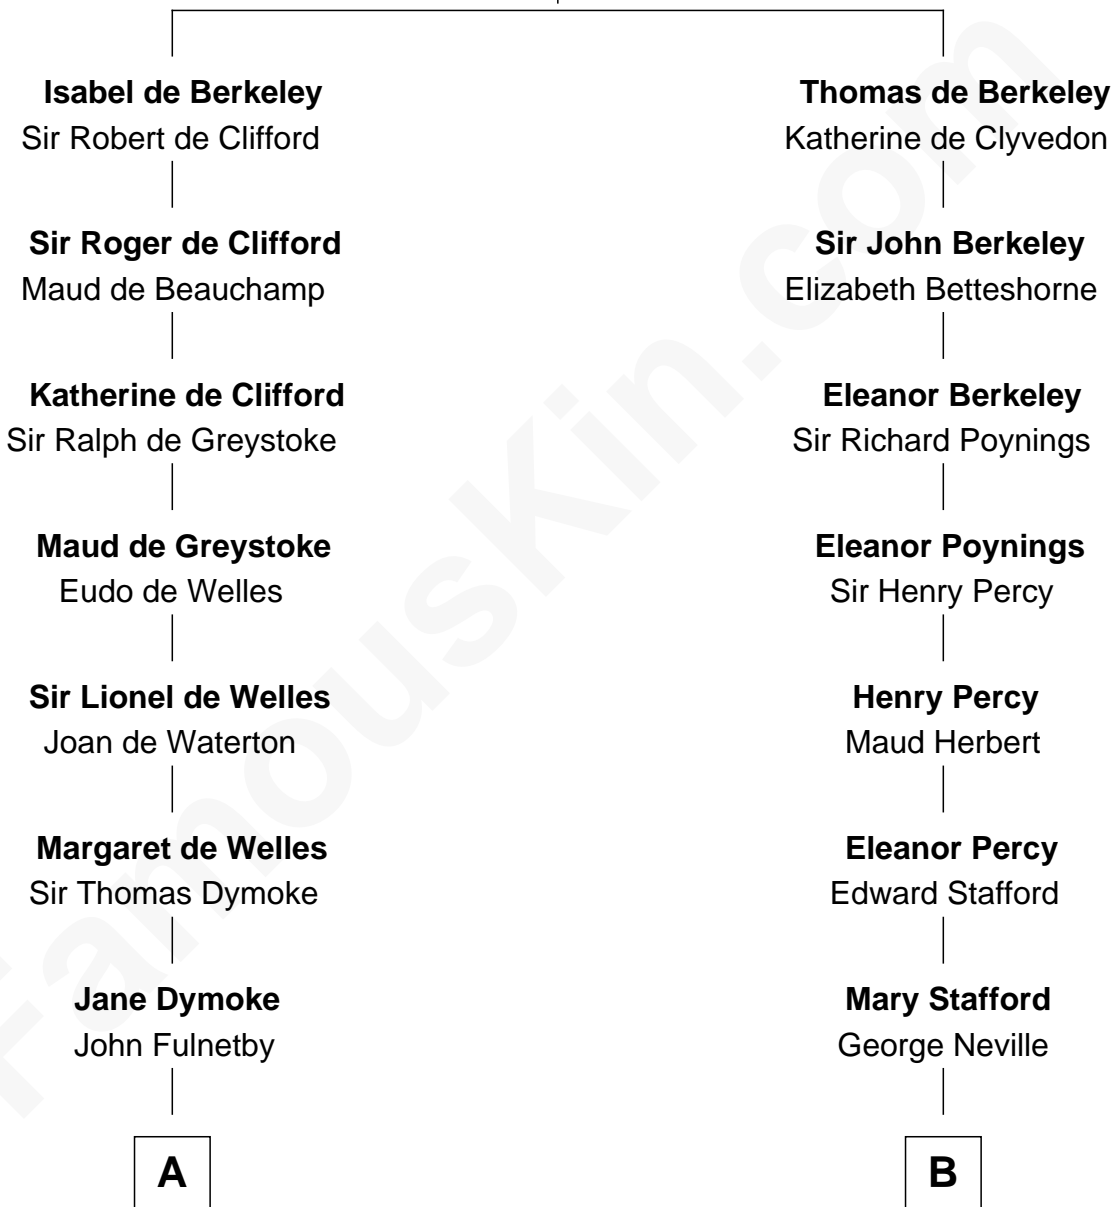

# FamousKin.com Relationship Chart of

**Owen Brewster**

*54th Governor of Maine*

14th cousin 7 times removed of

**John Carroll**

*Founder of Georgetown University*

**Sir Maurice de Berkeley**

Eve la Zouche

**C**

Abiezer Bridges

Deborah Stover

Rev. Otis Bridges

Margaret Owen

Owen W. Bridges

Lydia A. -----

Carrie S. Bridges

William Edmund Brewster

Owen Brewster

*54th Governor of Maine*

FamousKin.com