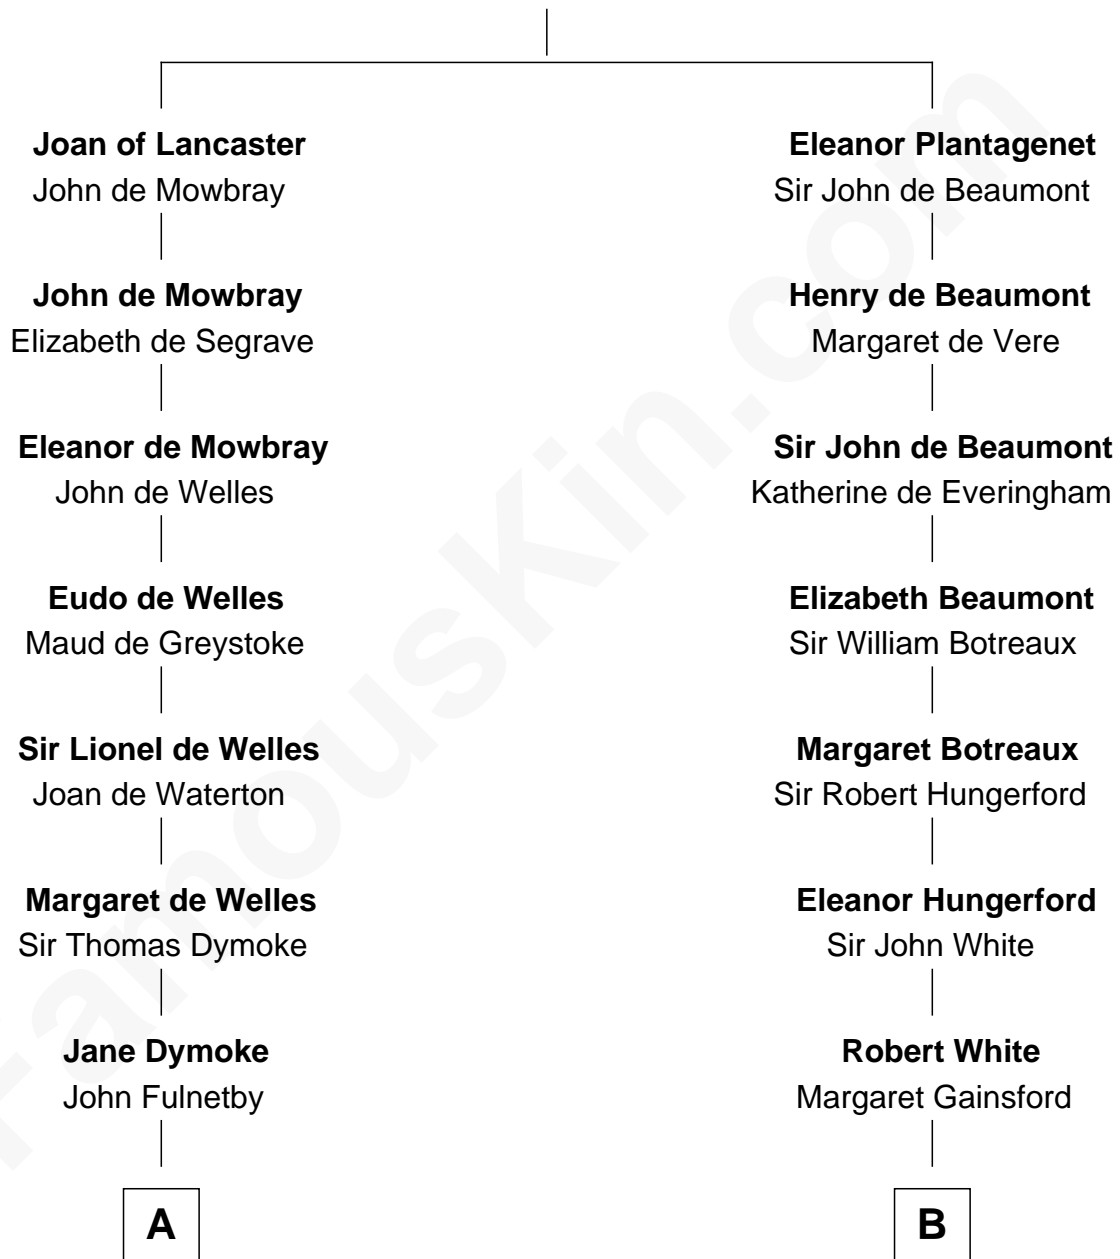

FamousKin.com Relationship Chart of

Owen Brewster

54th Governor of Maine

18th cousin 3 times removed of

Guillermo Billinghurst

31st President of Peru

Henry Plantagenet

Maud de Chaworth

C

Abiezer Bridges
Deborah Stover

Rev. Otis Bridges
Margaret Owen

Owen W. Bridges
Lydia A. -----

Carrie S. Bridges
William Edmund Brewster

Owen Brewster
54th Governor of Maine

D

Guillermo Eugenio Billinghurst
Belisaria Angulo

Guillermo Billinghurst
31st President of Peru

FamousKin.com