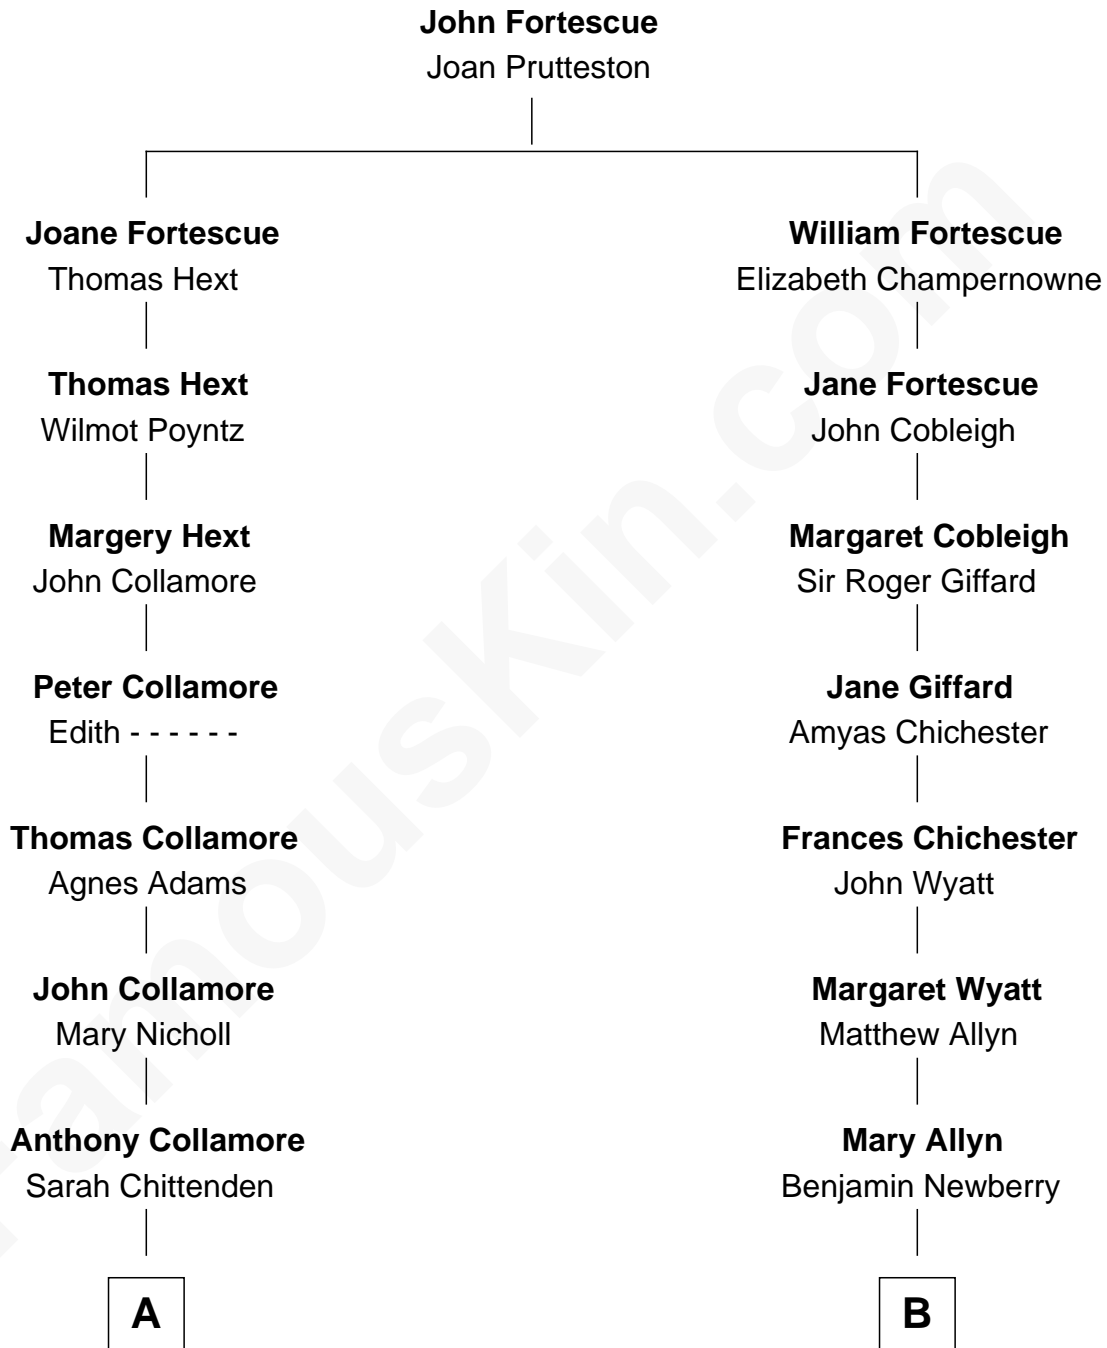

FamousKin.com Relationship Chart of

Owen Brewster

54th Governor of Maine

13th cousin 1 time removed of

Eugene Foss

45th Governor of Massachusetts

A

Mary Collamore

Robert Stetson

Robert Stetson

Hannah Turner

Martha Stetson

Morgan Brewster

William Brewster

Christina Briggs

Abiatha B. Brewster

Clara Warren

William Edmund Brewster

Carrie S. Bridges

Owen Brewster

54th Governor of Maine

B

Rebecca Newberry

Samuel Marshall