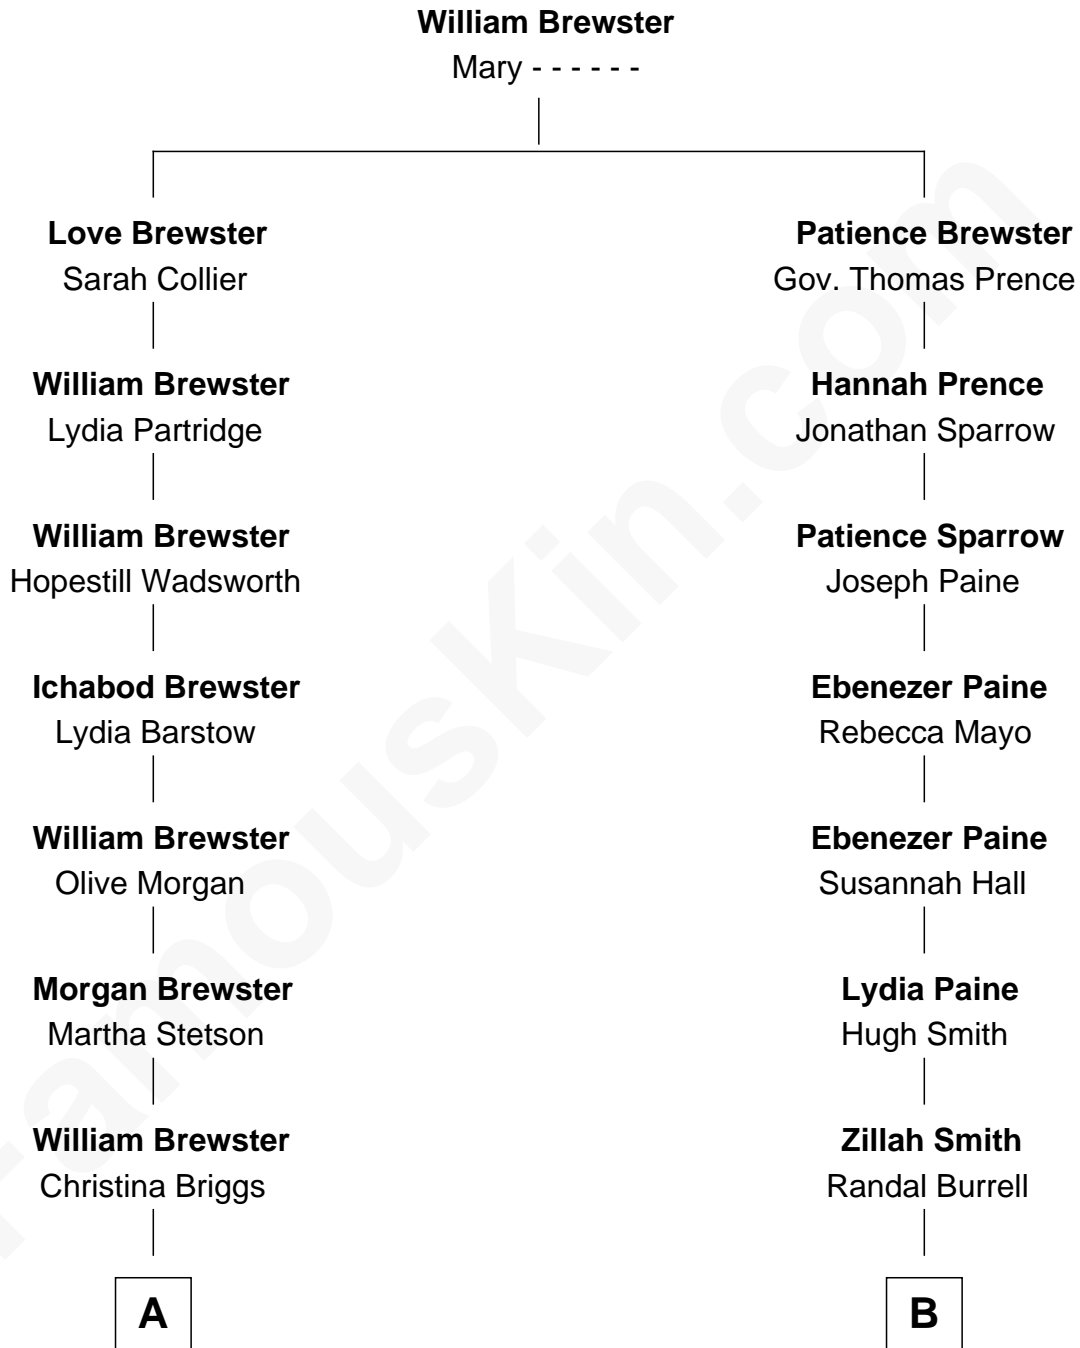

FamousKin.com Relationship Chart of

Owen Brewster

54th Governor of Maine

9th cousin of

Merrill C. Meigs

Publisher, Chicago Herald & Examiner

A

Abiatha B. Brewster

Clara Warren

William Edmund Brewster

Carrie S. Bridges

Owen Brewster

54th Governor of Maine

B

James Burrell

Deborah Haupt Eaton