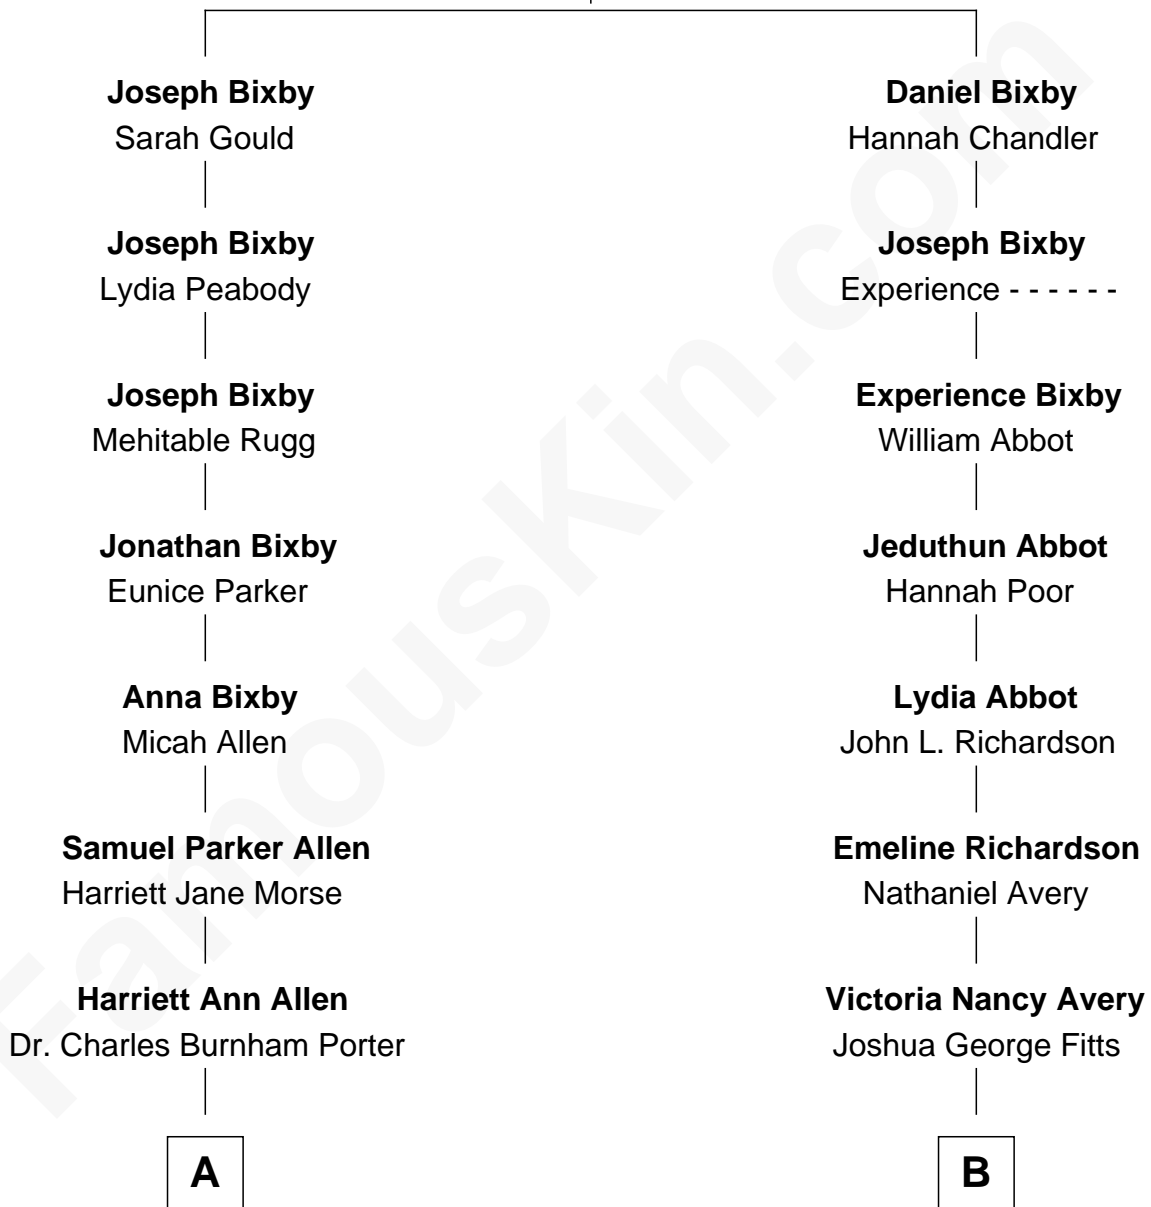

# FamousKin.com Relationship Chart of

**Story Musgrave**

*NASA Astronaut*

9th cousin 1 time removed of

**Mickey Rourke**

*Movie Actor*

**Joseph Bixby**  
Sarah Riddlesdale

**A**

**Edith Elise Porter**  
Dr. Percy B. Musgrave

**Percy Musgrave**  
Marguerite Swann

**Story Musgrave**  
*NASA Astronaut*

**B**

**Maud Alice Fitts**  
Joseph Clinton Carleton

**Hazel May Carleton**  
Leonard Ernest Cameron

**Annette Elizabeth Cameron**  
Philip Andrew Rourke

**Mickey Rourke**  
*Movie Actor*