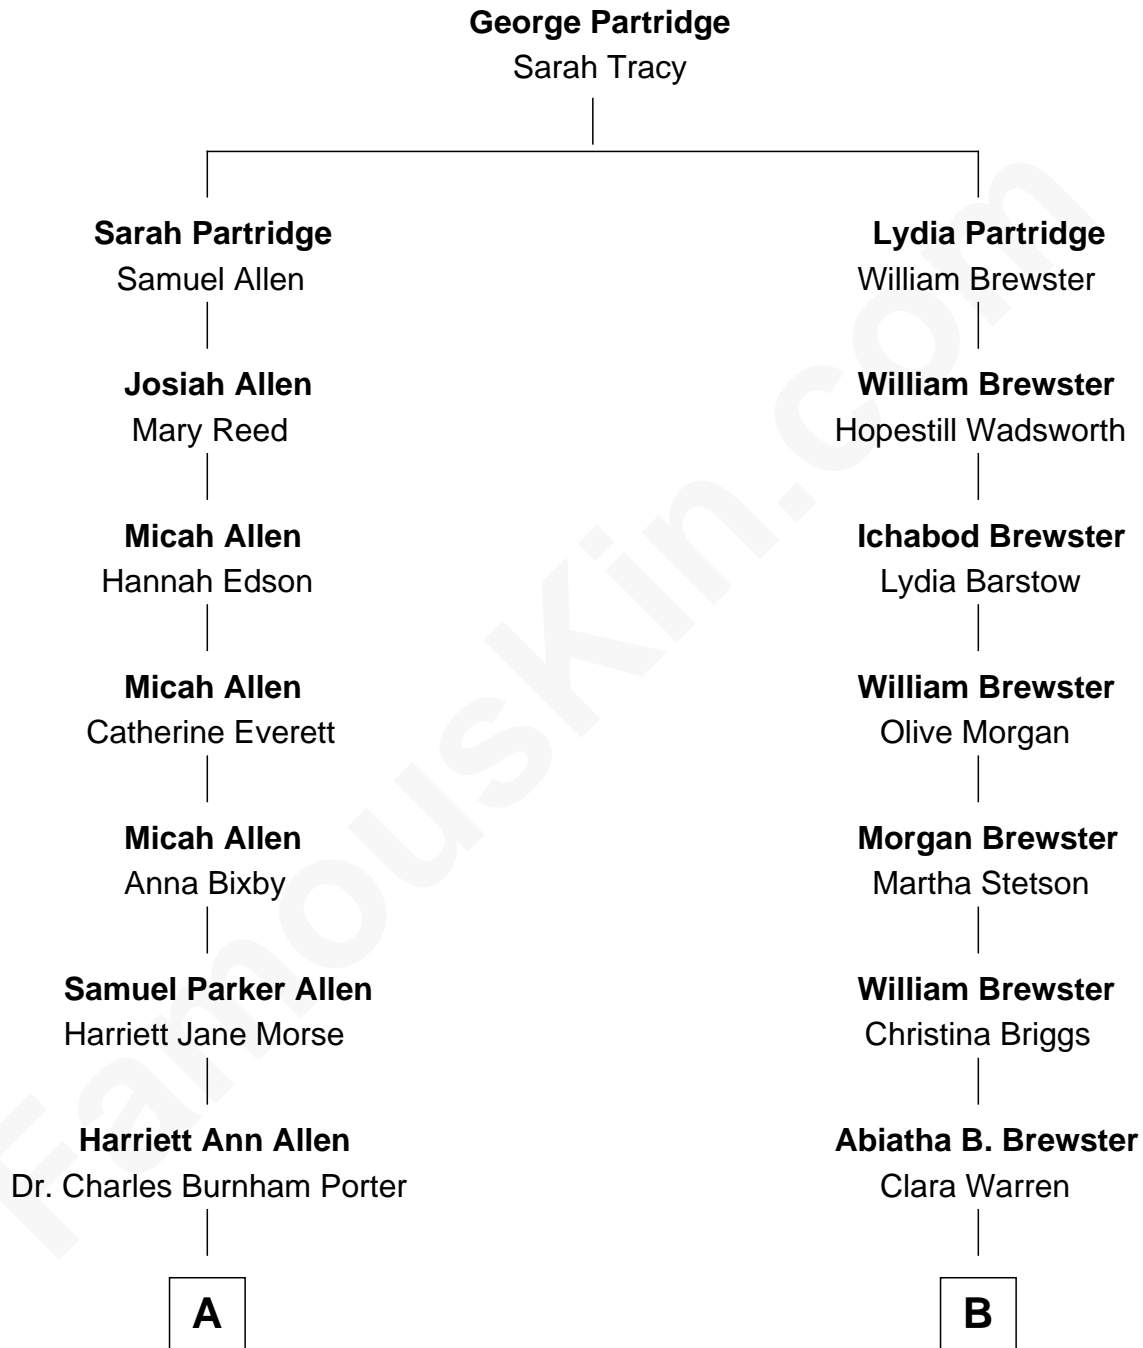

FamousKin.com  
Relationship Chart of  
**Story Musgrave**  
NASA Astronaut

8th cousin 1 time removed of

**Owen Brewster**  
54th Governor of Maine

**A**

**Edith Elise Porter**  
Dr. Percy B. Musgrave

**Percy Musgrave**  
Marguerite Swann

**Story Musgrave**  
*NASA Astronaut*

**B**

**William Edmund Brewster**  
Carrie S. Bridges

**Owen Brewster**  
*54th Governor of Maine*

FamousKin.com