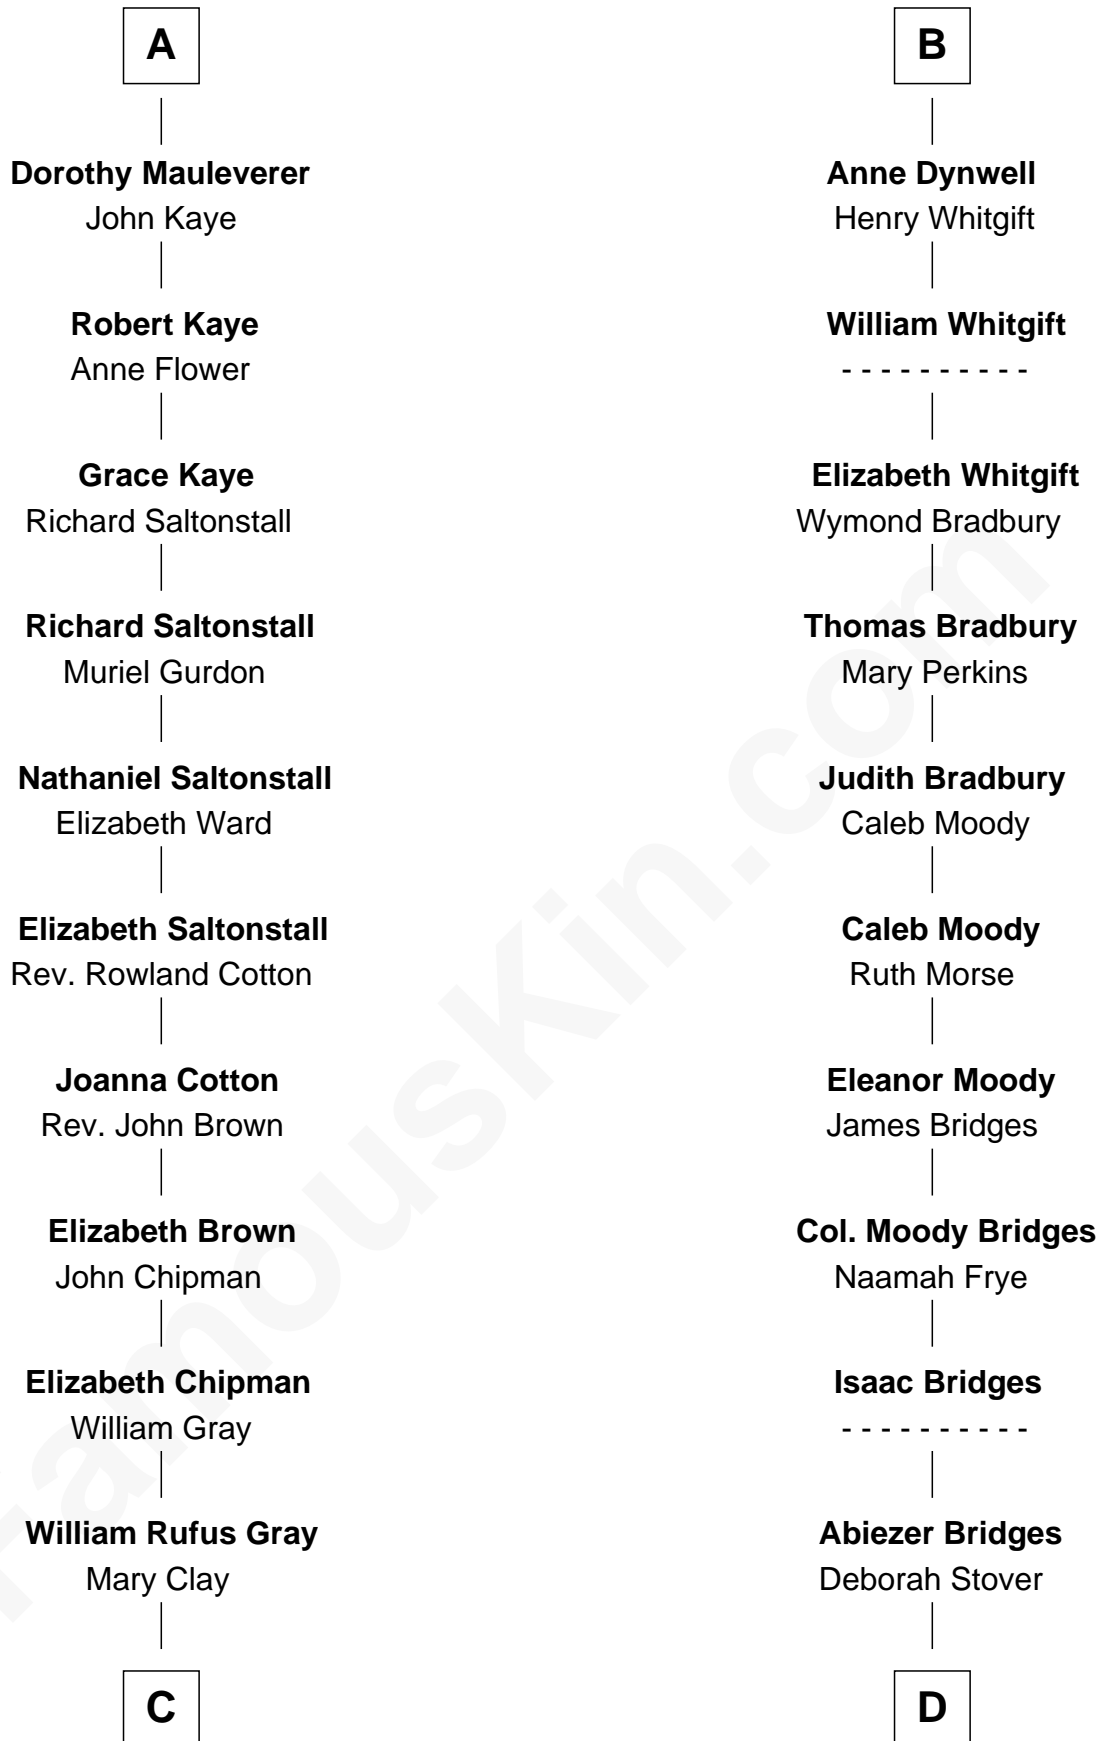

## Relationship Chart of

### Story Musgrave

NASA Astronaut

20th cousin 1 time removed of

### Owen Brewster

54th Governor of Maine

**C**

**William Gray**  
Sarah Frances Loring

**Edward Gray**  
Elizabeth Gray Story

**Marguerite Gray**  
John Butler Swann

**Marguerite Swann**  
Percy Musgrave

**Story Musgrave**  
*NASA Astronaut*