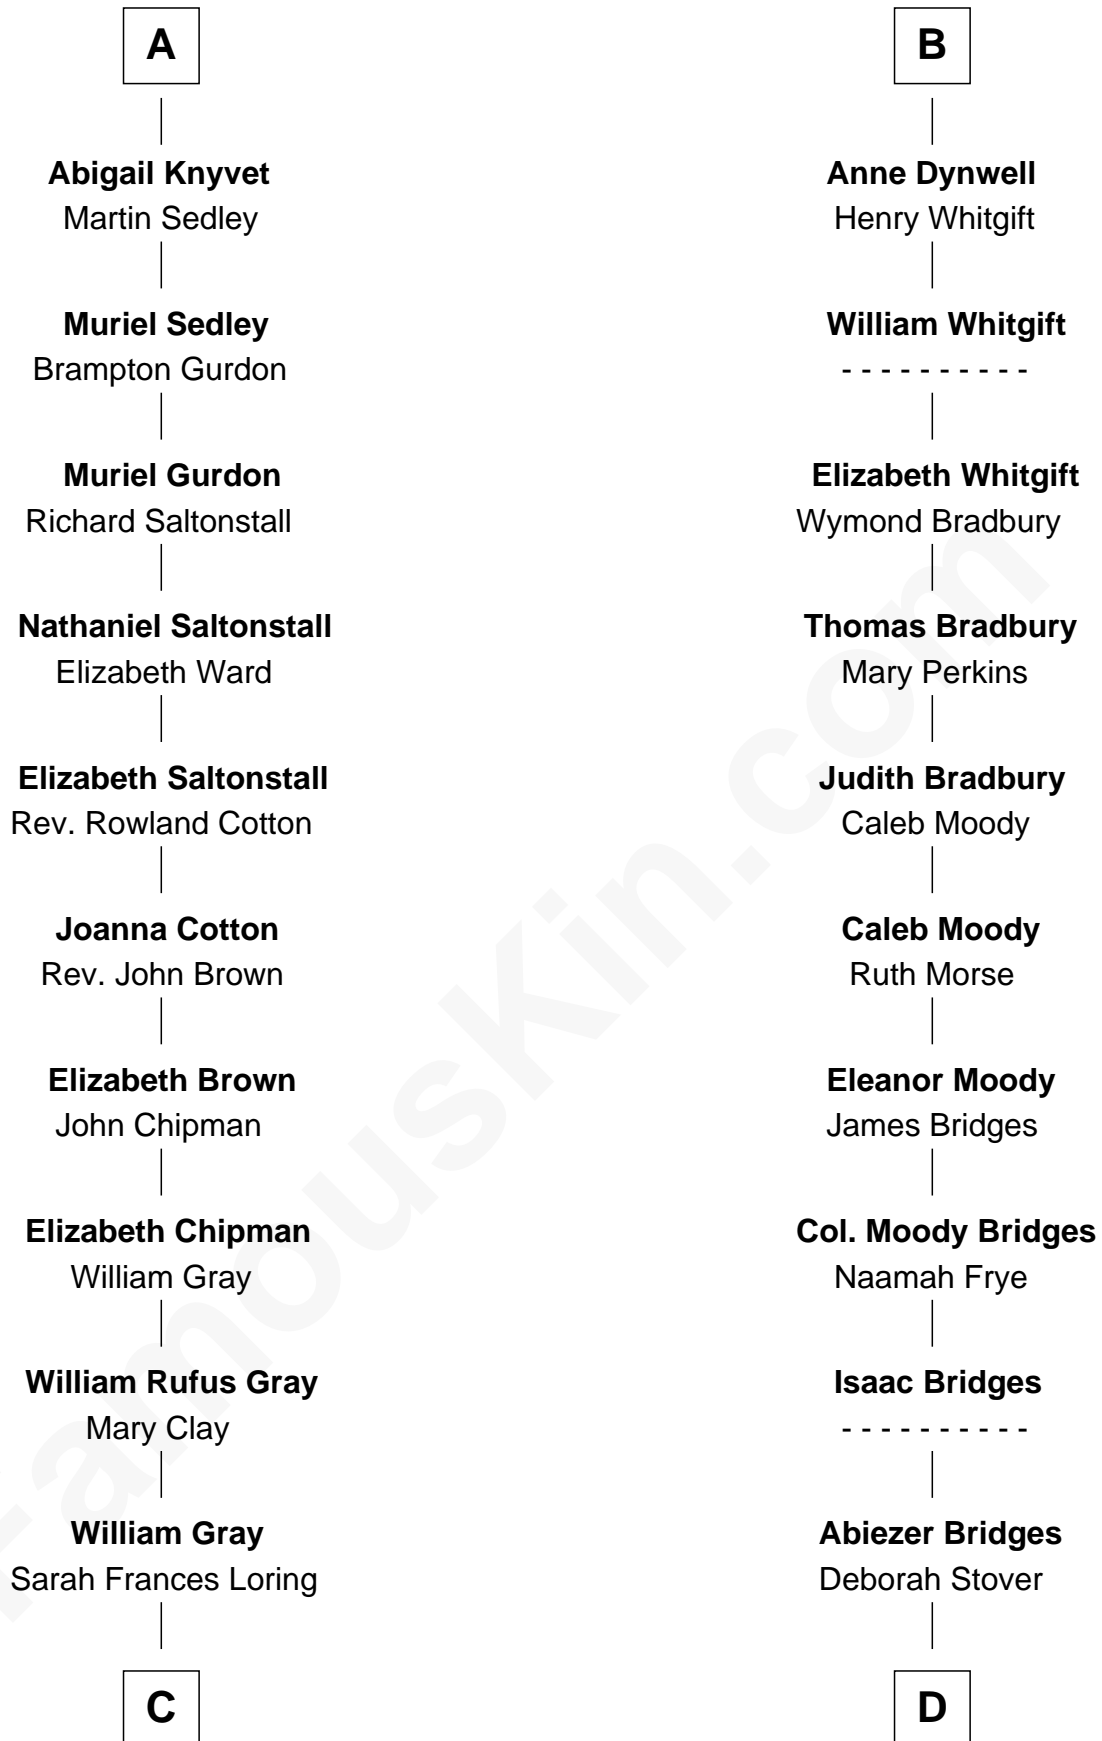

FamousKin.com Relationship Chart of

Story Musgrave

NASA Astronaut

20th cousin of

Owen Brewster

54th Governor of Maine

Sir William de Ros
Margery de Badlesmere

Thomas de Ros
Beatrice de Stafford

Margaret de Ros
Sir Reynold Grey

Sir John Grey
Constance de Holand

Alice Grey
Sir William Knyvet

Sir Edmund Knyvet
Eleanor Tyrrel

Edmund Knyvet
Jane Bouchier

John Knyvet
Agnes Harcourt

A

Maud de Roos
John de Welles

John de Welles
Eleanor de Mowbray

Eudo de Welles
Maud de Greystoke

Sir Lionel de Welles
Joan de Waterton

Margaret de Welles
Sir Thomas Dymoke

Jane Dymoke
John Fulnetby

Katherine Fulnetby
William Dynwell

B

C

Edward Gray
Elizabeth Gray Story

Marguerite Gray
John Butler Swann

Marguerite Swann
Percy Musgrave

Story Musgrave
NASA Astronaut

D

Rev. Otis Bridges
Margaret Owen

Owen W. Bridges
Lydia A. - - - - -

Carrie S. Bridges
William Edmund Brewster