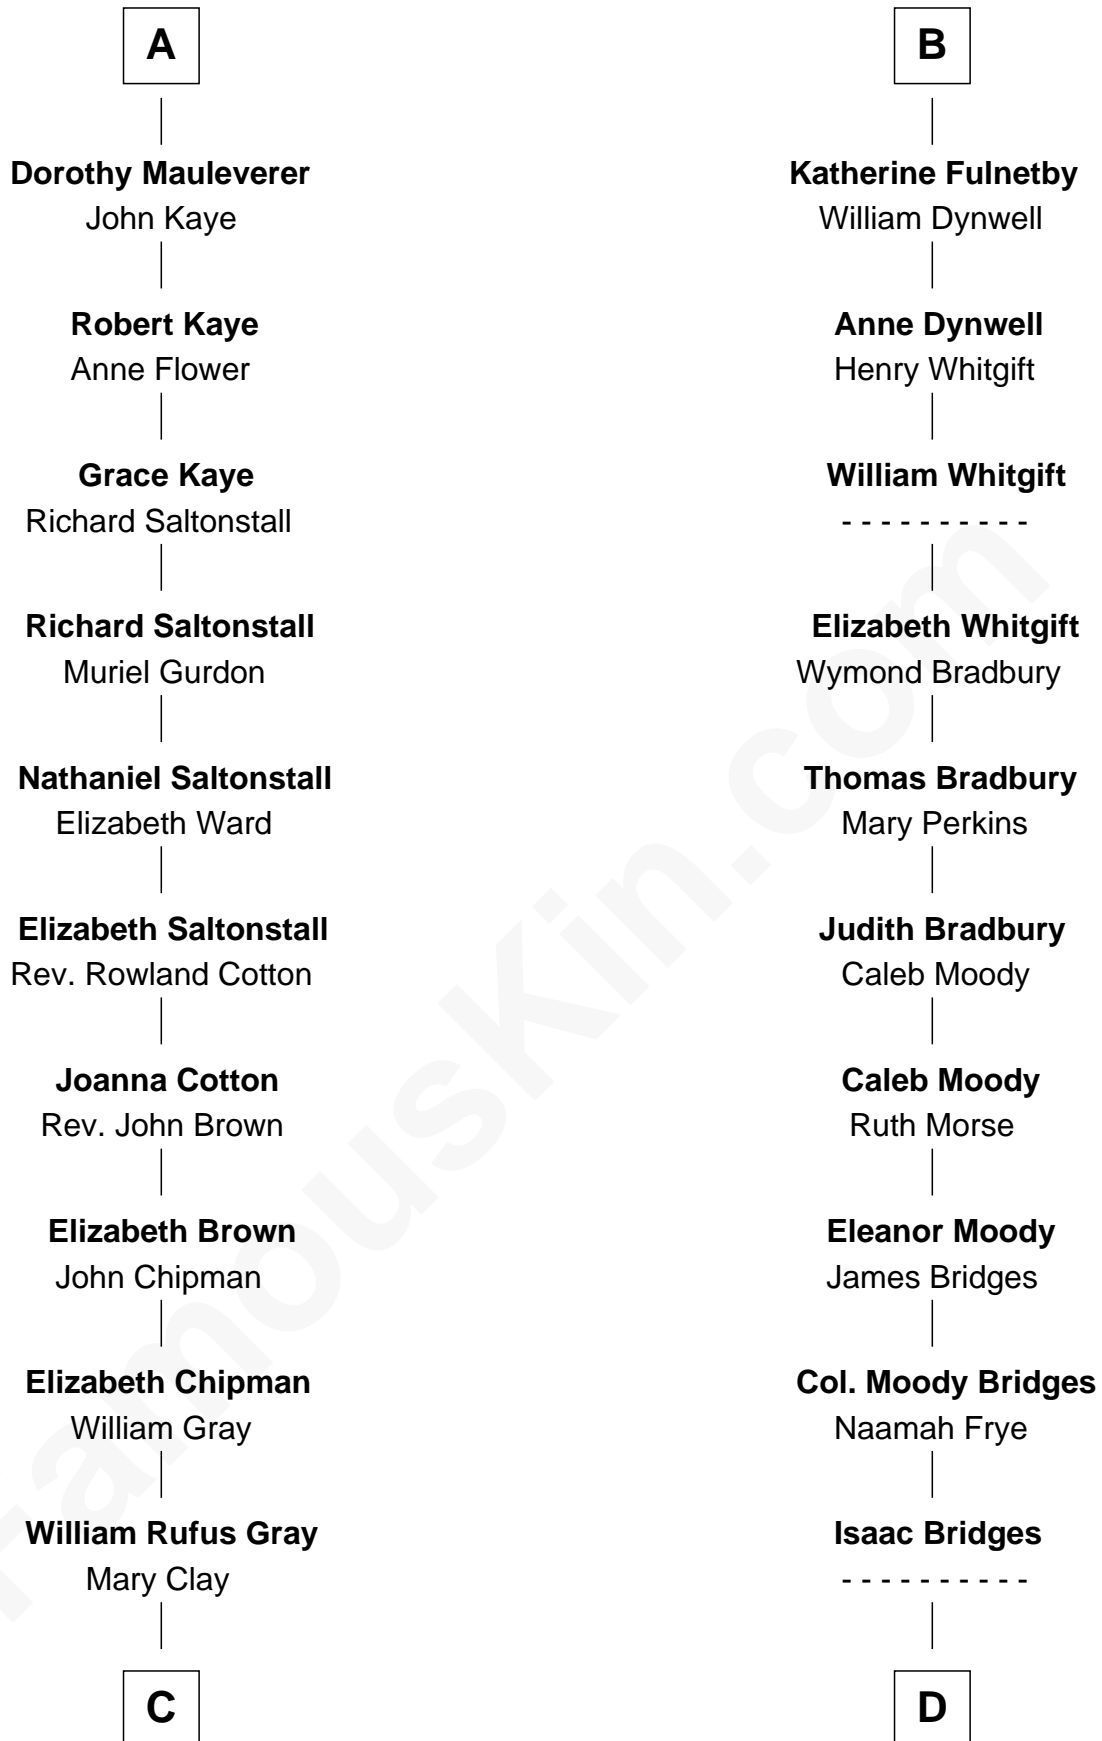

# FamousKin.com Relationship Chart of

**Story Musgrave**

*NASA Astronaut*

21st cousin of

**Owen Brewster**

*54th Governor of Maine*

**Sir Maurice de Berkeley**

Eve la Zouche

**Margaret Percy**

Sir William Gascoigne

**Dorothy Gascoigne**

Sir Ninian Markenfield

**Alice Markenfield**

Sir Robert Mauleverer

**A**

**Isabel de Berkeley**

Joan de Waterton

**Margaret de Welles**

Sir Thomas Dymoke

**Jane Dymoke**

John Fulnetby

**B**

**C**

**William Gray**  
Sarah Frances Loring

**Edward Gray**  
Elizabeth Gray Story

**Marguerite Gray**  
John Butler Swann

**Marguerite Swann**  
Percy Musgrave

**Story Musgrave**  
*NASA Astronaut*

**D**

**Abiezer Bridges**  
Deborah Stover

**Rev. Otis Bridges**  
Margaret Owen