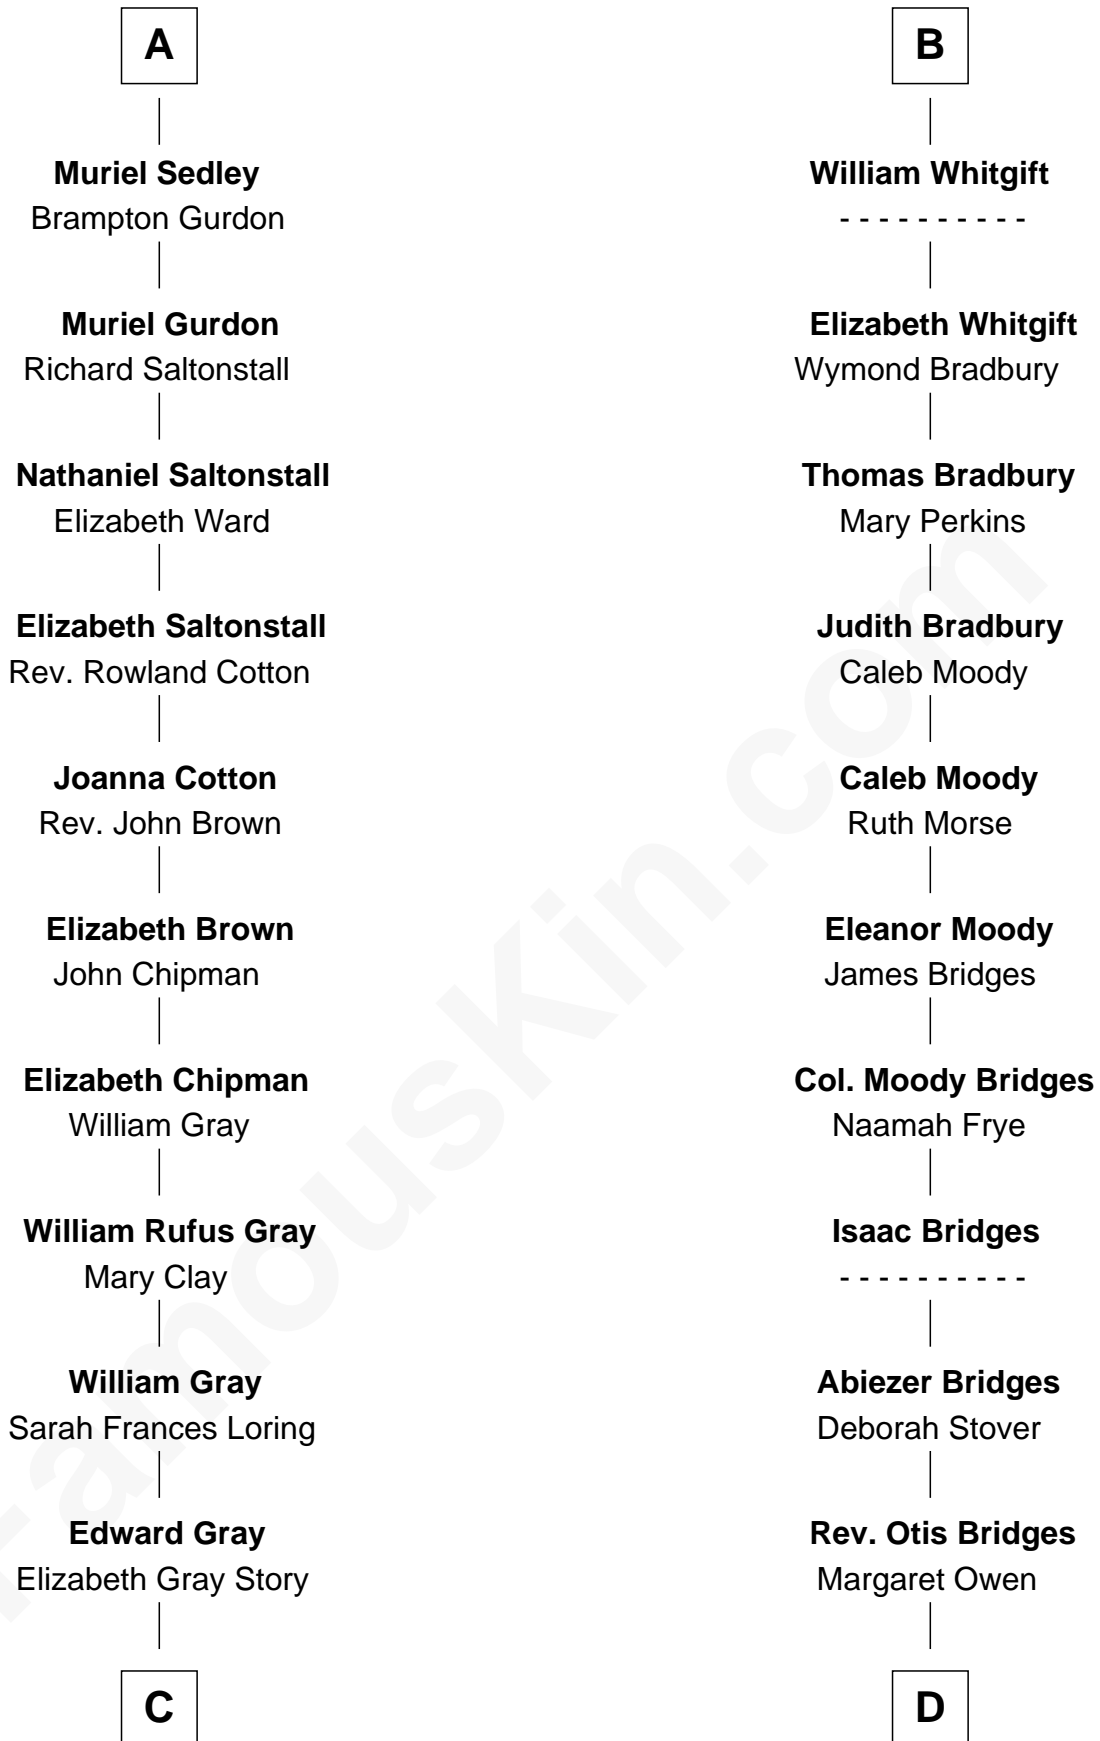

# FamousKin.com Relationship Chart of

**Story Musgrave**

*NASA Astronaut*

19th cousin of

**Owen Brewster**

*54th Governor of Maine*

**John de Mowbray**  
Elizabeth de Segrave

**Sir Thomas Mowbray**

Elizabeth Fitzalan

**Margaret Mowbray**

Sir Robert Howard

**Sir John Howard**

Margaret Chedworth

**Katherine Howard**

Sir John Bouchier

**Jane Bouchier**

**Eudo de Welles**

Maud de Greystoke

**Sir Lionel de Welles**

Joan de Waterton

**Margaret de Welles**

Sir Thomas Dymoke

**Jane Dymoke**

John Fulnetby

**Katherine Fulnetby**

William Dynwell

**Anne Dynwell**

Henry Whitgift

**B**

**C**

**Marguerite Gray**  
John Butler Swann

**Marguerite Swann**  
Percy Musgrave